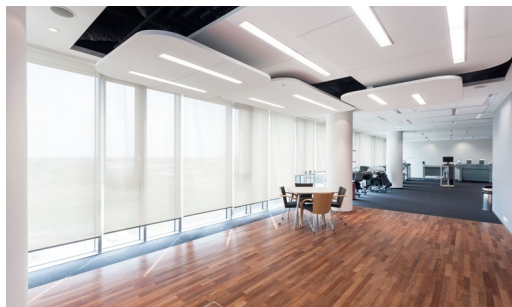

Silver-Scape

Practical & everyday

Recessed emergency luminaire

- Suitable for application in suspended ceilings
- Polycarbonate enclosure with wing fixings for recessed application
- Optically engineered diffuser
- Complies to IEC 60598.2.22

Recessed unit

Order code	Description	Input voltage	Lamp type	Lamp output (lm)	Power consumption (VA/W)	Operation / duration (hrs)	Environment temp. (°C)	Weight (kg)
CTRRB3LS1X	RECS D B/HEAD 2W M3 LED WHT CT	220-240 AC 50/60Hz	1 x LED 2W	241	6.1 / 3.9	3	0-30	1.09
LTCRRB1LS1X	LED 2W LTC SILVERSCAPE RECESS	220-240 AC 50/60Hz	1 x LED 2W		4.6 / 4.4	230V	0-40	0.9
RB8LS1X	LED 1W 50V ACDC SILVERSCAPE RECESS	24-50 AC/DC 0-60Hz	1 x LED 1W		3.4 / 2.1	Central Battery	0-40	0.79
RRB1LS1X	LED 2W HF SILVERSCAPE RECESS	110-230 AC/DC 0-60Hz	1 x LED 2W		3.4 / 3.2	230V	0-40	0.81
STRRB3LS1X	RECS D B/HEAD 2W M3 LED WHT SLFTST	220-240 AC 50/60Hz	1 x LED 2W		6.1 / 3.9	3	0-30	1.09

Order recess unit and diffuser panel separately

Accessories

Order code	Description
RB00	Recessed diffuser panel
RB011	Rb metal diffuser trim - white
RB041	Rb metal diffuser diff trim - gold/brass
RB051	Rb metal diffuser diff trim - stainless steel
RB061	Rb metal diffuser diff trim - silver

Cable entry via 20 mm knockouts on rear of unit.
Ceiling cutout 380 mm x 136 mm.