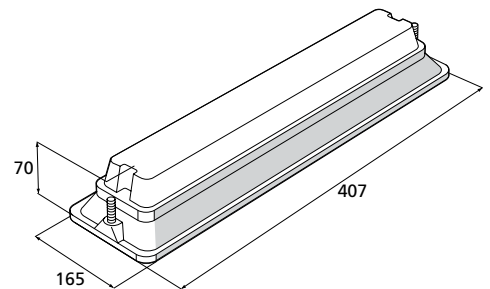

Accessories

Order code	Description
RB00	Recessed diffuser panel
RB011	Rb metal diffuser trim - white
RB041	Rb metal diffuser diff trim - gold/brass
RB051	Rb metal diffuser diff trim - stainless steel
RB061	Rb metal diffuser diff trim - silver