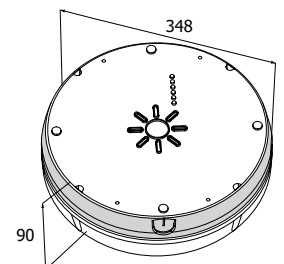

Luminaire

Order code	Description	Input voltage	Lamp type	Lamp output (lm)	Power consumption (VA/W)	Operation / duration (hrs)	Environment temp. (°C)	Weight (kg)
CPW1LA1	LED 2D WH/OPL-OPT HF	110-230 AC/DC 0-60Hz	1 x LED 20W	1830	20.8 / 19.5	230V	0-40	1.8
CPW1LA11	LED 2D WH/CLR-OPT HF	110-230 AC/DC 0-60Hz	1 x LED 20W	2355	20.8 / 19.5	230V	0-40	1.8
CTCPW4LA1	LED 2D M3 WH/OPL-OPT CT	220-240 AC 50/60Hz	1+1 x LED 20+2W	1830/207	25.8 / 23	3	0-30	2.2
CTCPW4LA11	LED 2D M3 WH/CLR-OPT CT	220-240 AC 50/60Hz	1+1 x LED 20+2W	2355/207	25.8 / 23	3	0-30	2.2
LTCCPW1LA1	LED 2D WH/OPL-OPT LTC	220-240 AC 50/60Hz	1 x LED 20W	1830	20.8 / 19.5	230V	0-40	1.9
LTCCPW1LA11	LED 2D WH/CLR-OPT LTC	220-240 AC 50/60Hz	1 x LED 20W	2355	20.8 / 19.5	230V	0-40	1.9
STCPW4LA1	LED 2D M3 WH/OPL-OPT SLFTST	220-240 AC 50/60Hz	1+1 x LED 20+2W	1830/207	25.8 / 23	3	0-30	2.2
STCPW4LA11	LED 2D M3 WH/CLR-OPT SLFTST	220-240 AC 50/60Hz	1+1 x LED 20+2W	2355/207	25.8 / 23	3	0-30	2.2

Accessories

Order code	Description
CPW/BZ	Semi-recessing bezel

See spacing tables on pages 130

Ceiling cutout 346 mm when semi-recessing.