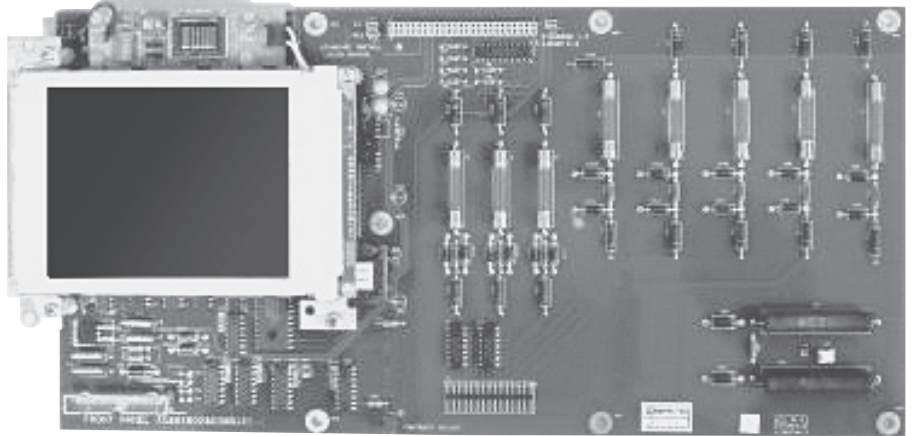

HARDWARE UPGRADE

Reference No: 864J002-1 rev. B

Description: Model 3100 Series LCD Retrofit Kit

ABB product data indicates ABB PGC 3100 Series Process Gas Chromatographs are currently utilized in your process.

Note: The model 3100 LCD Retrofit Kit replaces the existing Cathode Ray Tube (CRT) display with modern LCD front panel electronics. This upgrade enhances the visual quality of the display, while increasing the life-span and creating a common spare part for models of gas chromatographs. The upgrade maintains the current analyzer functionality.