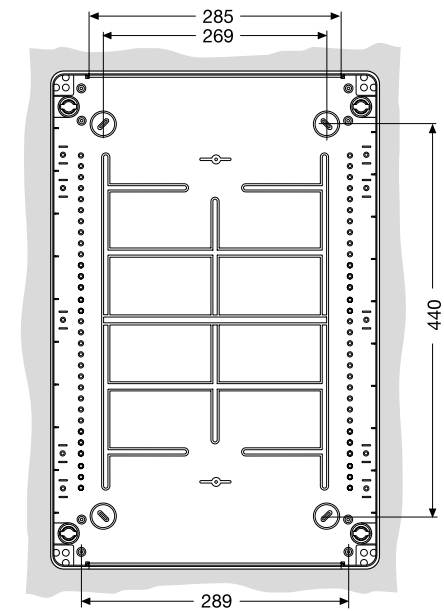

### Drilling sheets and internal dimensions

00 800 - 00 581  
1SL0900A00  
1SL0910A00

00 802  
1SL0901A00

00 808  
1SL0902A00

00 810  
1SL0903A00

00 820 - 00 850  
1SL0820A00  
1SL0850A00

00 816 - 00 846  
1SL0816A00  
1SL0846A00  
1SL0916A00  
1SL0946A00

### Side view

12 804 - 12 808 - 12 812

12 814

12 816 - 12 818

### Drilling sheet

12 804

12 808

12 812

12 814

12 816

12 818