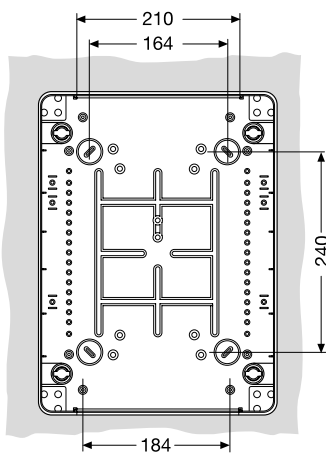

### Drilling sheets and internal dimensions

00 800 - 00 581  
1SL0900A00  
1SL0910A00

00 802  
1SL0901A00

00 808  
1SL0902A00

00 810  
1SL0903A00

00 820 - 00 850  
1SL0820A00  
1SL0850A00

00 816 - 00 846  
1SL0816A00  
1SL0846A00  
1SL0916A00  
1SL0946A00

### Side view

12 804 - 12 808 - 12 812

12 814

12 816 - 12 818

### Drilling sheet

12 804

12 808

12 812

12 814

12 816

12 818