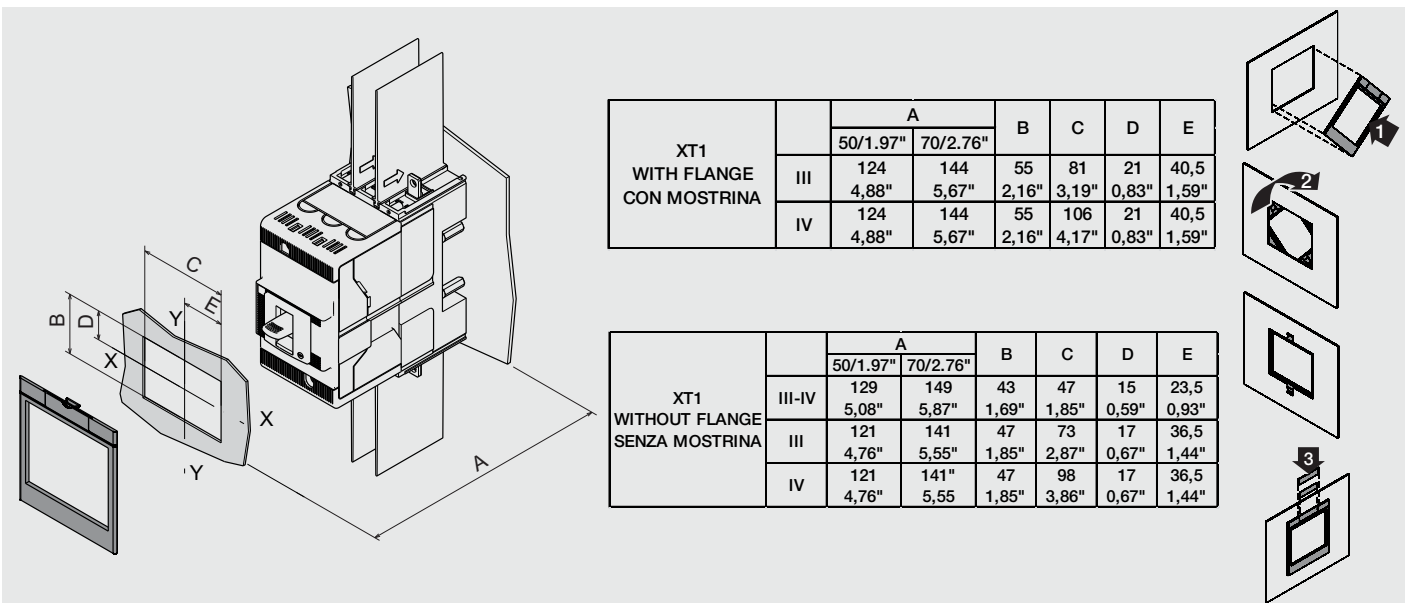

G XT1-UL/III-IV P