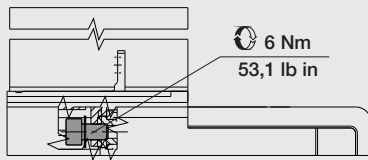

P-EF

1SDA066865R1	3pcs
1SDA066866R1	4pcs
1SDA066867R1	6pcs
1SDA066868R1	8pcs