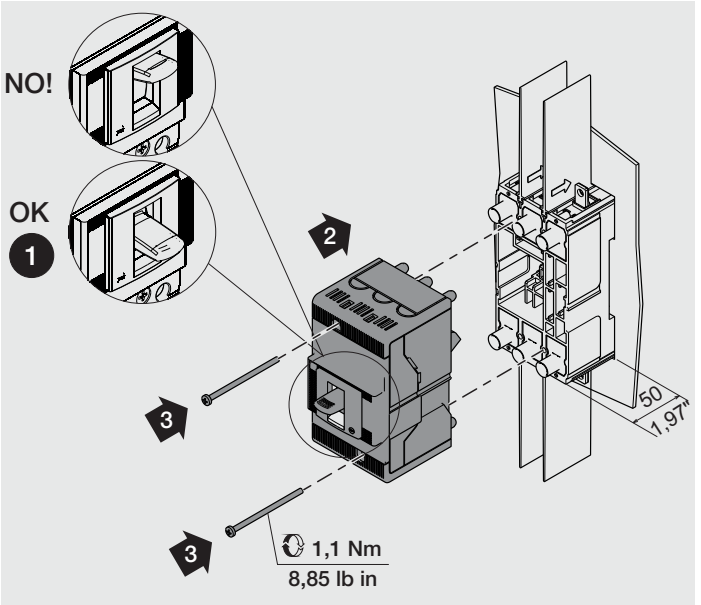

G XT1-UL/III-IV P

F XT1-UL/III-IV P Fixing at 50mm/1,97"