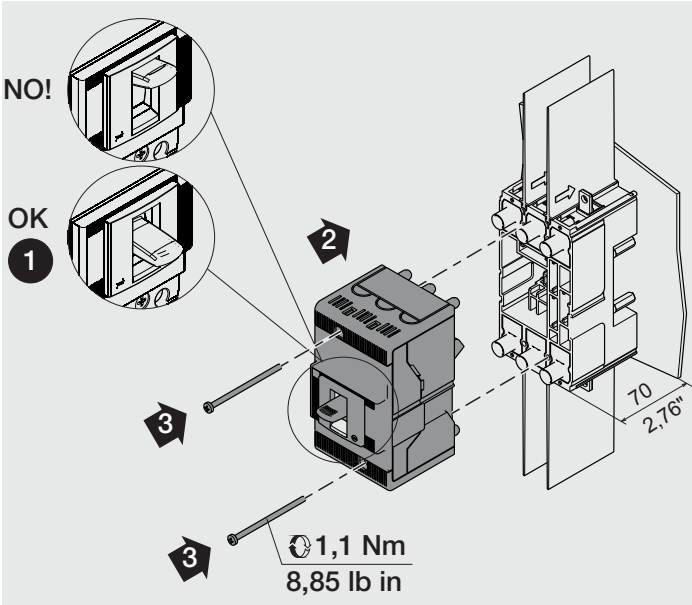

						
	LENGHT 16mm (0.63")	M M4	CH 7 	M M4	CH 7 	
III	x4	x4	x8	x4	x1	x4
IV	x4	x4	x8	x4	x1	x6

C XT1-UL/III-IV P Fixing at 70mm/2,76"

D XT1-UL/III-IV P Fixing at 50mm/1,97"

E XT1-UL/III-IV P Fixing at 70mm/2,76"

F XT1-UL/III-IV P Fixing at 50mm/1,97"

G XT1-UL/III-IV P

P-EF

1SDA066865R1	3pcs
1SDA066866R1	4pcs
1SDA066867R1	6pcs
1SDA066868R1	8pcs

P-ES

1SDA066889R1	3pcs
1SDA066890R1	4pcs
1SDA066891R1	6pcs
1SDA066892R1	8pcs