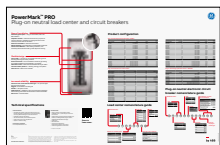

Counter mat

Durable, rubber-backed counter mat sized 17"H x 26"W x 1/8" thick. Mat contains PowerMark PRO plug-on neutral load center and circuit breakers selection information, making it easy for customers to order what they need.

Price: $35.70

SKU: ABB107