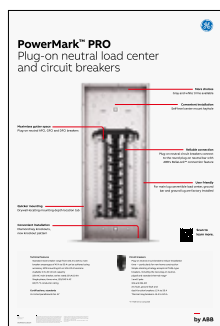

Billboard

24"W x 36"H x 3/16" thick foam board billboard, highlighting key selling features of the PowerMark PRO load center.

Price: \$58.80

SKU: ABB113

Two ways to order:

1. Order online at orders.corp-imagining.com/ABB
2. Contact your local ABB sales representative