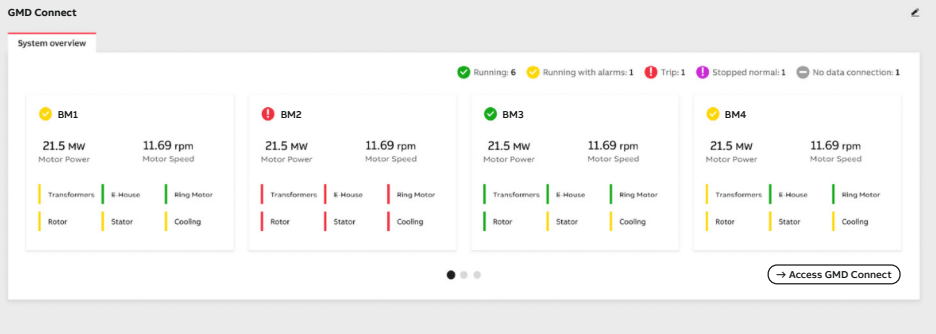

# MyGMD Widget

Now available at [myportal.abb.com](https://myportal.abb.com)

ABB introduces MyGMD widget. Integrated within MyABB customer portal, it provides a live overview of the current GMD system status and direct access to the GMD Connect condition monitoring platform.

The GMD Connect condition monitoring platform provides easy access to GMD system parameters and visualizations, offering insights into past performance, real-time data for the present, and assessments for the future.