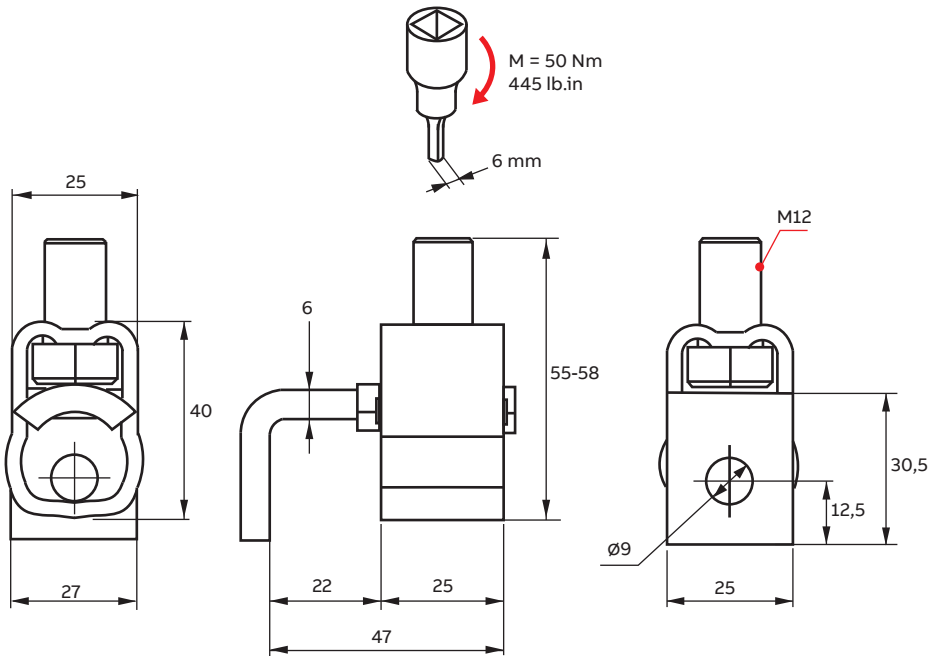

INSTALLATION INSTRUCTION

Connector for Al- and Cu-cables 95 mm²...240 mm² OZXB17

Contact us

ABB Oy

P.O. Box 622
FI-65101 Vaasa
Finland

abb.com/lowvoltage