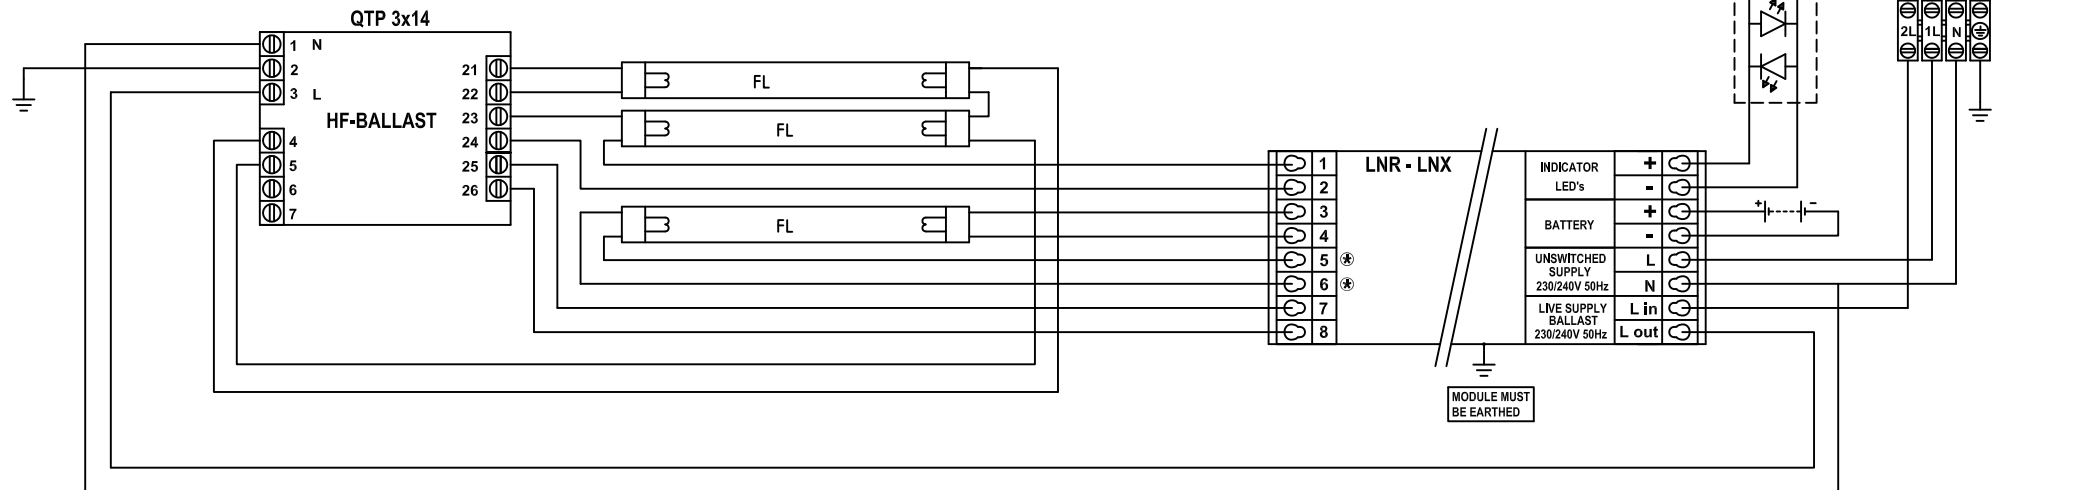

UNCONTROLLED COPY

NORMAL WIRING

*¹ Mains Supply

Note:
KEEP WIRES 5 AND 6 AS SHORT AS POSSIBLE < 75 cm

Name: Wiring diagram LNR /LNX						
Config:	HF-Ballast, 3xFL, 8 wires	Designed by:	AG	Checked by:	Release Date:	Form.:
					27-10-17	A4
 Tel. +31 (0)88 2600 900		 		Drawingnr.:		
				LNR-028		
		Filename:		LNR-028.dwg		