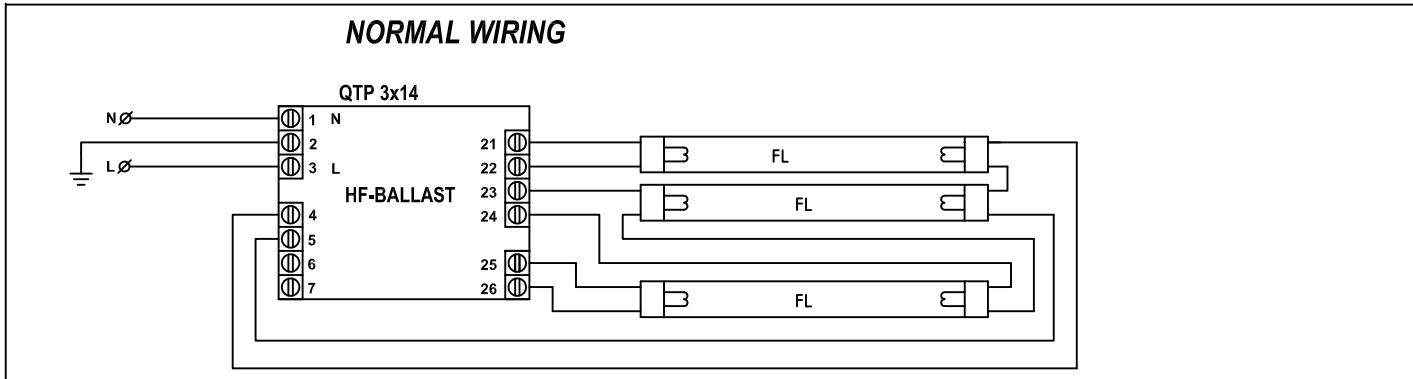

UNCONTROLLED COPY

NORMAL WIRING

*¹ Mains Supply

Note:
KEEP WIRES 5 AND 6 AS SHORT AS POSSIBLE < 75 cm

Name: Wiring diagram LNR /LNX						
Config:	HF-Ballast, 3xFL, 8 wires	Designed by:	AG	Checked by:	Release Date:	Form.:
					27-10-17	A4
 Tel. +31 (0)88 2600 900		 		Drawingnr.:		
				LNR-028		
		Filename:		LNR-028.dwg		