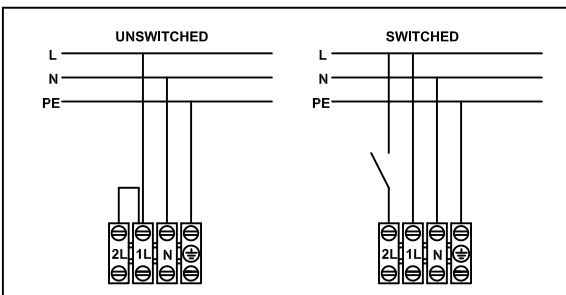

UNCONTROLLED COPY

NORMAL WIRING

*¹ Mains Supply

Note:
KEEP WIRES 5 AND 6 AS SHORT AS POSSIBLE < 75 cm

Name: Wiring diagram LNR /LNX						
Config:	HF-Ballast, 3xFL, 8 wires	Designed by:	AG	Checked by:	Release Date:	Form.:
					27-10-17	A4
 Tel. +31 (0)88 2600 900		 		Drawingnr.:		
				LNR-028		
		Filename:		LNR-028.dwg		