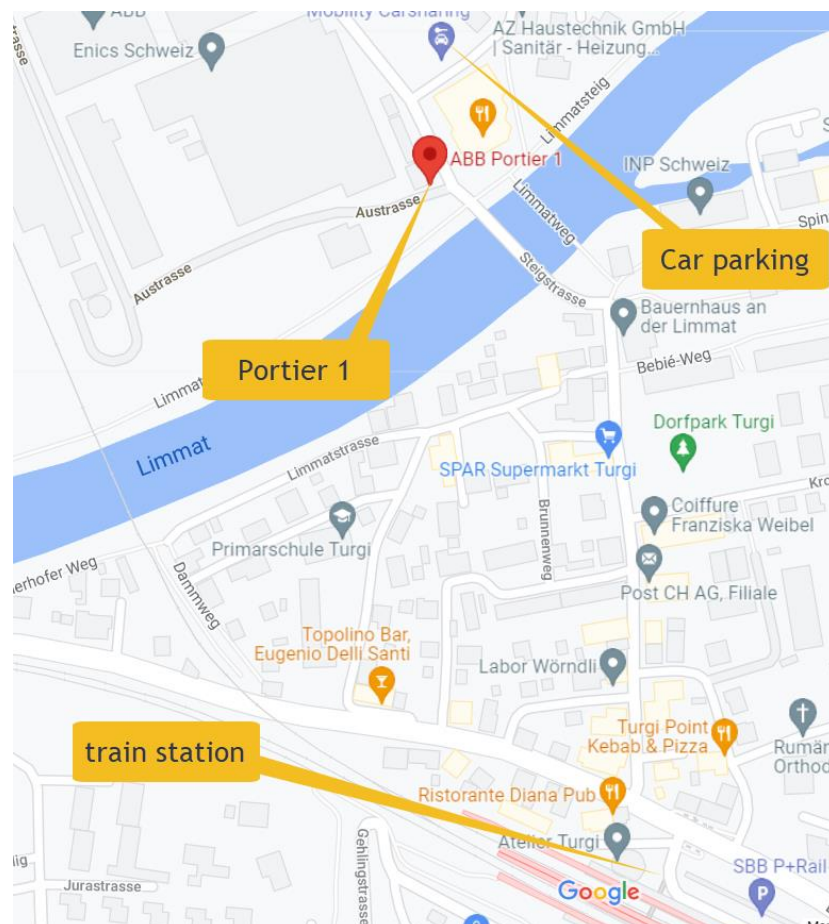

## By car

The parking lot for visitors is located near Portier 1. The Google Maps handle is: [Portier 1 Parking](#).

## By public transport

From Baden or Brugg it takes about 5 minutes to get to Turgi by train.

From Zurich it takes about 25 to 45 minutes.

For the train schedule please use the link below using "Turgi" as destination.

<https://www.sbb.ch/en/timetable.html>

Once in Turgi, please go to the [ABB visitor center](#) located at Portier 1. Please tell your name and the purpose of your visit to the security guard and you will receive your access badge. If you arrived by car, please provide your car registration number to the security guard.

From Portier 1 please use the pedestrian walkway and go to the ABB University located in the building Gusti 1, ground floor. Use your visitor badge to enter the Training Center.

Beware of heavy traffic inside the ABB area.