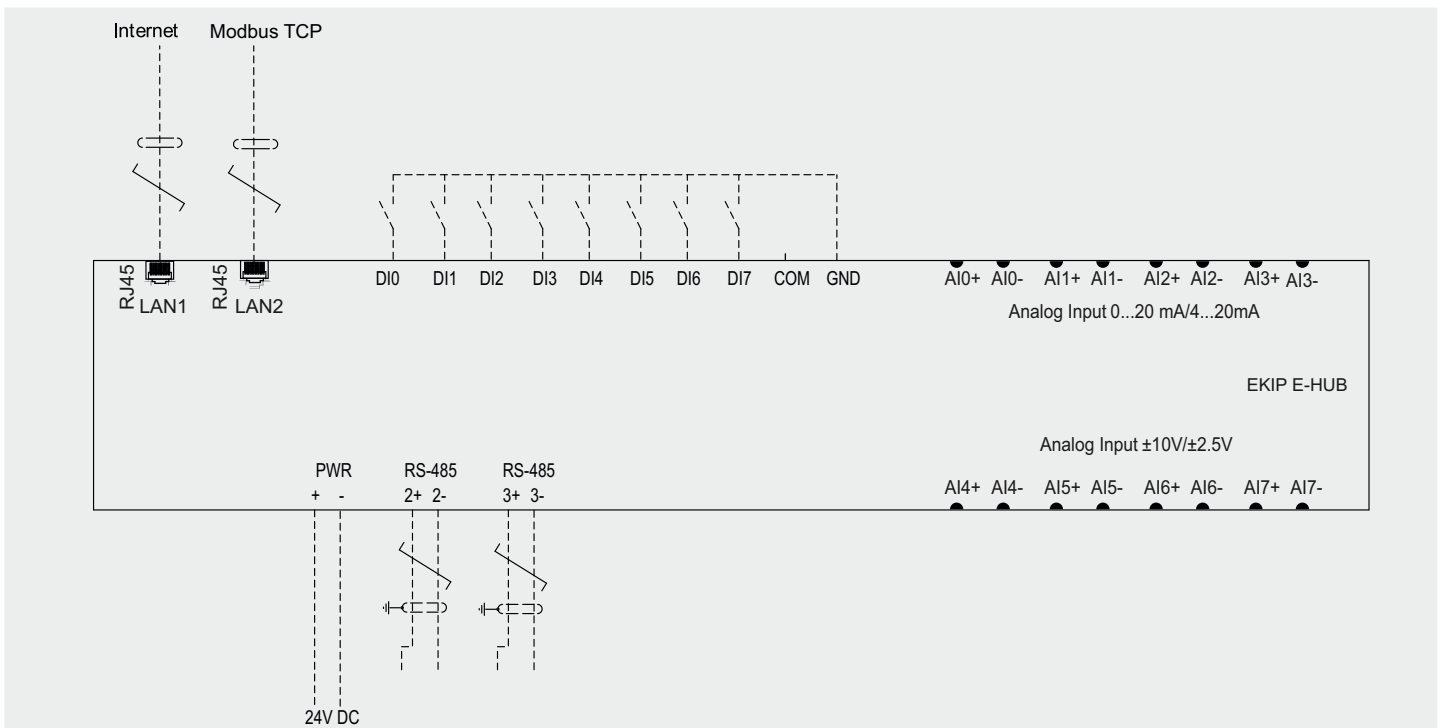

Ekip E-Hub

Istruzioni d'installazione
Installation instructions
Installationsanleitungen
Instructions d'installation
Instrucciones de instalación

1

Wall - mounted

For more information please contact:
 ABB S.p.A.
 Via Pescaria, 5
 24123 Bergamo - Italy
 Phone: +39 035 395 111
 © Copyright 2018 ABB. All rights reserved.