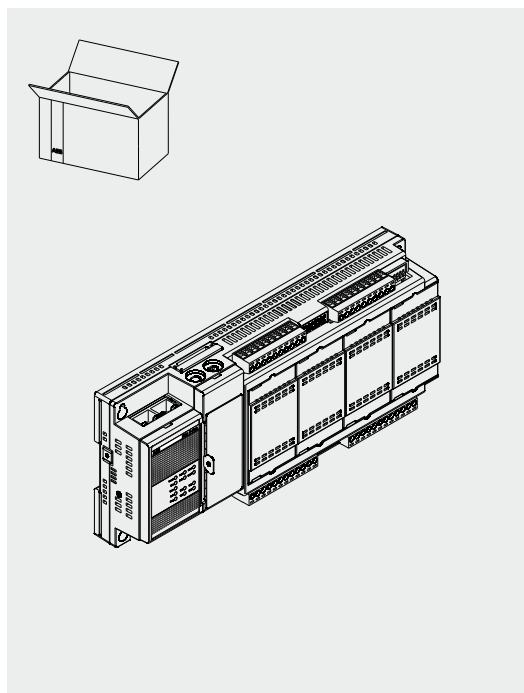

Ekip E-Hub

Istruzioni d'installazione
Installation instructions
Installationsanleitungen
Instructions d'installation
Instrucciones de instalación

1

Wall - mounted

For more information please contact:
 ABB S.p.A.
 Via Pescaria, 5
 24123 Bergamo - Italy
 Phone: +39 035 395 111
 © Copyright 2018 ABB. All rights reserved.