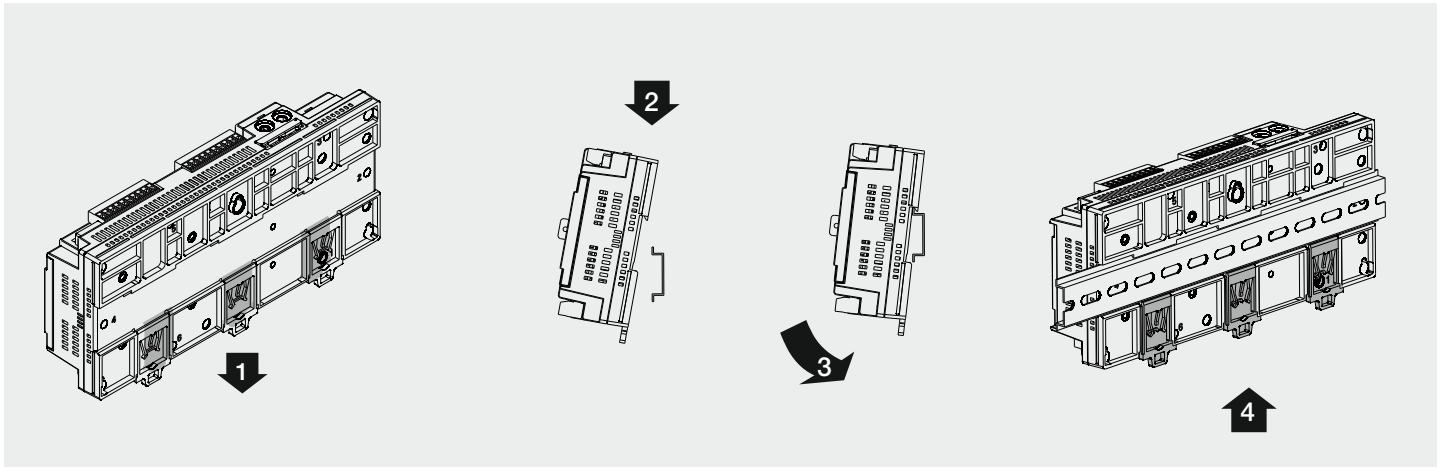

Ekip E-Hub

Istruzioni d'installazione
Installation instructions
Installationsanleitungen
Instructions d'installation
Instrucciones de instalación

1

Wall - mounted

For more information please contact:
 ABB S.p.A.
 Via Pescaria, 5
 24123 Bergamo - Italy
 Phone: +39 035 395 111
 © Copyright 2018 ABB. All rights reserved.