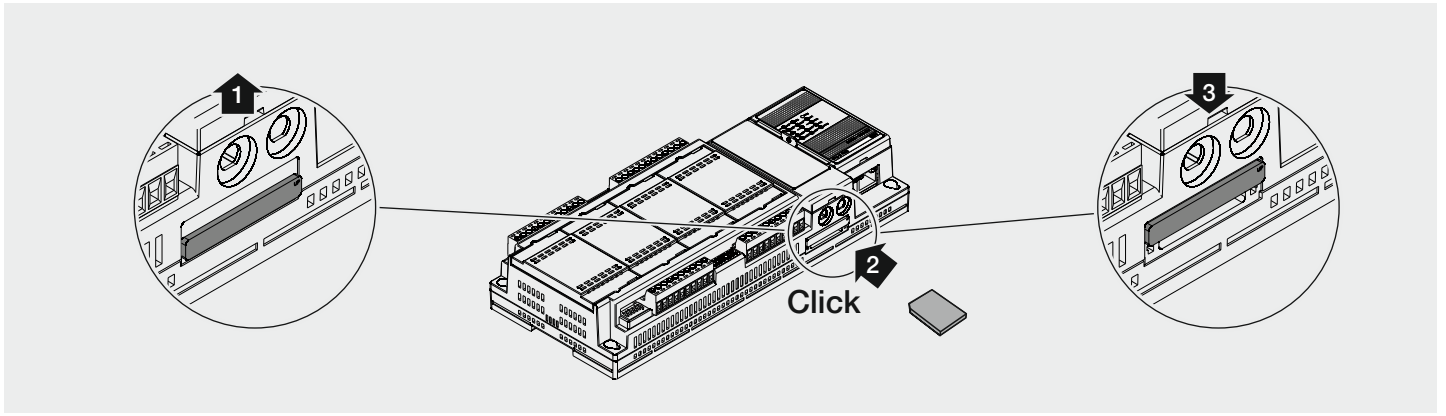

Ekip E-Hub

Istruzioni d'installazione
Installation instructions
Installationsanleitungen
Instructions d'installation
Instrucciones de instalación

1

Wall - mounted

For more information please contact:
 ABB S.p.A.
 Via Pescaria, 5
 24123 Bergamo - Italy
 Phone: +39 035 395 111
 © Copyright 2018 ABB. All rights reserved.