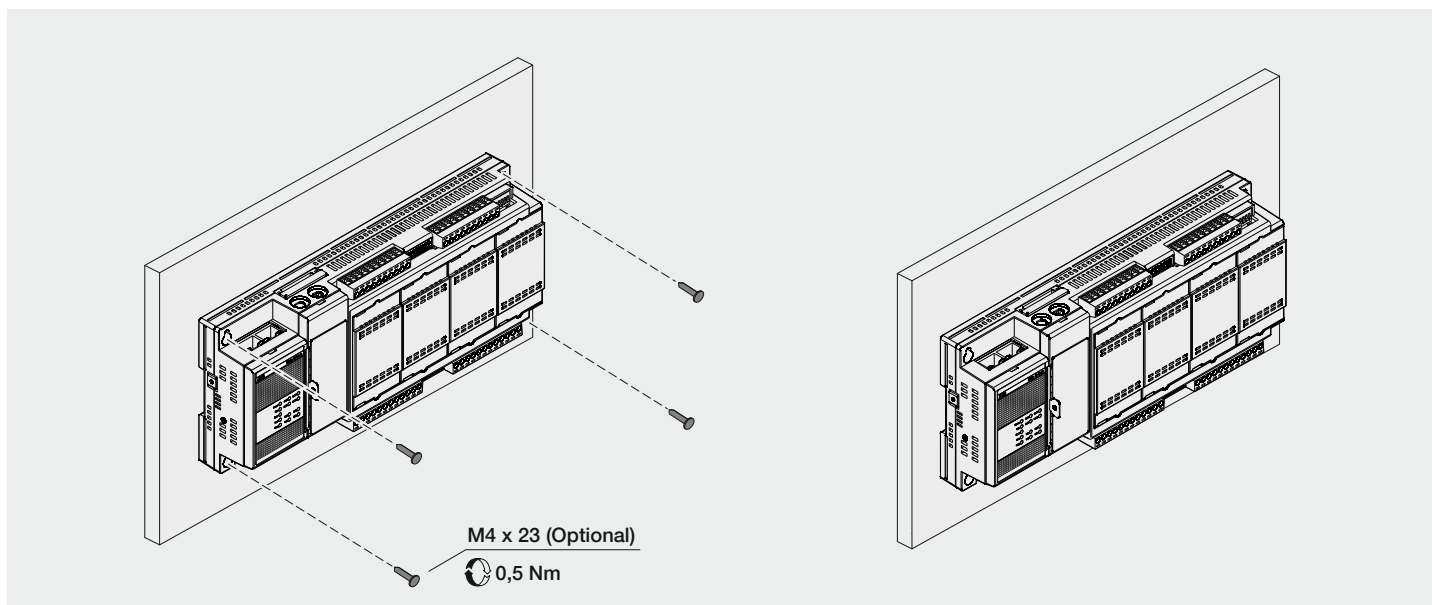

Ekip E-Hub

Istruzioni d'installazione
Installation instructions
Installationsanleitungen
Instructions d'installation
Instrucciones de instalación

1

Wall - mounted

For more information please contact:
 ABB S.p.A.
 Via Pescaria, 5
 24123 Bergamo - Italy
 Phone: +39 035 395 111
 © Copyright 2018 ABB. All rights reserved.