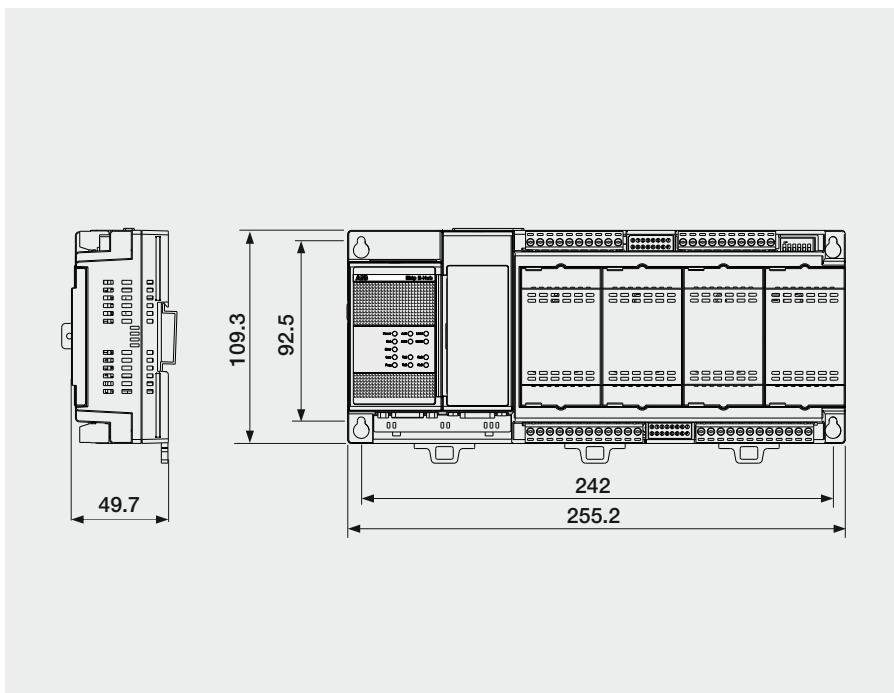

Ekip E-Hub

Istruzioni d'installazione
Installation instructions
Installationsanleitungen
Instructions d'installation
Instrucciones de instalación

1

Wall - mounted

For more information please contact:
 ABB S.p.A.
 Via Pescaria, 5
 24123 Bergamo - Italy
 Phone: +39 035 395 111
 © Copyright 2018 ABB. All rights reserved.