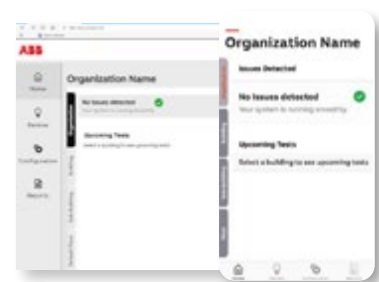

Nexus[®]Pro brings the future of emergency lighting. Today.

Through intelligent emergency lighting, ABB makes building safety more accessible. From office buildings and schools to hospitals and stadiums, Nexus[®]Pro brings the power of connected IoT emergency lighting to any environment.

Nexus[®]Pro App and web interface

View all devices with detected issues and any upcoming tests. The main menu is located at the bottom of the screen.

View defective and functional devices in a list format or on a map.

Commission a gateway and devices (mobile app only), schedule monthly tests, manage your properties, invite users, upload floorplans and more.

All the detailed information regarding test results, maintenance history, offline devices and device locations.