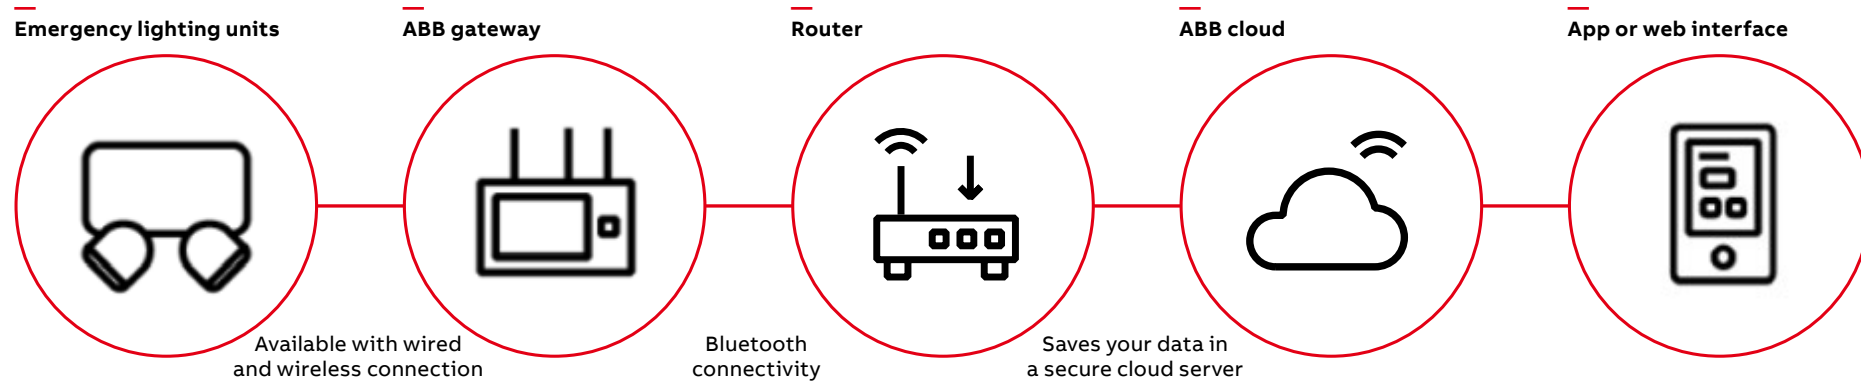

Nexus[®]Pro brings the future of emergency lighting. Today.

Through intelligent emergency lighting, ABB makes building safety more accessible. From office buildings and schools to hospitals and stadiums, Nexus[®]Pro brings the power of connected IoT emergency lighting to any environment.

Nexus[®]Pro App and web interface

View all devices with detected issues and any upcoming tests. The main menu is located at the bottom of the screen.

View defective and functional devices in a list format or on a map.