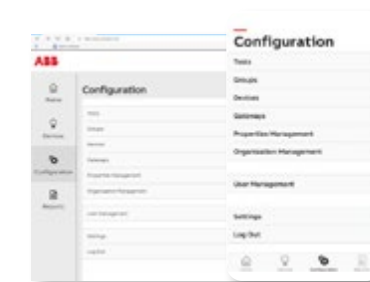

Nexus[®]Pro App and web interface

View all devices with detected issues and any upcoming tests. The main menu is located at the bottom of the screen.

View defective and functional devices in a list format or on a map.

If you have a defective unit, simply click the unit to find the exact issue and part number you need to fix.

The map format provides a more visual view of your devices, so you know exactly where the devices are located on your floorplan.

Commission a gateway and devices (mobile app only), schedule monthly tests, manage your properties, invite users, upload floorplans and more.

All the detailed information regarding test results, maintenance history, offline devices and device locations.