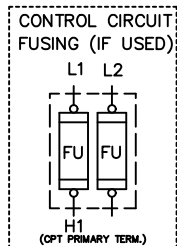

SPACE HEATER— WIRED THRU SERIES AUX.CONTACT
(IF ORDERED)

NOTE:— CONTROL SUPPLY CAN BE

- X1 , X2 IN CASE OF WITH CPT CONTROL OR
- L1 & L2 IN CASE OF LINE VOLTAGE CONTROL
- OR SEPARATE CONTROL SOURCE

ALTERNATE LEGENDS FOR FORWARD & REVERSE
ARE OPEN AND CLOSE, AND UP AND DOWN.

—NOMENCLATURE—

- F—FORWARD CONTACTOR
- R—REVERSE CONTACTOR
- OL—OVERLOAD RELAY
- FU—FUSE
- CPT—CONTROL POWER TRANSFORMER
- SH—SPACE HEATER

REFER THIS IN CASE OF WITH CPT CONTROL

REFER THIS IN CASE OF WITH CPT CONTROL