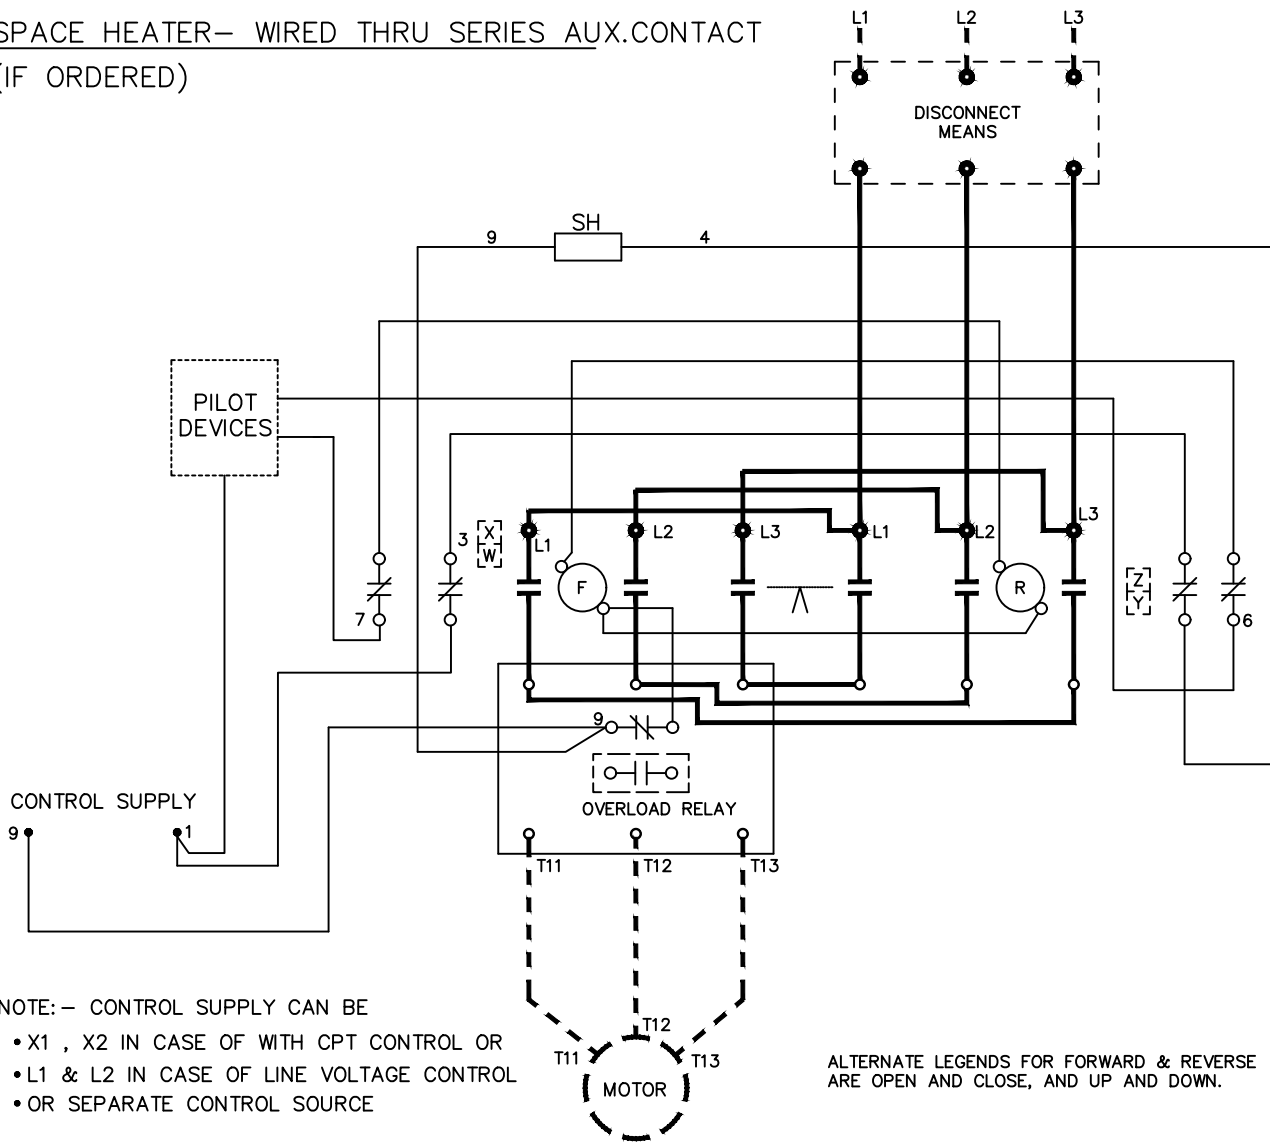

SPACE HEATER— WIRED THRU SERIES AUX.CONTACT
(IF ORDERED)

NOTE:— CONTROL SUPPLY CAN BE

- X1 , X2 IN CASE OF WITH CPT CONTROL OR
- L1 & L2 IN CASE OF LINE VOLTAGE CONTROL
- OR SEPARATE CONTROL SOURCE

ALTERNATE LEGENDS FOR FORWARD & REVERSE
ARE OPEN AND CLOSE, AND UP AND DOWN.

—NOMENCLATURE—

- F—FORWARD CONTACTOR
- R—REVERSE CONTACTOR
- OL—OVERLOAD RELAY
- FU—FUSE
- CPT—CONTROL POWER TRANSFORMER
- SH—SPACE HEATER

REFER THIS IN CASE OF WITH CPT CONTROL

REFER THIS IN CASE OF WITH CPT CONTROL

REFER THIS IN CASE OF LINE VOLTAGE CONTROL

ABB

WIRING DIAGRAM
SUPPLEMENTAL, SPACE HEATER - FVR

THIRD ANGLE
1 of 1

SHEET#

DWG NO.
55-217603

DATE
03/21

REV
04