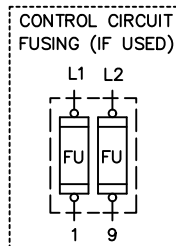

—NOMENCLATURE—

- F—FORWARD CONTACTOR
- R—REVERSE CONTACTOR
- OL—OVERLOAD RELAY
- FU—FUSE
- CPT—CONTROL POWER TRANSFORMER
- SH—SPACE HEATER

REFER THIS IN CASE OF WITH CPT CONTROL

REFER THIS IN CASE OF WITH CPT CONTROL

REFER THIS IN CASE OF LINE VOLTAGE CONTROL

ABB

WIRING DIAGRAM
SUPPLEMENTAL, SPACE HEATER - FVR

THIRD ANGLE
1 of 1

SHEET#

DWG NO.
55-217603

DATE
03/21

REV
04