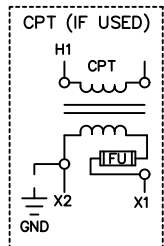

SPACE HEATER— WIRED THRU SERIES AUX.CONTACT
(IF ORDERED)

NOTE:— CONTROL SUPPLY CAN BE

- X1 , X2 IN CASE OF WITH CPT CONTROL OR
- L1 & L2 IN CASE OF LINE VOLTAGE CONTROL
- OR SEPARATE CONTROL SOURCE

ALTERNATE LEGENDS FOR FORWARD & REVERSE
ARE OPEN AND CLOSE, AND UP AND DOWN.

—NOMENCLATURE—

- F—FORWARD CONTACTOR
- R—REVERSE CONTACTOR
- OL—OVERLOAD RELAY
- FU—FUSE
- CPT—CONTROL POWER TRANSFORMER
- SH—SPACE HEATER

REFER THIS IN CASE OF WITH CPT CONTROL

REFER THIS IN CASE OF WITH CPT CONTROL