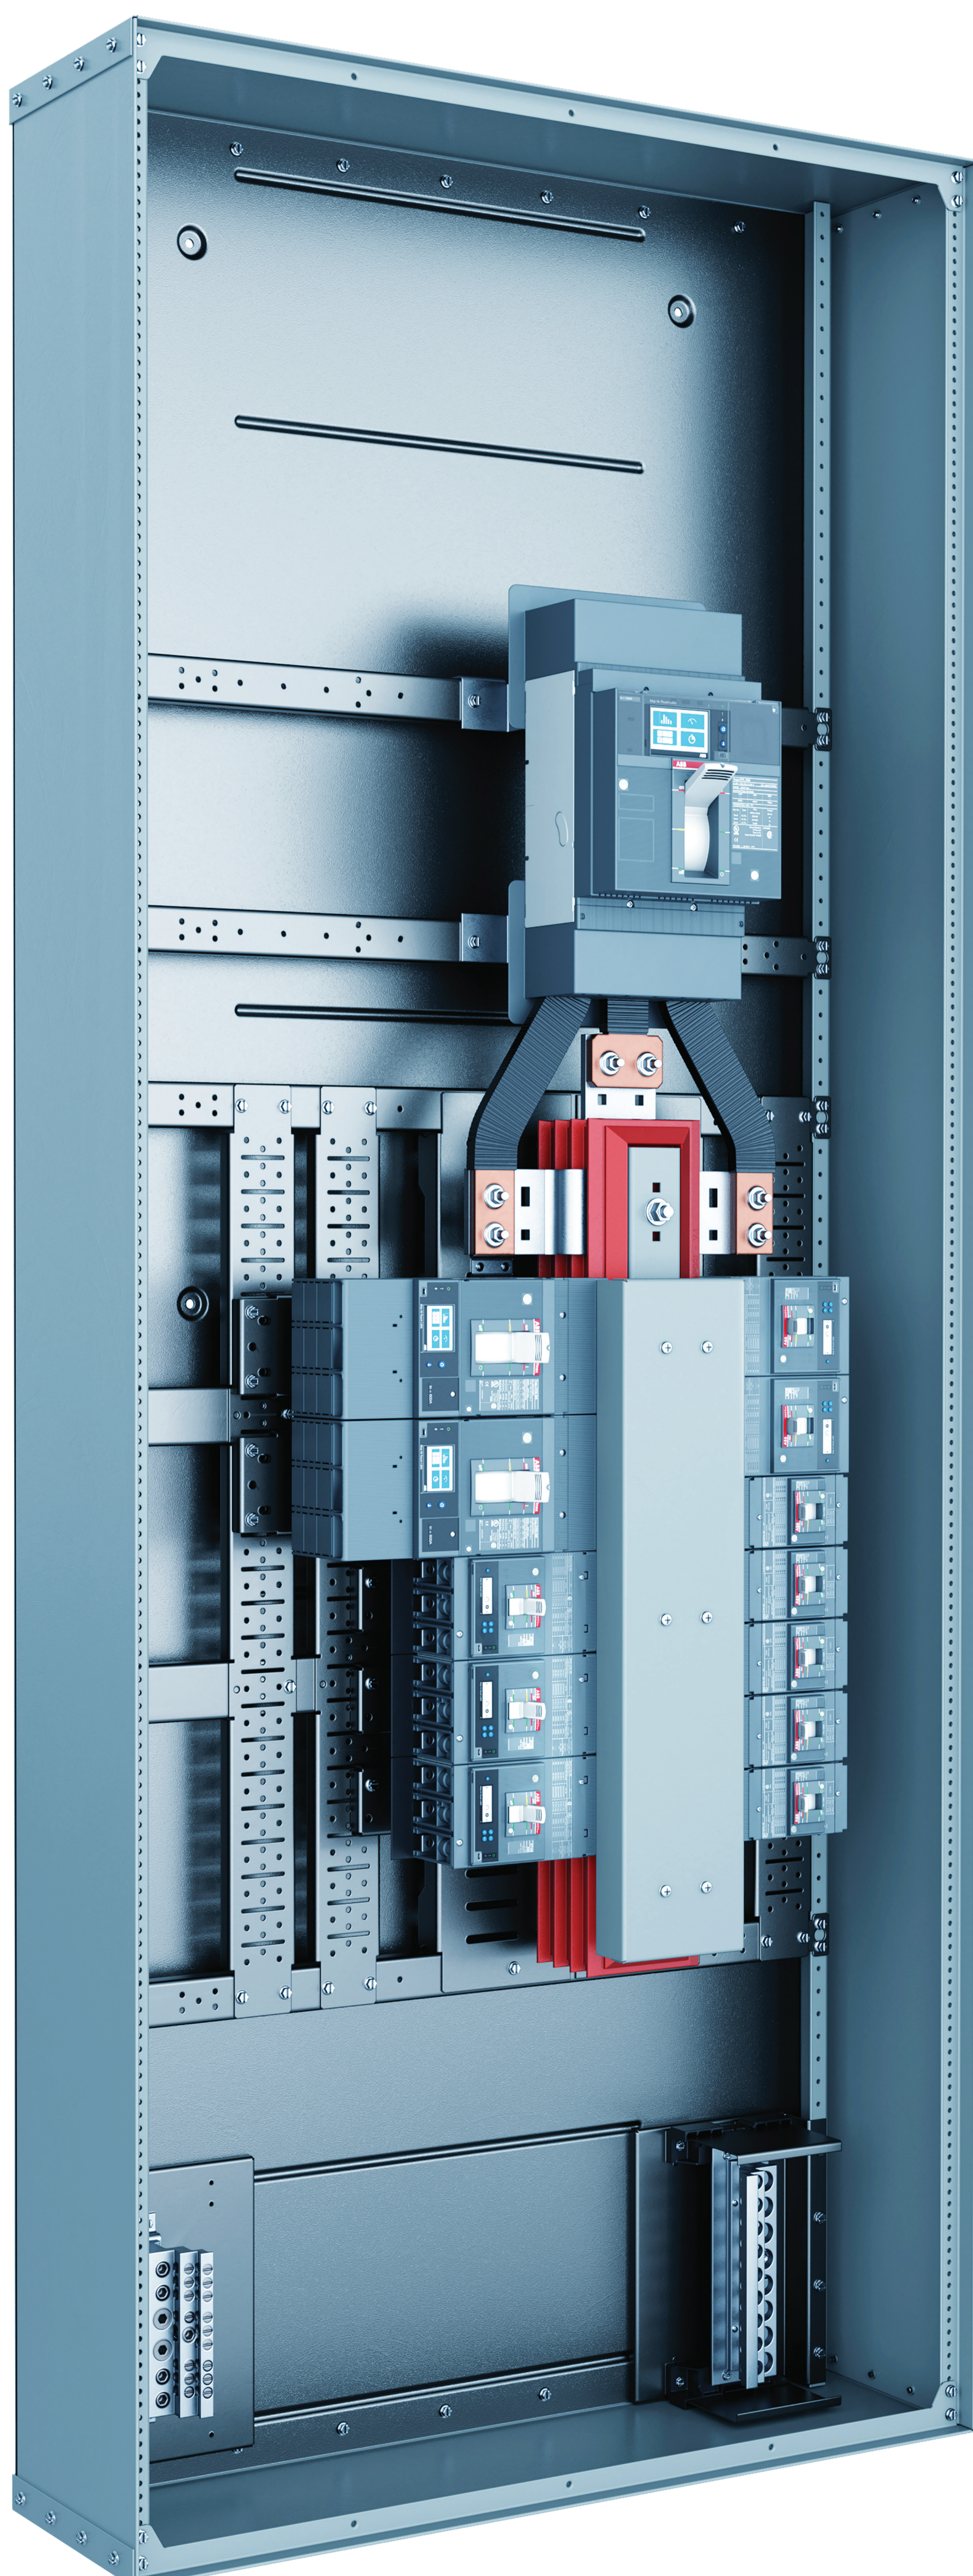

ReliaGear® neXT

Install components
in seconds.

Instill confidence for
a lifetime.

solutions.abb/reliagearnext