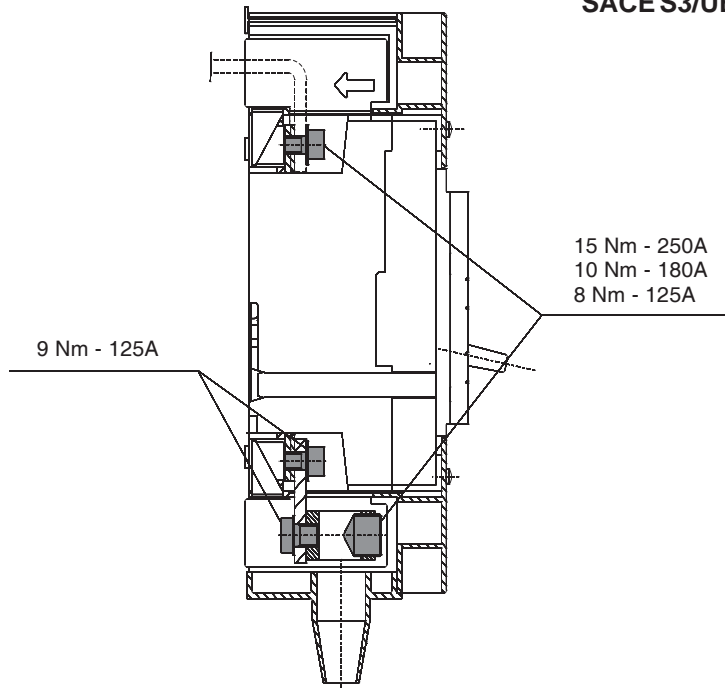

ANNEX PER ISOMAX S3 - S5 - S6 UE
ISOMAX S3 - S5 - S6 UE APPENDIX
ANHANG FÜR ISOMAX S3 - S5 - S6 UE
ANNEXE POUR ISOMAX S3 - S5 - S6 UE
ACCESSORIO PARA ISOMAX S3 - S5 - S6 UE

KIT 1SDH000610R0001 L3045

SACE S3 -S5 -S6

**SACE S3/UE
SACE S3/UEM**

SACE S3/UE 1000 V

ABB

ABB SACE S.p.A
 L.V. Breakers Division
 Via Baioni, 35 - 24123 Bergamo - Italy
 Tel.: +39 035.395.111 - Telefax: +39 035.395.306-433
<http://www.abb.com>

Due to possible developments of standards as well as of materials, the characteristics and dimensions specified in the present catalogue may only be considered binding after confirmation by ABB SACE.