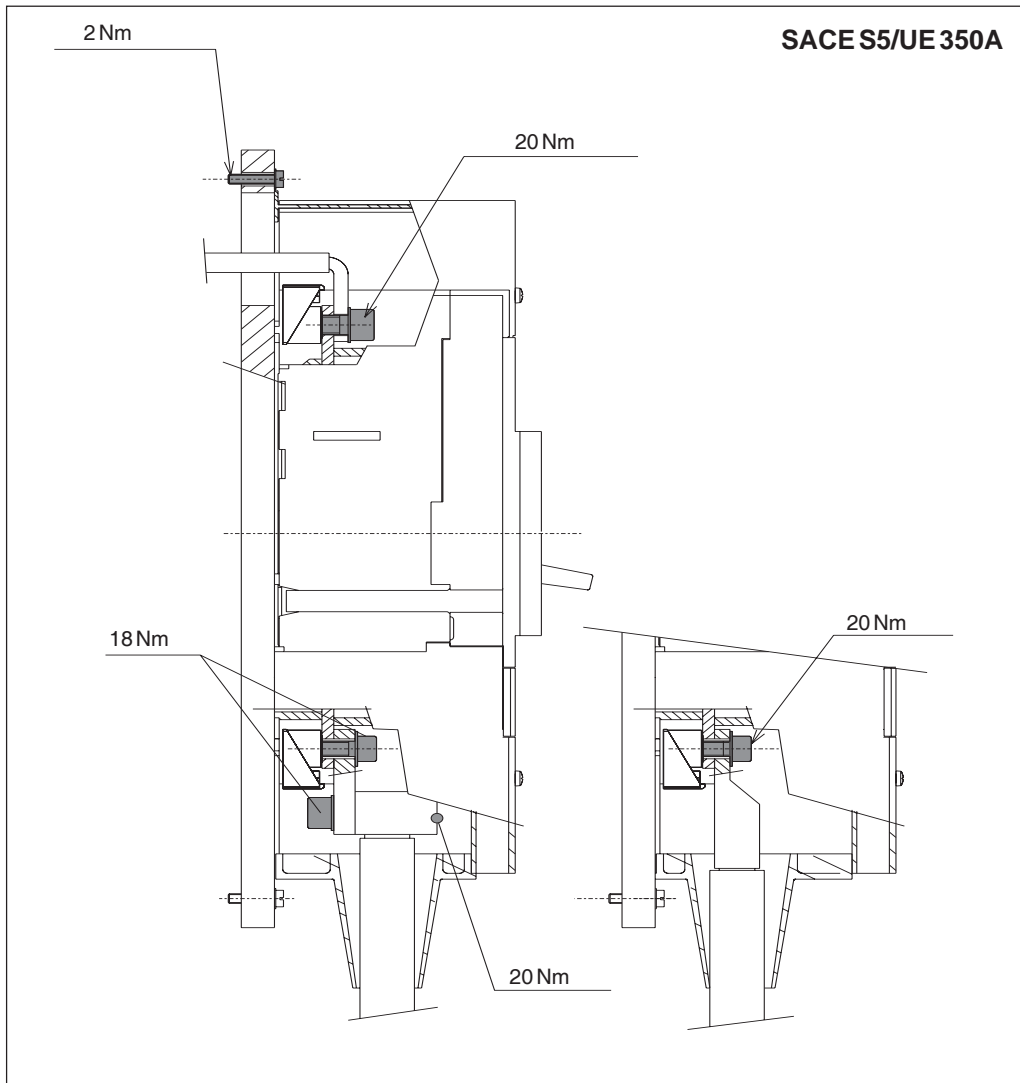

ANNEX PER ISOMAX S3 - S5 - S6 UE
ISOMAX S3 - S5 - S6 UE APPENDIX
ANHANG FÜR ISOMAX S3 - S5 - S6 UE
ANNEXE POUR ISOMAX S3 - S5 - S6 UE
ACCESSORIO PARA ISOMAX S3 - S5 - S6 UE

KIT 1SDH000610R0001 L3045

SACE S3 -S5 -S6

**SACE S3/UE
SACE S3/UEM**

SACE S3/UE 1000 V

ABB

ABB SACE S.p.A
 L.V. Breakers Division
 Via Baioni, 35 - 24123 Bergamo - Italy
 Tel.: +39 035.395.111 - Telefax: +39 035.395.306-433
<http://www.abb.com>

Due to possible developments of standards as well as of materials, the characteristics and dimensions specified in the present catalogue may only be considered binding after confirmation by ABB SACE.