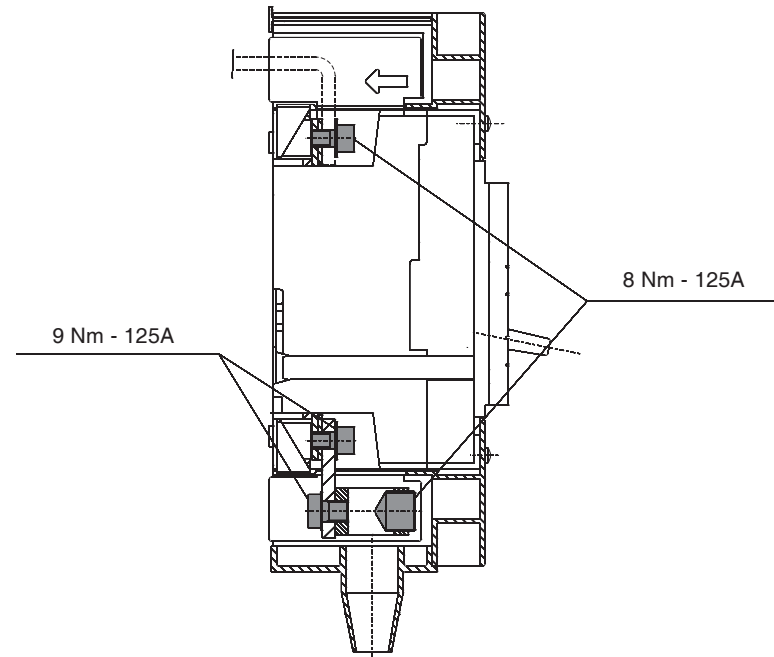

ANNEX PER ISOMAX S3 - S5 - S6 UE
ISOMAX S3 - S5 - S6 UE APPENDIX
ANHANG FÜR ISOMAX S3 - S5 - S6 UE
ANNEXE POUR ISOMAX S3 - S5 - S6 UE
ACCESSORIO PARA ISOMAX S3 - S5 - S6 UE

KIT 1SDH000610R0001 L3045

SACE S3 -S5 -S6

**SACE S3/UE
SACE S3/UEM**

SACE S3/UE 1000 V

ABB

ABB SACE S.p.A
 L.V. Breakers Division
 Via Baioni, 35 - 24123 Bergamo - Italy
 Tel.: +39 035.395.111 - Telefax: +39 035.395.306-433
<http://www.abb.com>

Due to possible developments of standards as well as of materials, the characteristics and dimensions specified in the present catalogue may only be considered binding after confirmation by ABB SACE.