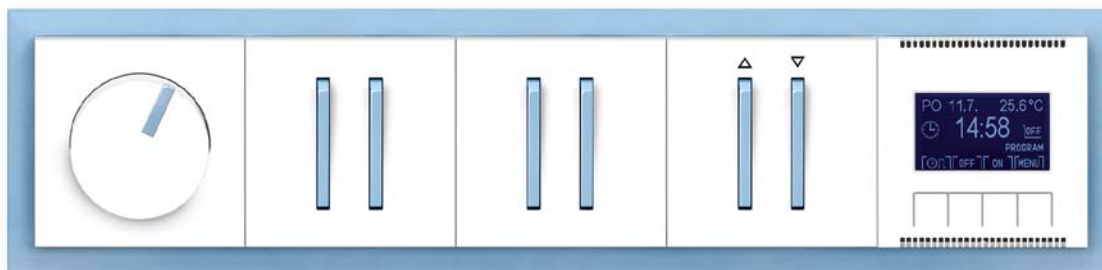

Neo®

Provoking and infallibly unique