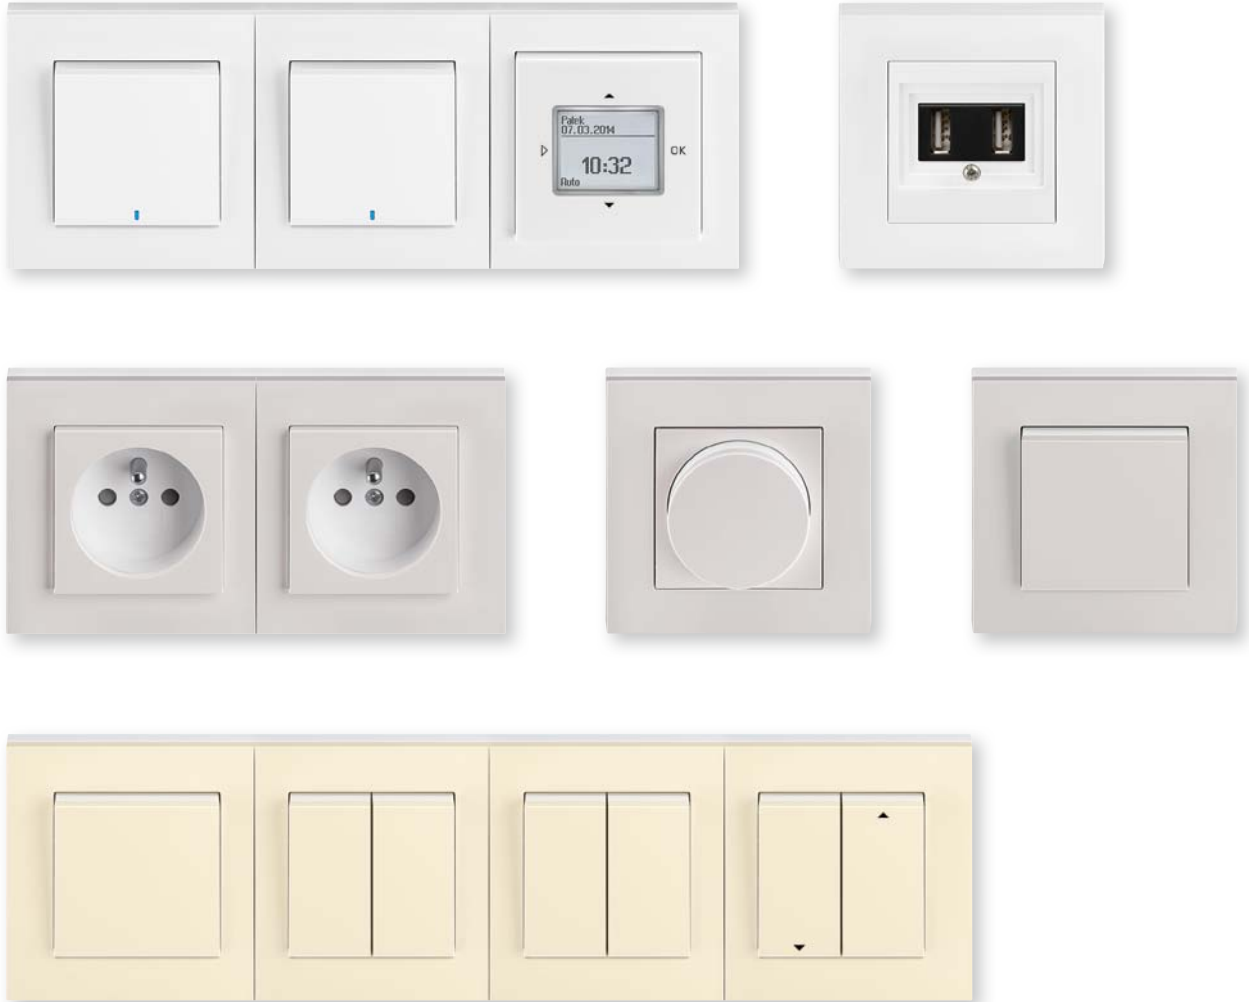

Levit®

Fancy design for a fancy life