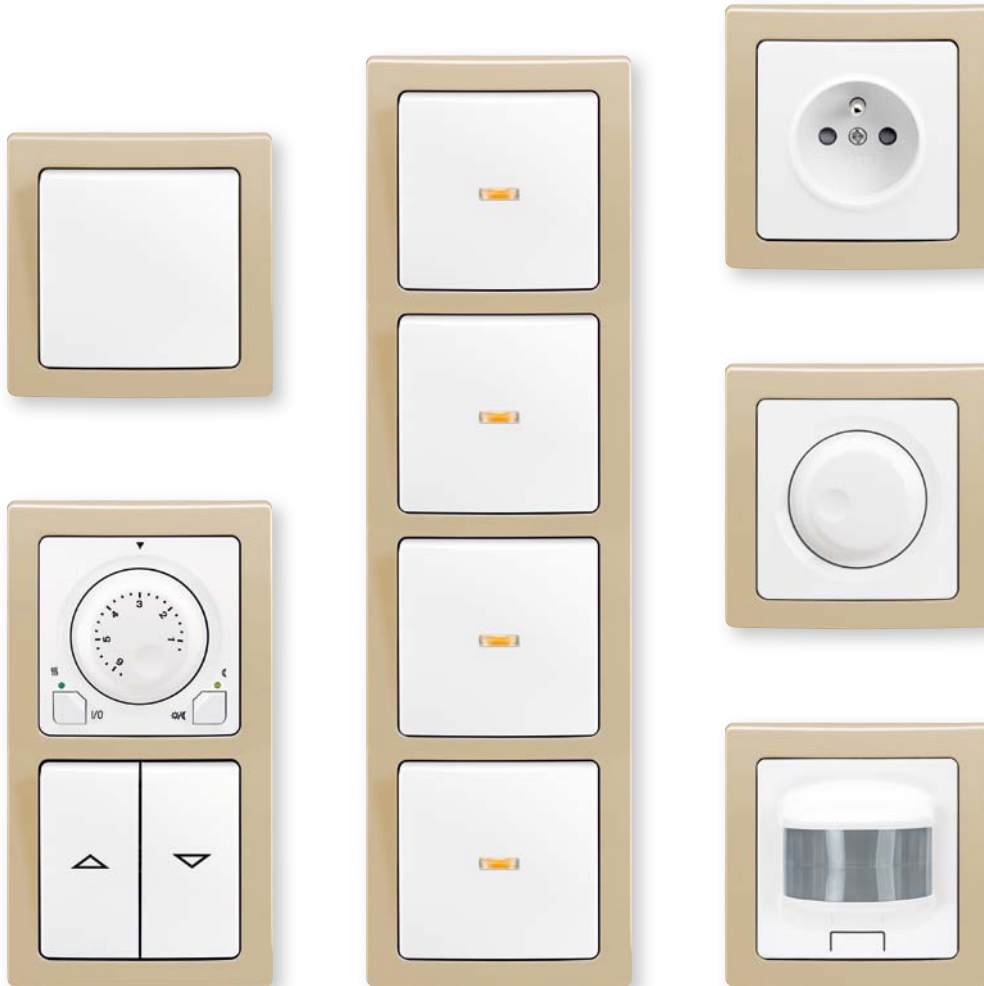

08

Swing®L

Exquisite and convenient design

Ideal light switches and power sockets for your ideal home. An understated combination of colours and white, its greatest strength. It's exquisite. Swing®L.

01

02

Swing®L ivory / titanium

01 rocker switch, 1 gang
socket outlet, shuttered

02 rocker switch / push switch, 1 gang,
with indication or orientation neon lamp
dimmer with rotary control

Swing®L

Exquisite and convenient design