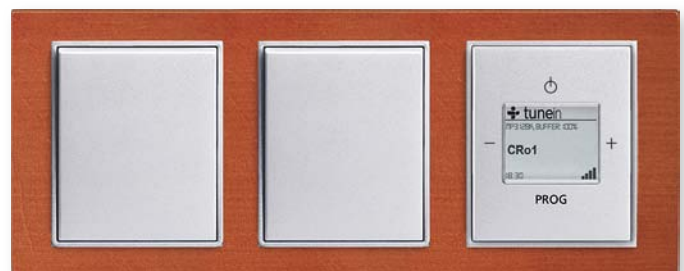

Time® Arbo titanium / cherry wood

- 01 dimmer with touch control
- dimmer with touch control
- blind switch with touch control
- room or floor thermostat, programmable
- 02 rocker switch, 1 gang
- rocker switch, 1 gang
- AudioWorld Busch-Radio iNet