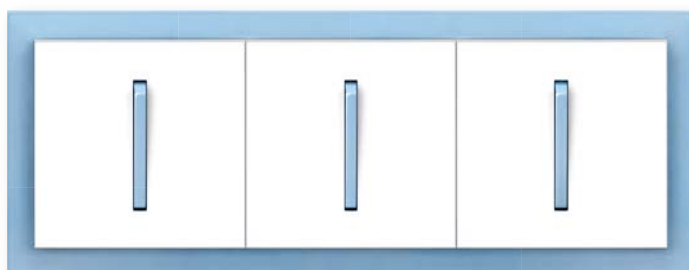

Neo®

Provoking and infallibly unique