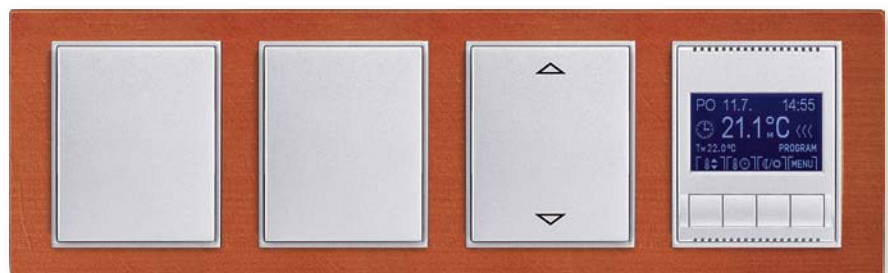

01

02

Time® Arbo titanium / cherry wood

- 01 dimmer with touch control
- dimmer with touch control
- blind switch with touch control
- room or floor thermostat, programmable
- 02 rocker switch, 1 gang
- rocker switch, 1 gang
- AudioWorld Busch-Radio iNet