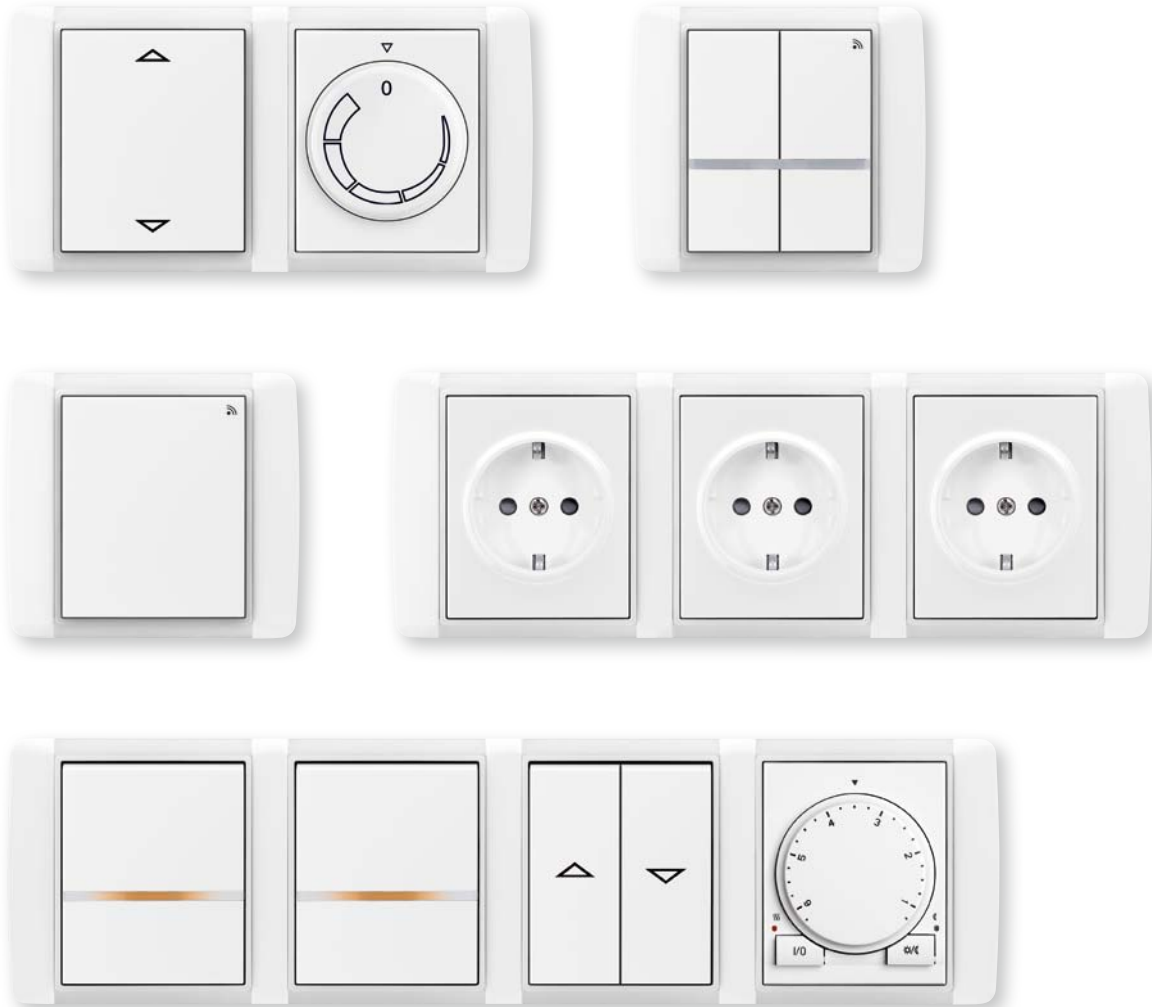

Element®

Colourful equilibrium