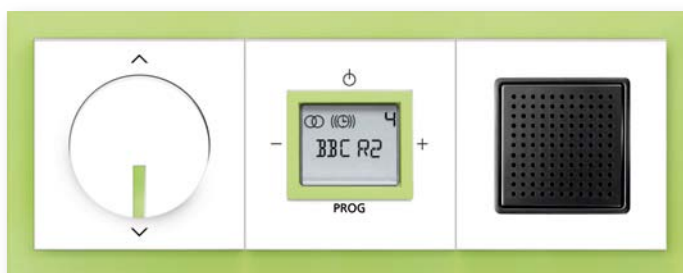

01

02

Neo® white / ice green

01 blind switch with touch control

AudioWorld amplifier with FM tuner

AudioWorld flush-mounted speaker

02 socket outlet, shuttered

antenna socket TV / radio / satellite