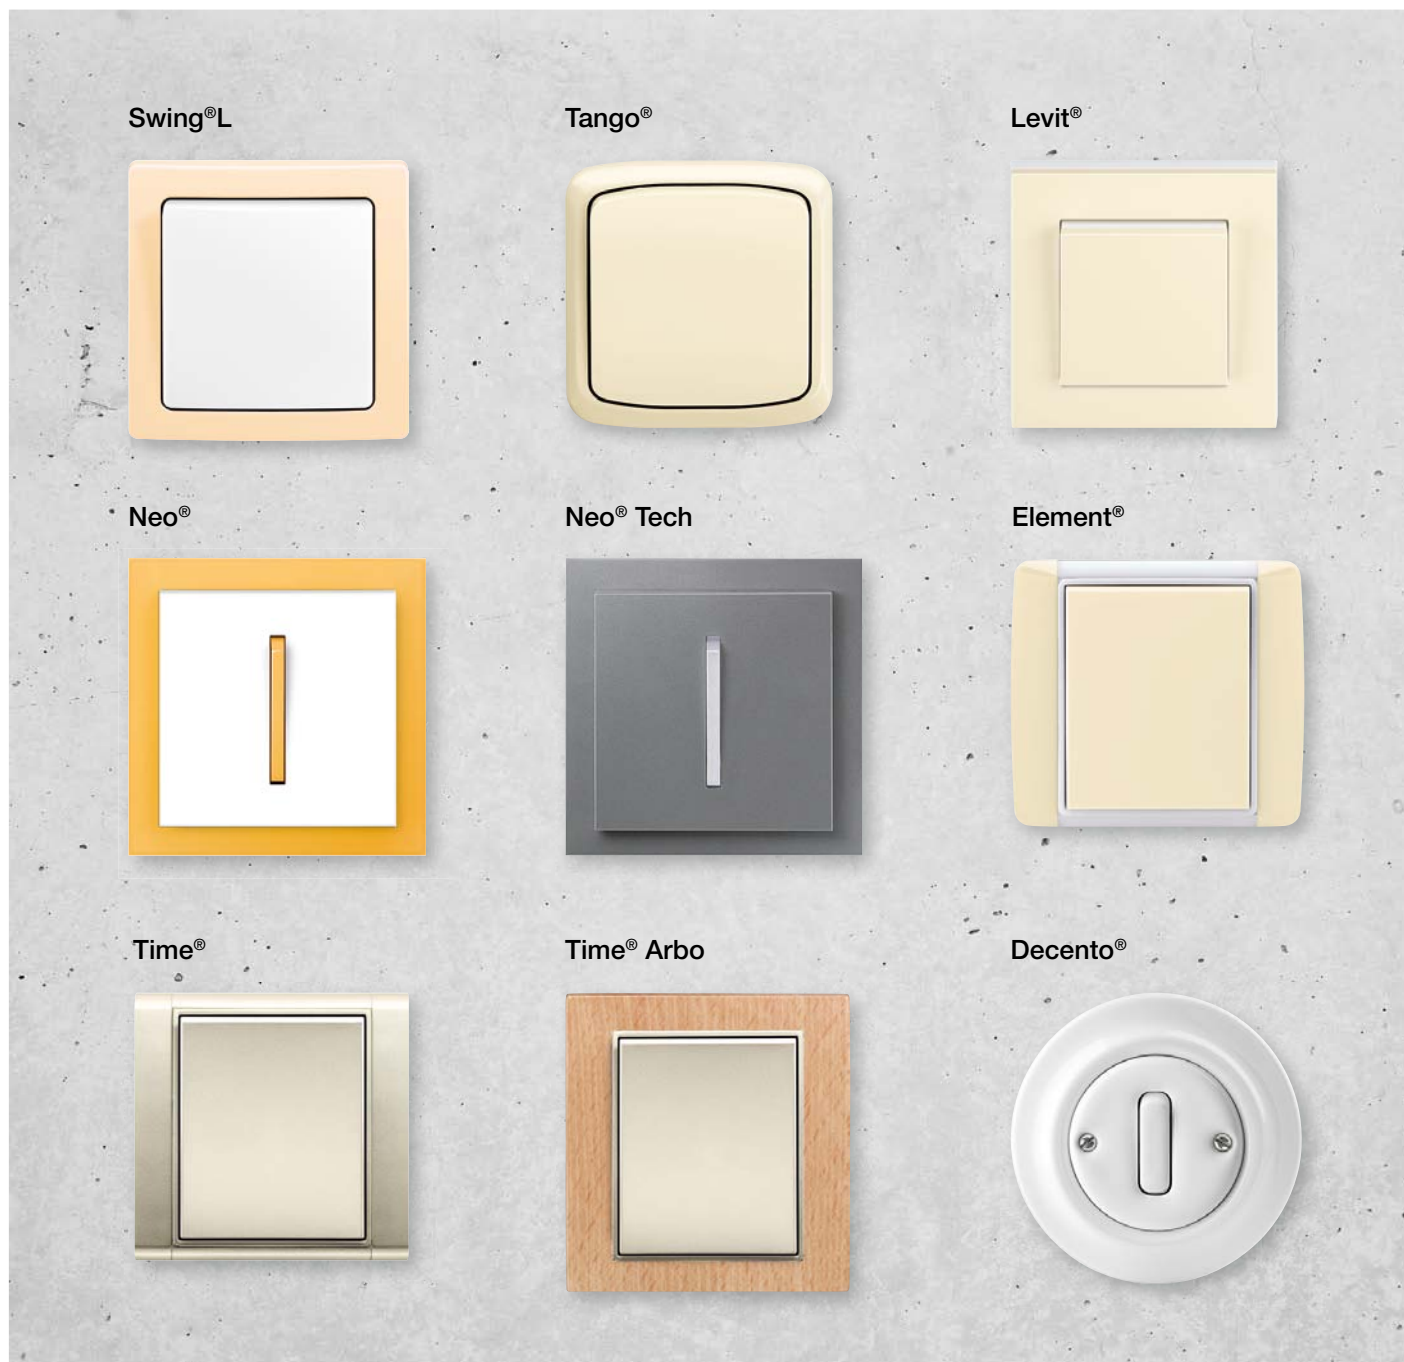

Table of contents

The world of ABB, Elektro-Praga

Swing®L	page 06		
Tango®	page 12	Swing®L range of appliances	page 58
Levit®	page 18	Tango® range of appliances	page 59
Neo®	page 24	Levit® range of appliances	page 60
Neo® Tech	page 30	Decento® range of appliances	page 61
Element®	page 36	Neo® range of appliances	page 62
Time®	page 42	Neo® Tech range of appliances	page 63
Time® Arbo	page 48	Element® a Time® range of appliances	page 64
Decento®	page 54	Time® Arbo range of appliances	page 66