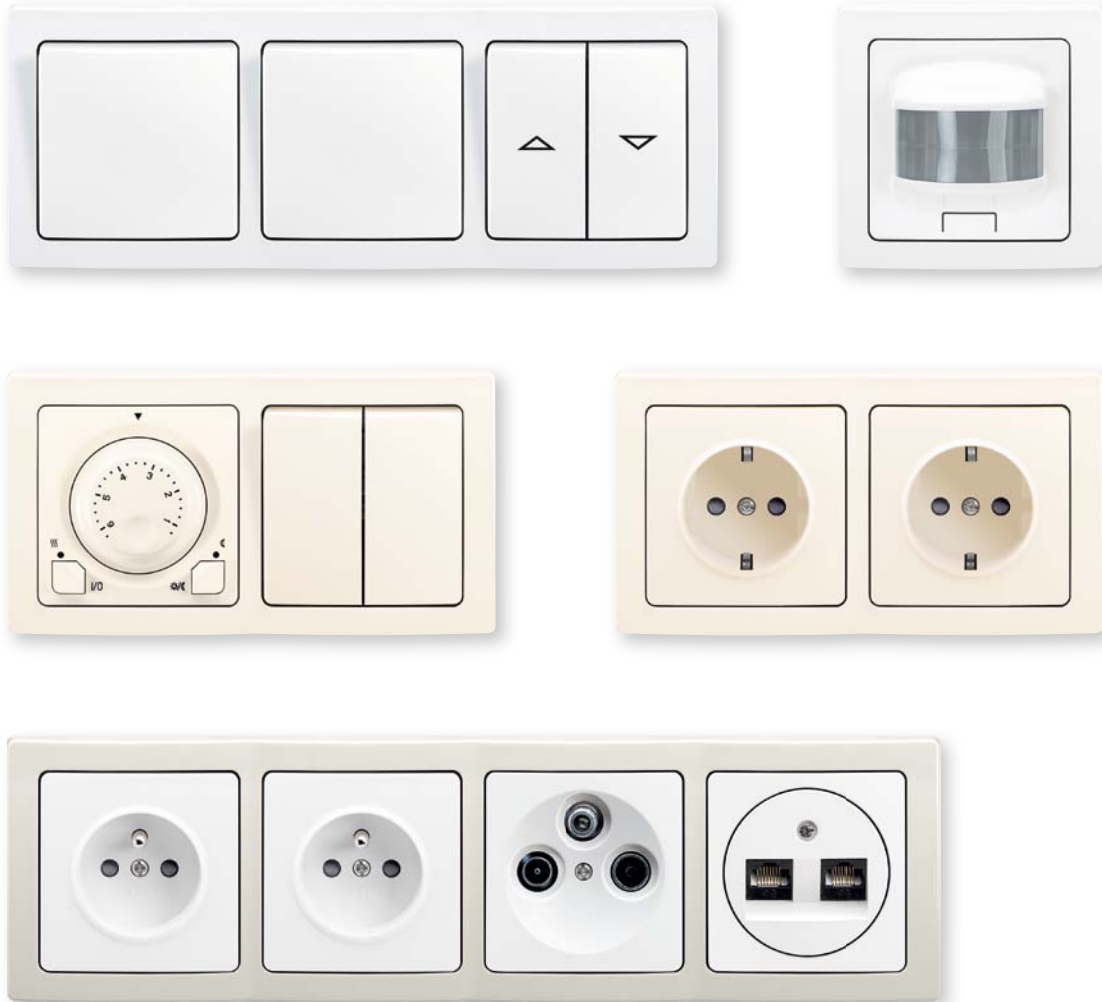

Swing®L

Exquisite and convenient design