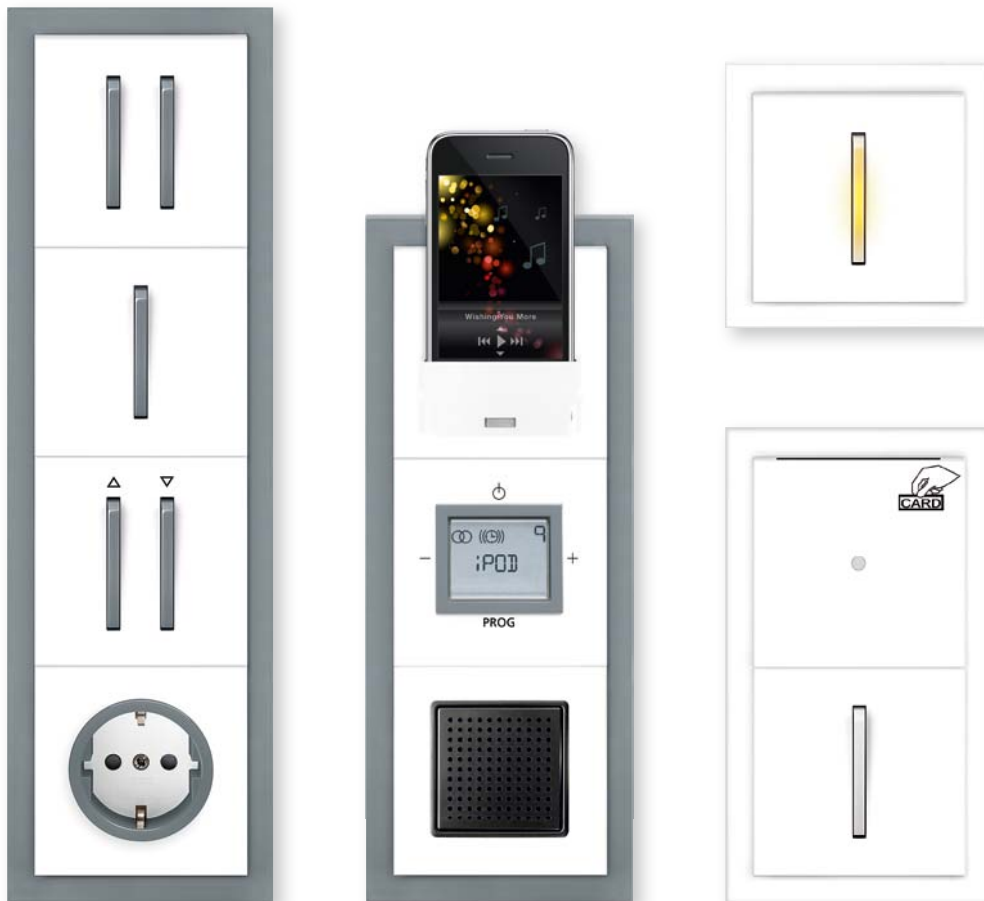

01

02

Neo® white / ice green

01 blind switch with touch control

AudioWorld amplifier with FM tuner

AudioWorld flush-mounted speaker

02 socket outlet, shuttered

antenna socket TV / radio / satellite

data communication outlet with oblique outlet

Neo[®]

Provoking and infallibly unique

A design full of ideas that make sense. Internet or classic radio, player connection, and wireless control. All this in the design of the light switches and power sockets.