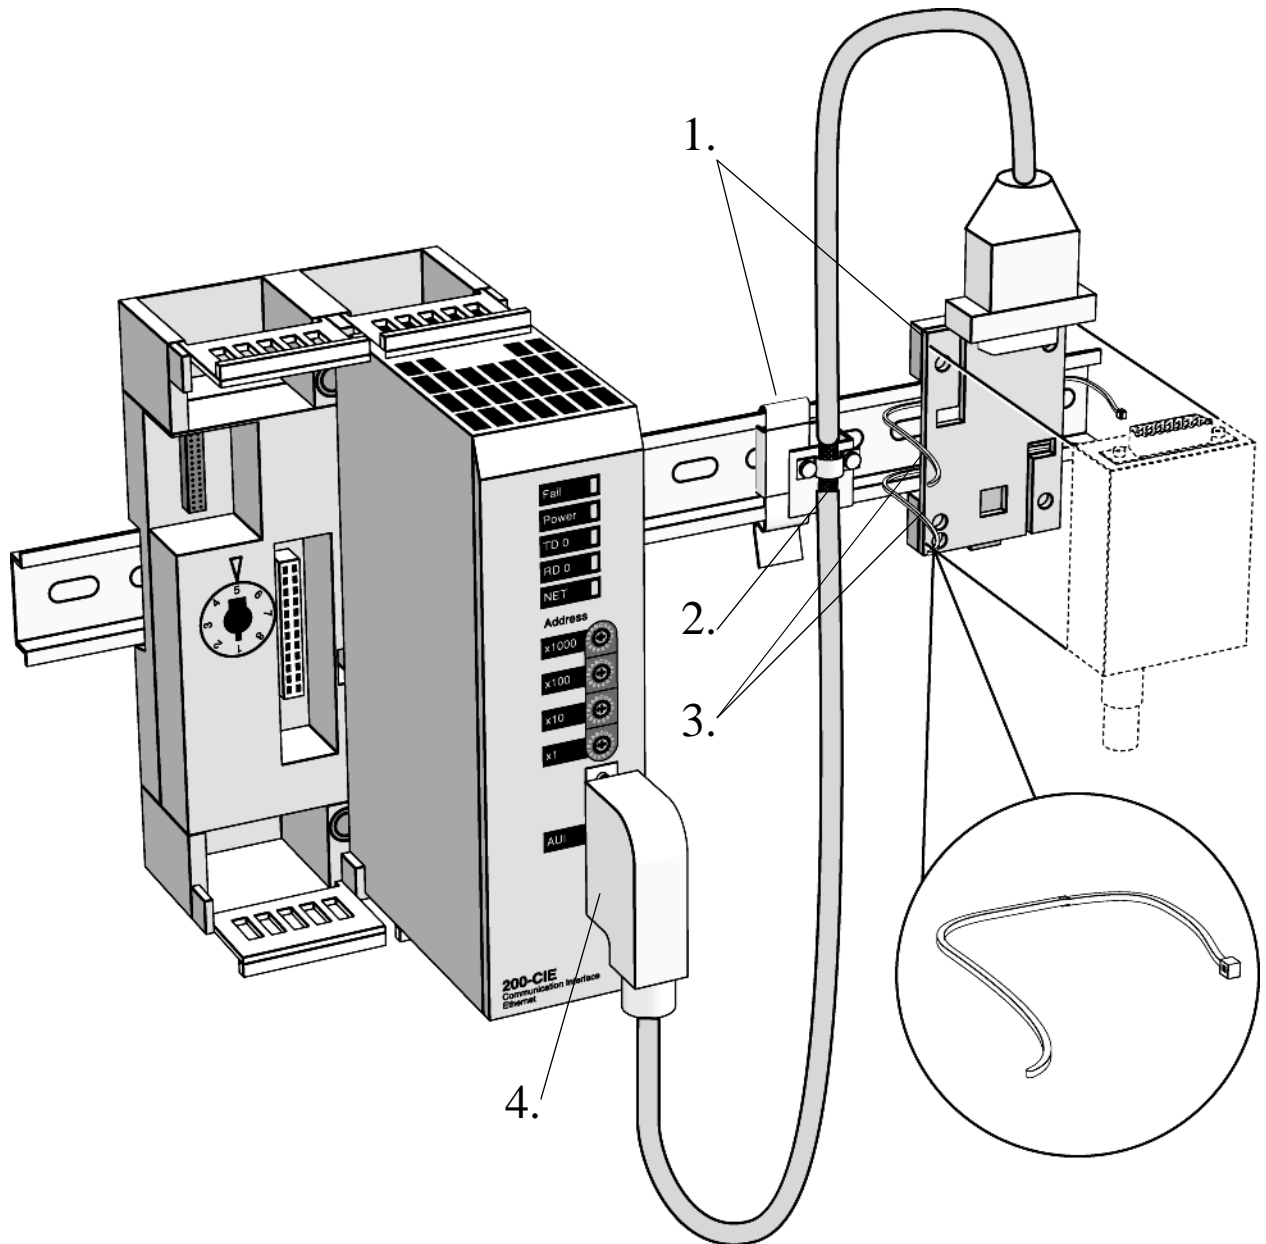

## 200-CIE Drop Cable Mountkit

1. Connect the 200-GDS and the mounting plate EM-MP-45 to the DIN-rail.
2. Mount the uninsulated part of the cable to the 200-GDS
3. Strap the transceiver to the mounting plate with two straps and connect the cable.
4. Connect the cable to the 200-CIE.