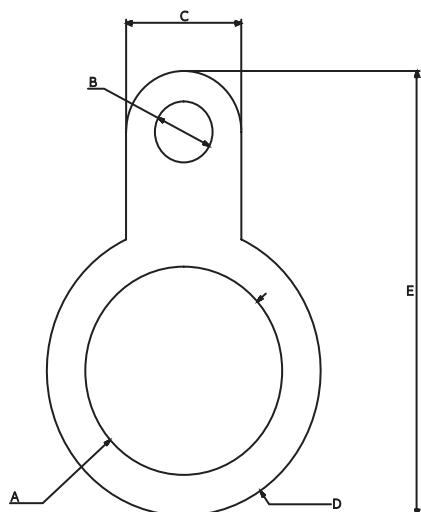

Material:

- Nickel plated brass

Temperature range:

- Normal use -45 to +150°C (-50 to +300)°F

Compatible with:

- Metallic cable glands
- Metallic conduit fittings
- Rigid conduit fittings

Chemical resistance guide:

- Please refer to TDS000081

Product selection		Dimensions, mm (Inches)				
Part no:	Thread Size	A	B	C	D	E
ET-M16	M16x1.5	16.25 (0.640)	6.50 (0.256)	13.00 (0.512)	25.00 (0.984)	45.00 (1.772)
ET-M20	M20x1.5	20.25 (0.797)	6.50 (0.256)	13.00 (0.512)	29.00 (1.142)	48.00 (1.890)
ET-M25	M25x1.5	25.50 (1.004)	6.50 (0.256)	13.00 (0.512)	37.00 (1.457)	57.50 (2.264)
ET-M32	M32x1.5	33.50 (1.319)	6.50 (0.256)	15.80 (0.622)	44.00 (1.732)	69.30 (2.728)
ET-M40	M40x1.5	40.25 (0.64)	6.50 (0.256)	16.20 (0.512)	52.50 (0.984)	78.00 (1.772)
ET-M50	M50x1.5	50.25 (1.978)	6.50 (0.256)	16.00 (0.63)	64.00 (2.52)	90.50 (3.563)
ET-M63	M63x1.5	63.30 (2.492)	6.50 (0.256)	23.00 (0.906)	79.50 (3.13)	117.00 (4.606)
ET-M75	M75x1.5	75.20 (2.961)	6.50 (0.256)	24.00 (0.945)	96.25 (3.789)	133.50 (5.256)
ET-038	3/8"	18.50 (0.728)	6.50 (0.256)	13.00 (0.512)	25.00 (0.984)	45.00 (1.772)
ET-050	1/2"	22.30 (0.878)	6.50 (0.256)	13.00 (0.512)	29.00 (1.142)	48.00 (1.890)
ET-075	3/4"	27.00 (1.063)	6.50 (0.256)	13.00 (0.512)	37.00 (1.457)	57.50 (2.264)
ET-100	1"	33.60 (1.323)	6.50 (0.256)	15.80 (0.622)	44.00 (1.732)	69.30 (2.728)
ET-125	1-1/4"	42.50 (1.673)	6.50 (0.256)	16.20 (0.638)	52.50 (2.067)	78.00 (3.071)
ET-150	1-1/2"	50.25 (1.978)	6.50 (0.256)	16.00 (0.630)	64.00 (2.520)	90.50 (3.563)
ET-200	2"	63.30 (2.492)	6.50 (0.256)	23.00 (0.906)	79.50 (3.130)	117.00 (4.606)
ET-250	2-1/2"	75.20 (2.961)	6.50 (0.256)	24.00 (0.945)	96.25 (3.789)	133.50 (5.256)