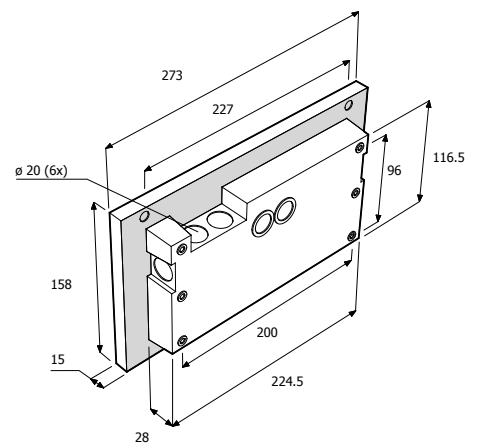

Ovano

Productivity & reliability

Compact emergency exit sign, wall mount

- Compatible with DALI control panel (DCU) to control, test & monitor emergency lighting
- Plug and play, maintained and non-maintained in one
- 25m viewing distance

Luminaire

Order code	Description	Input voltage	Lamp type	Power consumption (VA/W)	Operation / duration (hrs)	Environment temp. (°C)	Weight (kg)
XT224SM/DALI*	XT224SM	220-240 AC 50/60 Hz	1 x LED 2.8W	3.5	3	-5-45	0.66

* Configurable pictograms included
Maintained and non maintained

Ensure 3cm clearance above product when wall mounting