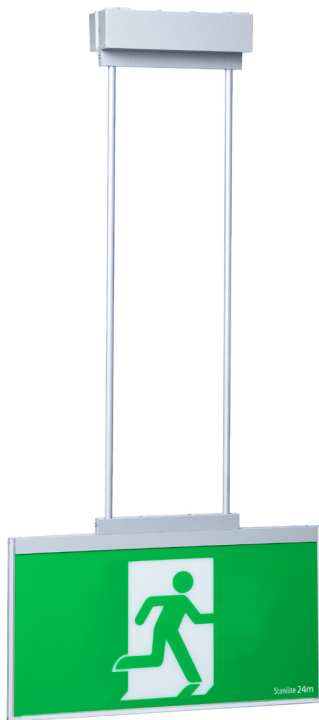

Light source		
	Model	Light source
	Nexus RF	Multiple LED 0.6W

Power consumption		
	Model	Power consumption
	Nexus RF	2.0W average

Note: Preliminary results

Note:

- Designed to comply with AS2293 and meet relevant Australian EMC standards

Rod suspended