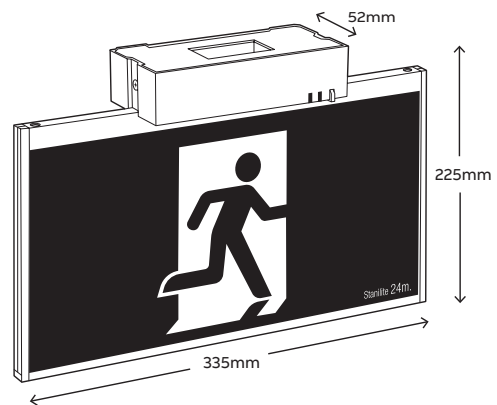

Stanilite®

Platinum exit LED evago Nexus® ceiling mount

Range

Platinum range

Product group

Exit LED evago

Features

- LED technology 100,000 hours plus lamp life
- Low power consumption and LED light source for reduced operation and maintenance costs
- Advanced charging technology combined with Lithium iron phosphate battery for long life and low maintenance
- Nexus monitored, wireless
- Bright and uniform exit face luminance
- Architecturally pleasing frameless slim line design
- First-fix plate for quick and easy installation and maintenance
- 24m viewing distance
- Surface mounting (requires space behind the ceiling for Nexus RF communication module and antenna)
- Product comes standard with running man pictograph straight. Other pictograph diffuser options (arrow left/right) can be ordered separately - see accessories
- 0.5m and 1m rod suspension kit available as a standard option
- 1.5m and 3m wire suspension kit available as a standard option

Catalogue no.	Description
Nexus products	
PELEVRFSCM-1	Platinum exit LED evago Nexus RF ceiling mount single sided picto
Accessories	
31-BPGEVG	Backplate evago 24m
31-PEVG1	Diffuser evago 24m picto
31-PEVG2	Diffuser evago 24m <picto
31-PEVG3	Diffuser evago 24m picto>
EVRSK50CM	Evago rod suspension kit 50cm
EVRSK100CM	Evago rod suspension kit 100cm
EVWSK150CM	Evago wire suspension kit 150cm
EVWSK300CM	Evago wire suspension kit 300cm
Spare parts	
03-YPMA011	Battery LiFePO4 3.2V 1.14Ah
26-10000	EVAGO wall-mount bracket NGS ALUMINIUM

Dimensions			
Item	Length	Width	Height
Control module	159mm	52mm	41mm
Diffuser assembly	335mm	12mm	184mm
Weight			
Model	Weight		
Nexus RF	1.5kg		
Construction			
Part	Construction		
Body	Diecast aluminum		
Light guide	Polycarbonate		
Diffuser	Acrylic		