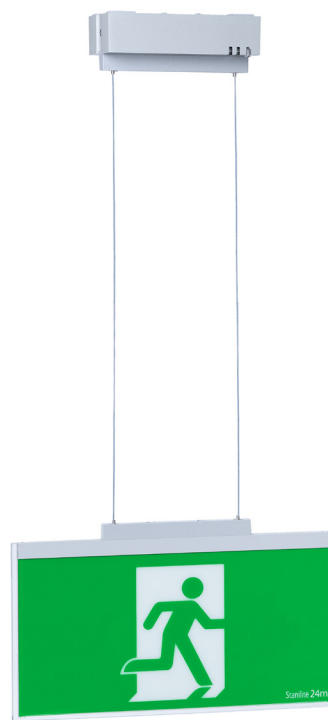

Stanilite®

Platinum exit LED evago Nexus® ceiling mount

Range

Platinum range

Product group

Exit LED evago

Features

- LED technology 100,000 hours plus lamp life
- Low power consumption and LED light source for reduced operation and maintenance costs
- Advanced charging technology combined with Lithium iron phosphate battery for long life and low maintenance
- Nexus monitored, wireless
- Bright and uniform exit face luminance
- Architecturally pleasing frameless slim line design
- First-fix plate for quick and easy installation and maintenance
- 24m viewing distance
- Surface mounting (requires space behind the ceiling for Nexus RF communication module and antenna)
- Product comes standard with running man pictograph straight. Other pictograph diffuser options (arrow left/right) can be ordered separately - see accessories
- 0.5m and 1m rod suspension kit available as a standard option
- 1.5m and 3m wire suspension kit available as a standard option

Catalogue no.	Description
Nexus products	
PELEVRFSCM-1	Platinum exit LED evago Nexus RF ceiling mount single sided picto
Accessories	
31-BPGEVG	Backplate evago 24m
31-PEVG1	Diffuser evago 24m picto
31-PEVG2	Diffuser evago 24m <picto
31-PEVG3	Diffuser evago 24m picto>
EVRSK50CM	Evago rod suspension kit 50cm
EVRSK100CM	Evago rod suspension kit 100cm
EVWSK150CM	Evago wire suspension kit 150cm
EVWSK300CM	Evago wire suspension kit 300cm
Spare parts	
03-YPMA011	Battery LiFePO4 3.2V 1.14Ah
26-10000	EVAGO wall-mount bracket NGS ALUMINIUM

Light source		
	Model	Light source
	Nexus RF	Multiple LED 0.6W

Power consumption		
	Model	Power consumption
	Nexus RF	2.0W average

Note: Preliminary results

Note:

- Designed to comply with AS2293 and meet relevant Australian EMC standards

Rod suspended

Wire suspended

Note on rod/wire suspended:

- Evago rod/wire suspension kits available separately, see accessories