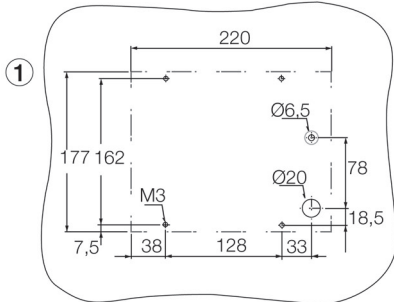

# Mounting the external display module

Panel drill plan 1:1  
See the center page

4U half 19"

⑤

6U half 19"