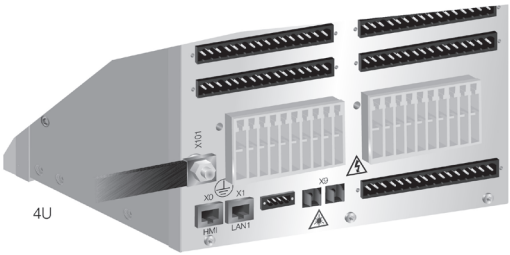

Protective earthing