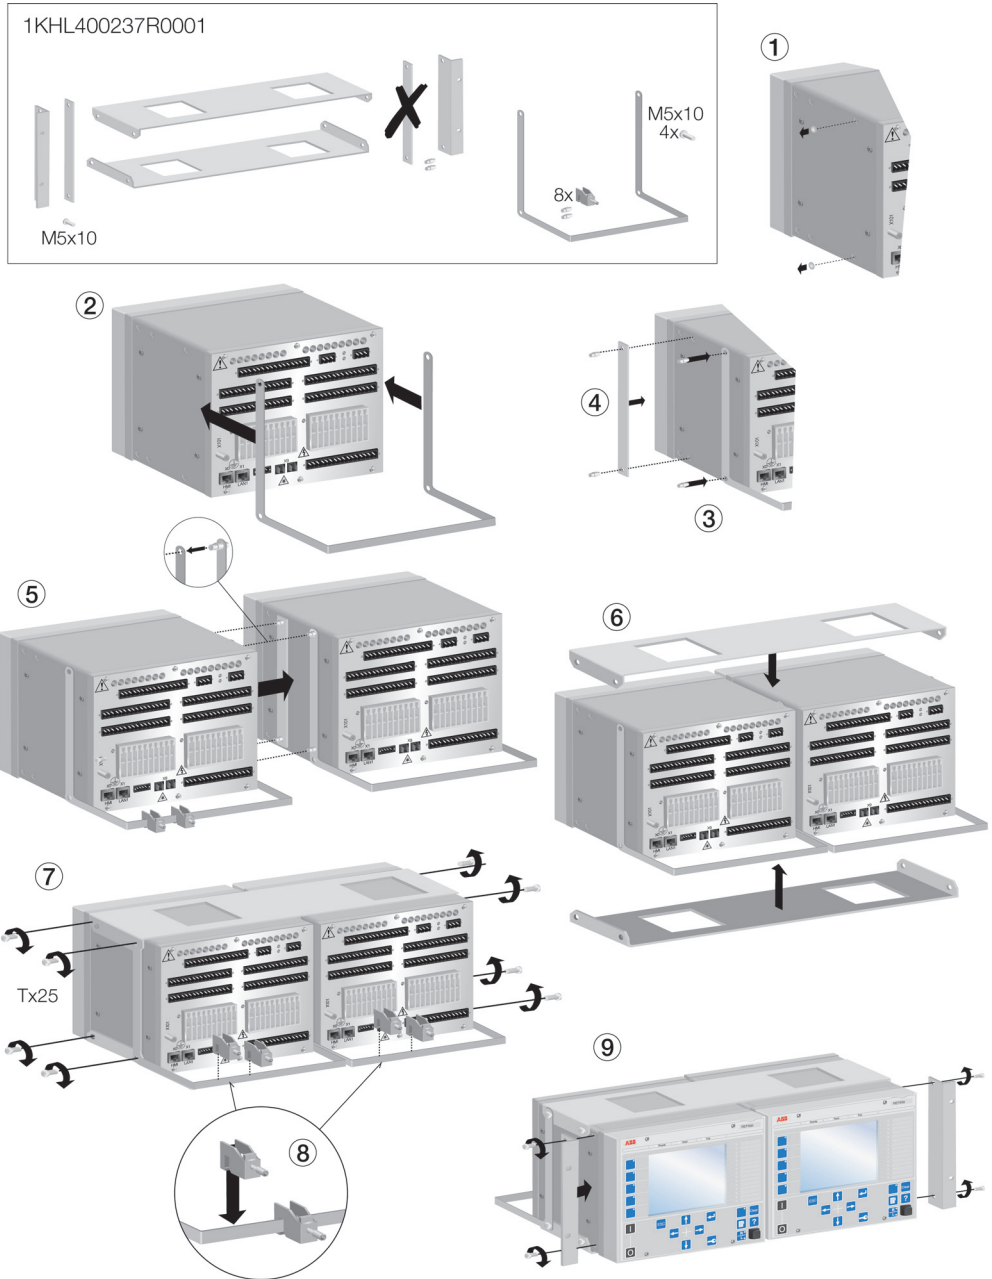

# Wall mounting with external display module

# Mounting the external display module

Panel drill plan 1:1  
See the center page

4U half 19"

⑤

6U half 19"

# Mounting the optional cable shield rail

# Rack mounting two IEDs with the optional cable shield rail