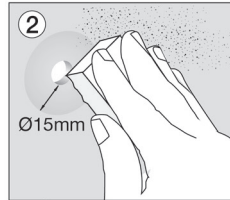

# Mounting the external display module

Panel drill plan 1:1  
See the center page

4U half 19"

⑤

6U half 19"