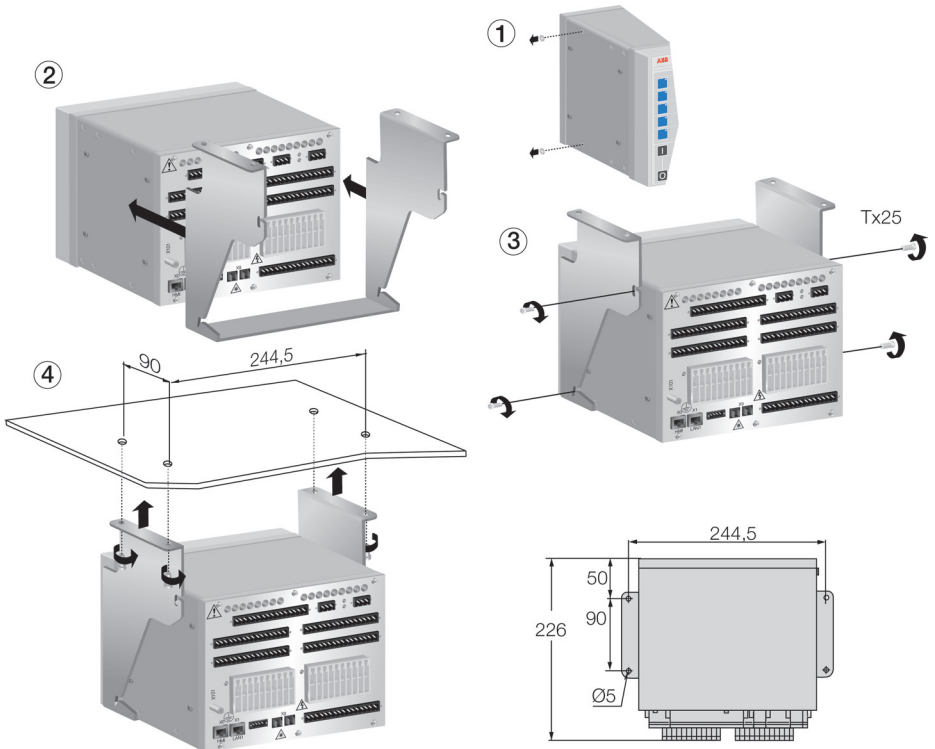

Ceiling mounting with external display module