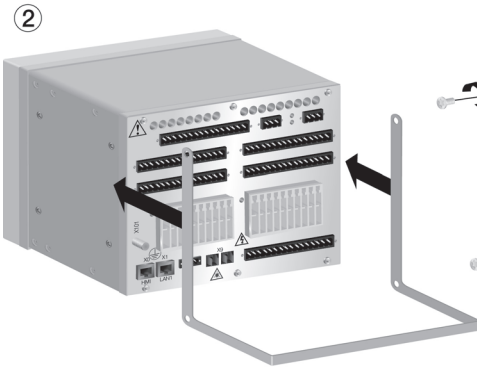

# Mounting the external display module

Panel drill plan 1:1  
See the center page

4U half 19"

⑤

6U half 19"

# Mounting the optional cable shield rail