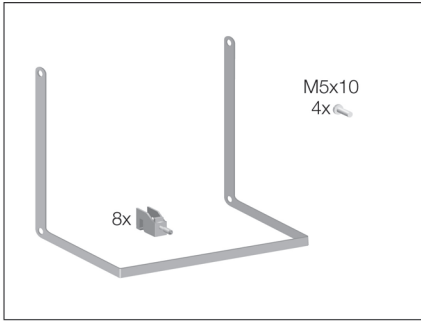

# Mounting the external display module

Panel drill plan 1:1  
See the center page

4U half 19"

⑤

6U half 19"

# Mounting the optional cable shield rail