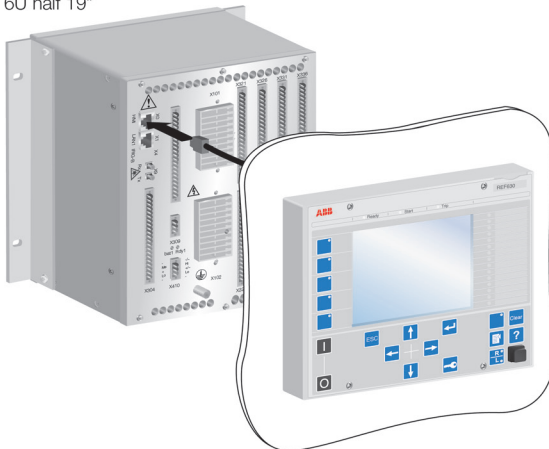

# Mounting the external display module

Panel drill plan 1:1  
See the center page

4U half 19"

⑤

6U half 19"

# Mounting the optional cable shield rail