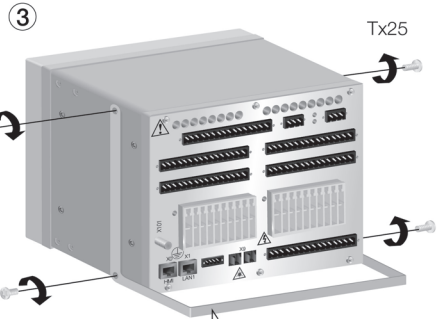

# Mounting the external display module

Panel drill plan 1:1  
See the center page

4U half 19"

⑤

6U half 19"

# Mounting the optional cable shield rail