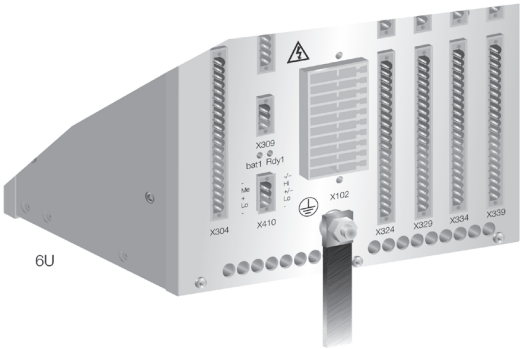

# Flush mounting 4U

# Semi-flush mounting 4U

# Rack mounting a single IED 4U

# Rack mounting kit for single IED and test switch RTXP