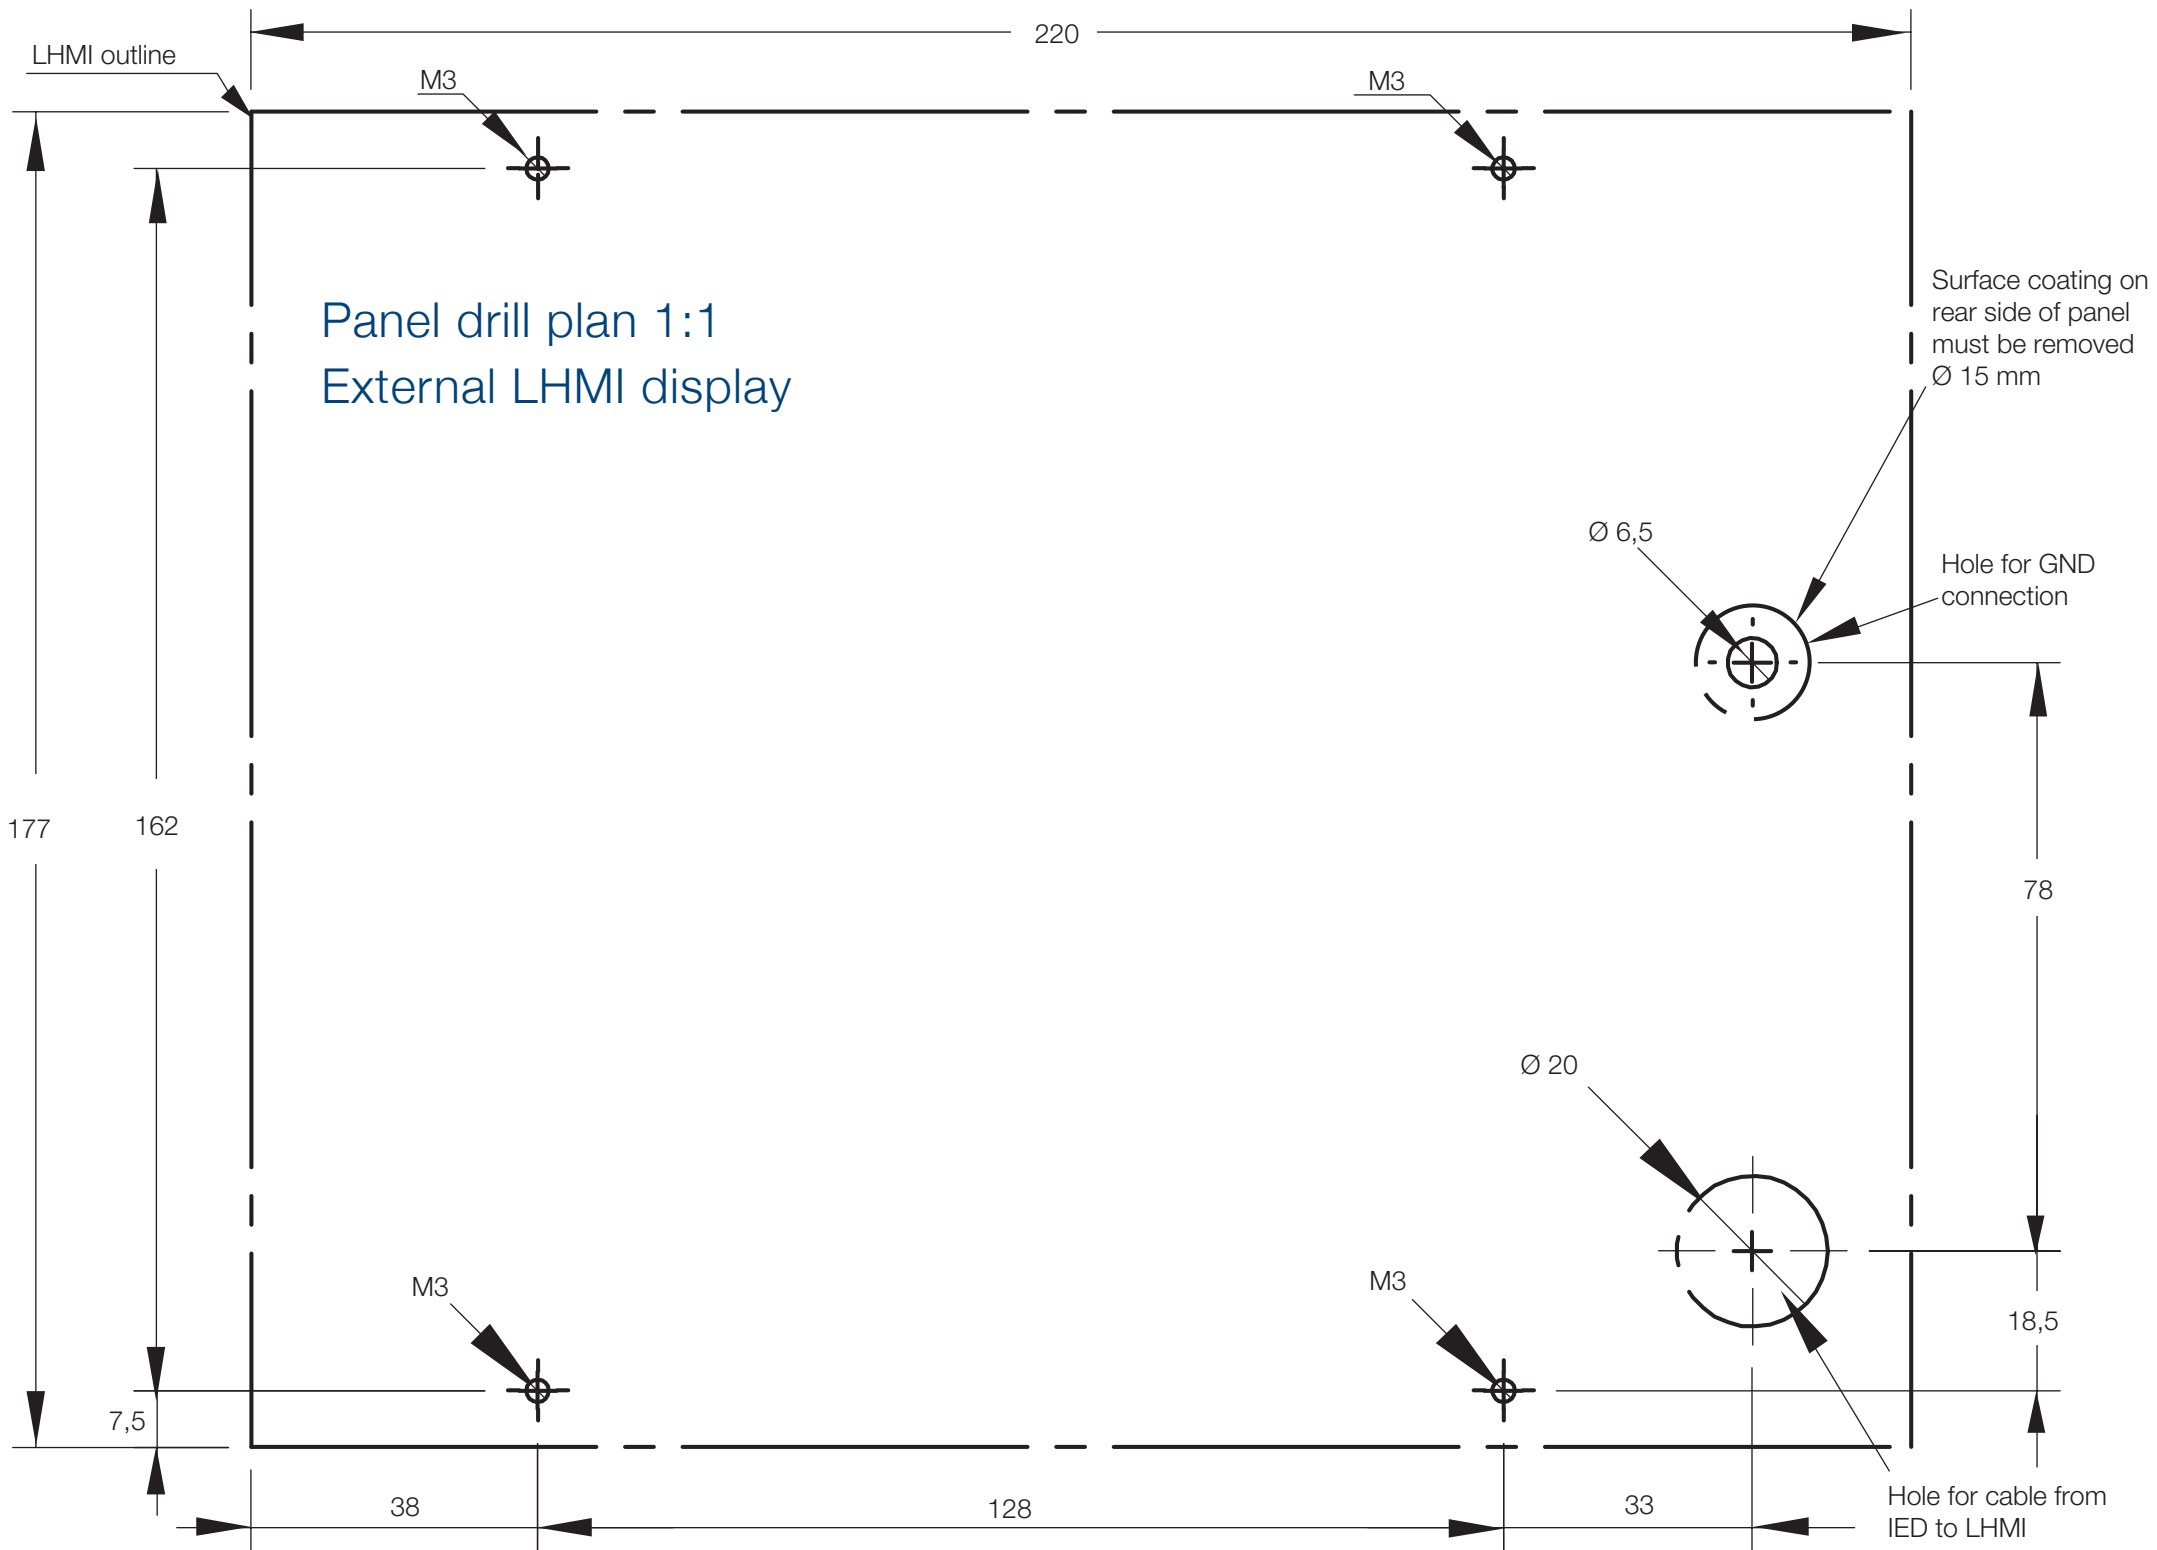

# Ceiling mounting with external display module

# Mounting the external display module

Panel drill plan 1:1  
See the center page

4U half 19"

⑤

6U half 19"