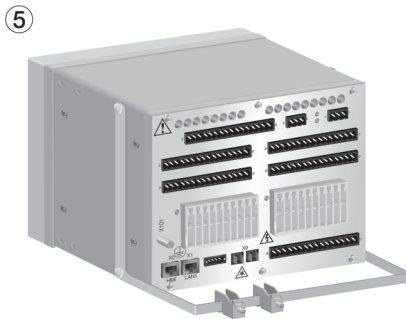

Mounting the optional cable shield rail