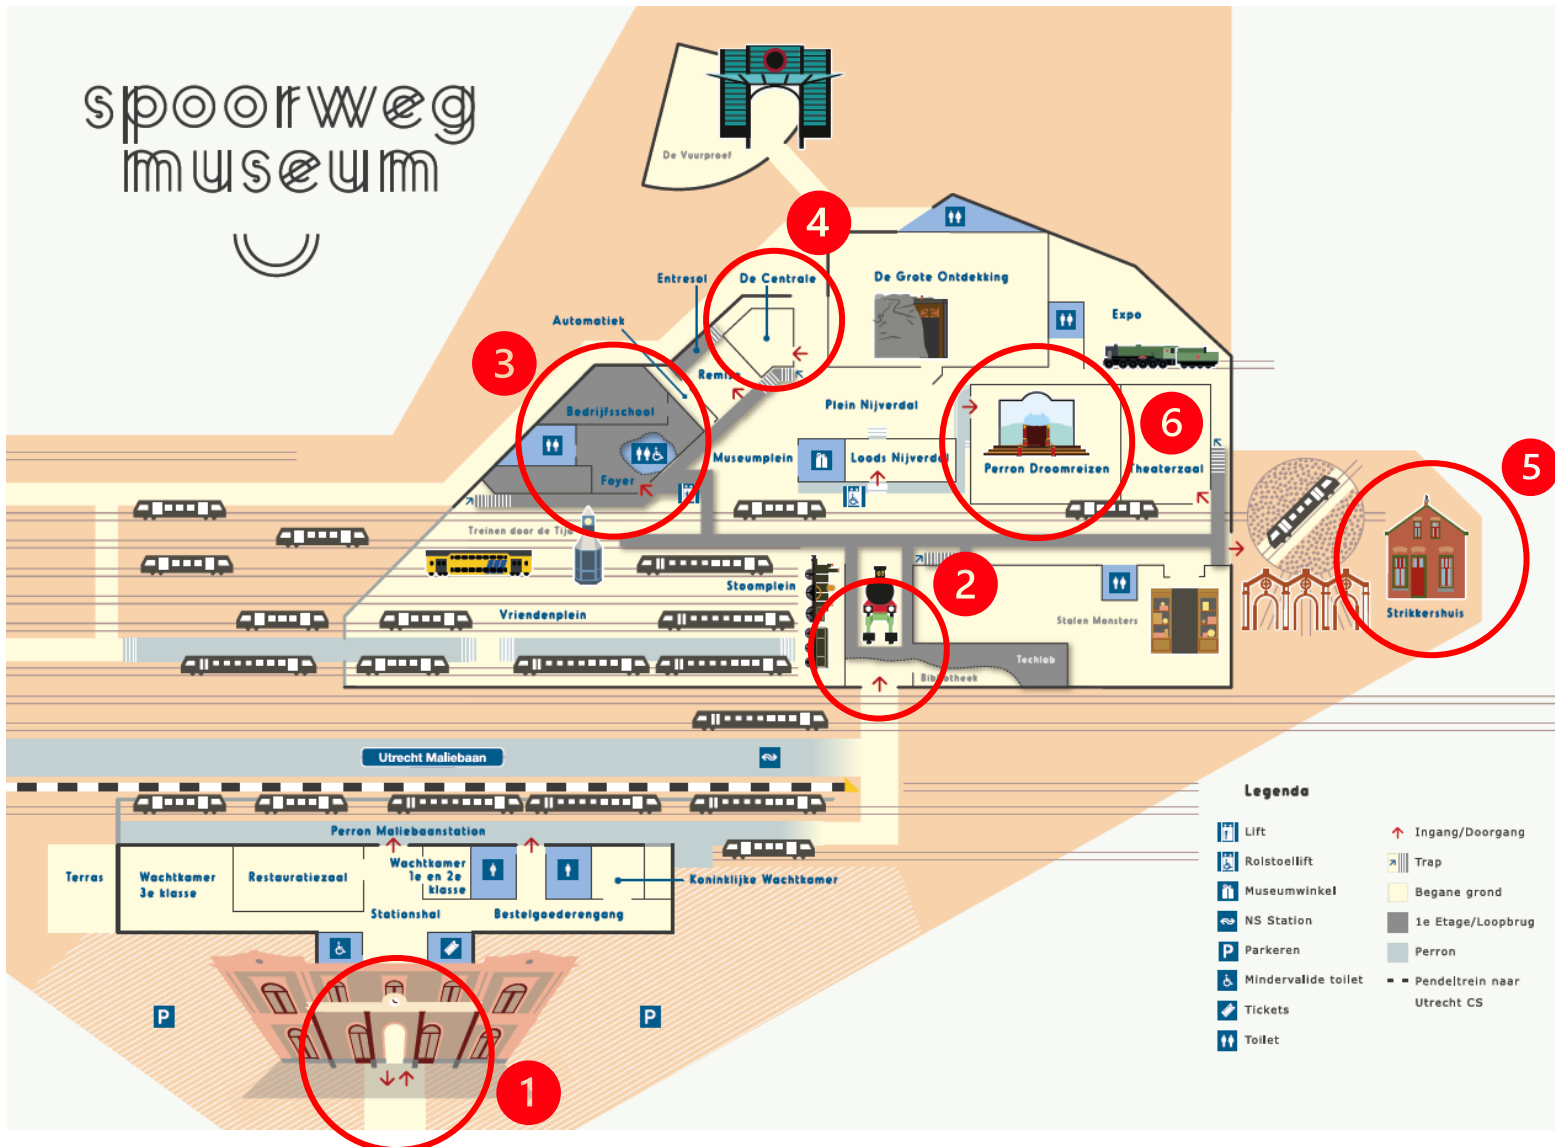

## Map and ABB rooms

- 1 Main entrance Spoorwegmuseum
- 2 Entrance and reception guests ABB event
- 3 Bedrijfsschool and Foyer
- 4 De Centrale
- 5 Strickershuis
- 6 Drink and dinner