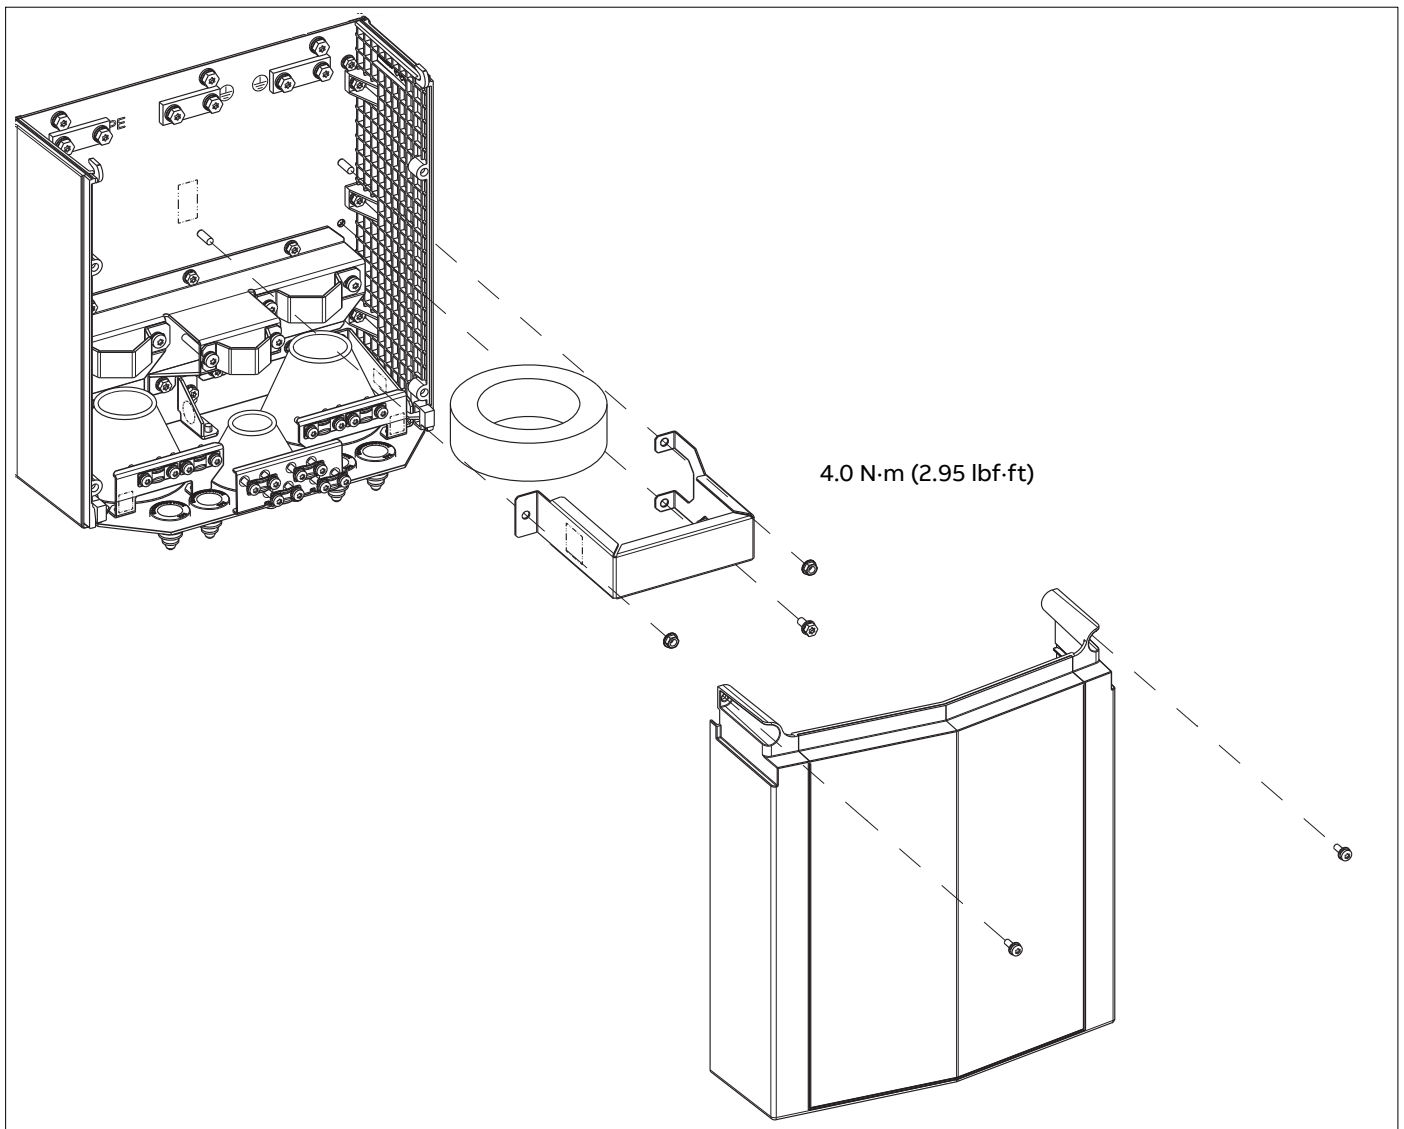

- ACS880-01 frame size R7 (option +E208)
- ACS880-11 frame size R8 (option +E208)
- ACS880-31 frame size R8 (option +E208)
- ACH580-31 frame size R8 (standard)
- ACQ580-31 frame size R8 (standard)

T1/U, T2/V, T3/W		
T (Wire screw)		T
M...	N-m (lbf-ft)	N-m (lbf-ft)
M10	30 (22.1)	9.8 (7.2)