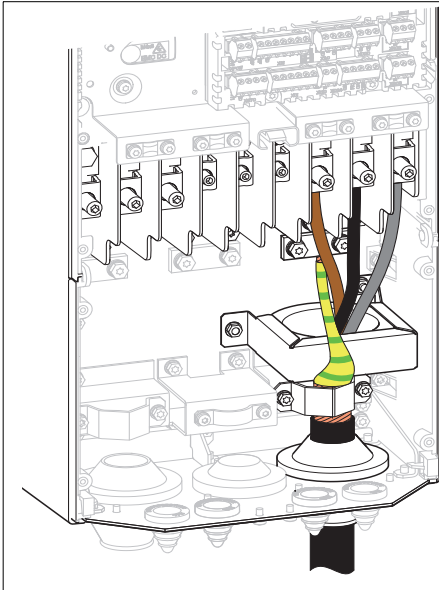

ABB INDUSTRIAL DRIVES

Common mode filter kit for ACS880-01 frame R7, and for ACS880-11, ACS880-31, ACH580-31 and ACQ580-31 frame R8

Installation instructions

This installation instruction is valid for the following products:

- ACS880-01 frame size R7 (option +E208)
- ACS880-11 frame size R8 (option +E208)
- ACS880-31 frame size R8 (option +E208)
- ACH580-31 frame size R8 (standard)
- ACQ580-31 frame size R8 (standard)

T1/U, T2/V, T3/W		
T (Wire screw)		T
M...	N-m (lbf-ft)	N-m (lbf-ft)
M10	30 (22.1)	9.8 (7.2)