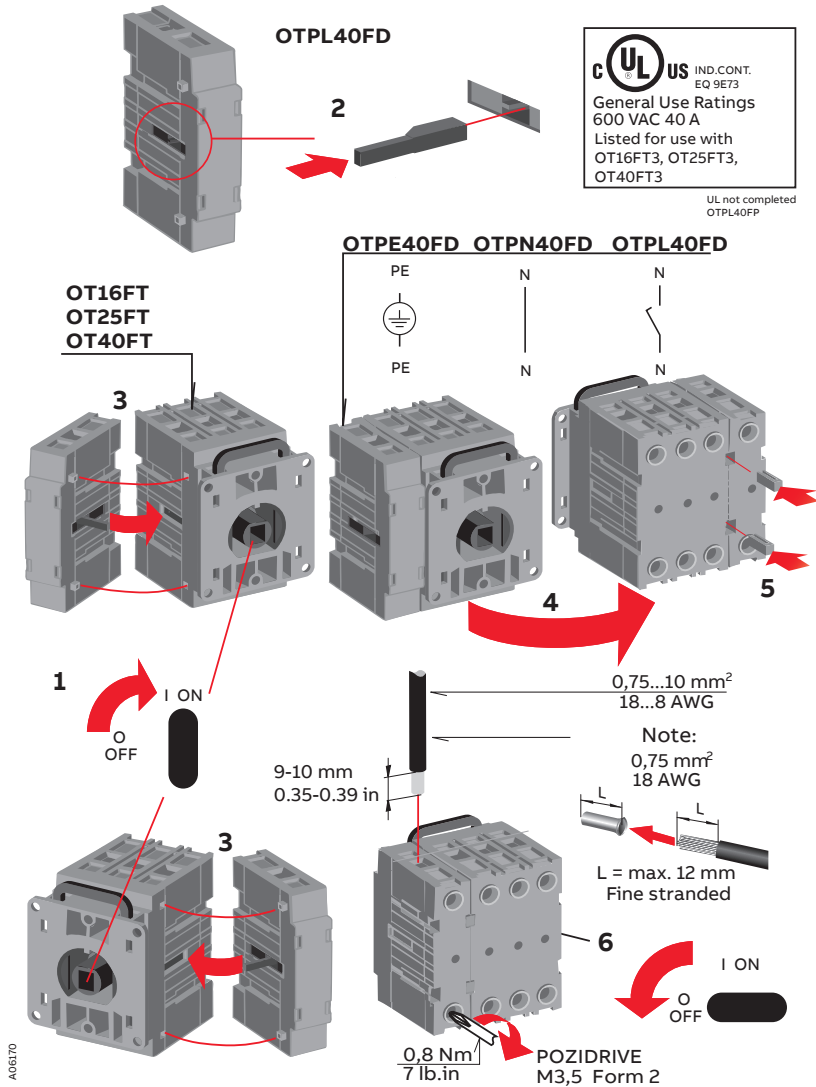

—
INSTALLATION INSTRUCTION

Fourth pole

OTP_40FP, OTP_40FD

OTP_40FD

Contact us

ABB Oy

P.O. Box 622
FI-65101 Vaasa
Finland

[abb.com/lowvoltage](https://www.abb.com/lowvoltage)