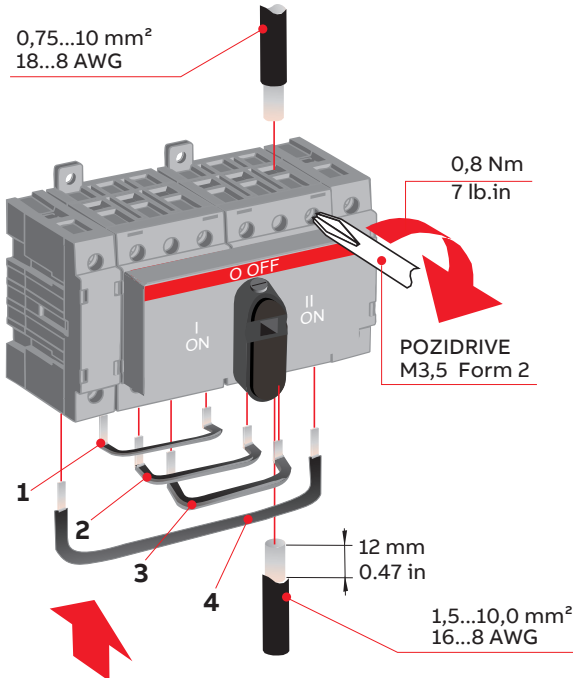

# Parallel connection kit

# OZXA32

0,75...10 mm<sup>2</sup>  
18...8 AWG