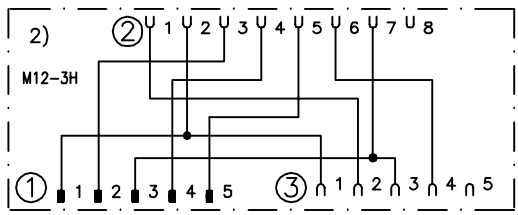

Cable (a): M12-5 male + female.
 Cable (b): M12-5 female single ended.
 Cable (c): M12-5 male single ended.
 Cable (e): M12-8 male + female

Anmärkning Remark
 Connection ex. SSR10 Eden OSSD 8-pol + Orion, M12-3H Serie

Konstr Design HHg	Godk Appr	Datum Date 2017-09-21	Blad Sheet
Ritad Drawn HHg	Sidor Pages	Ritn nr Drawing no 2TLC010020T0001	Forts Cont