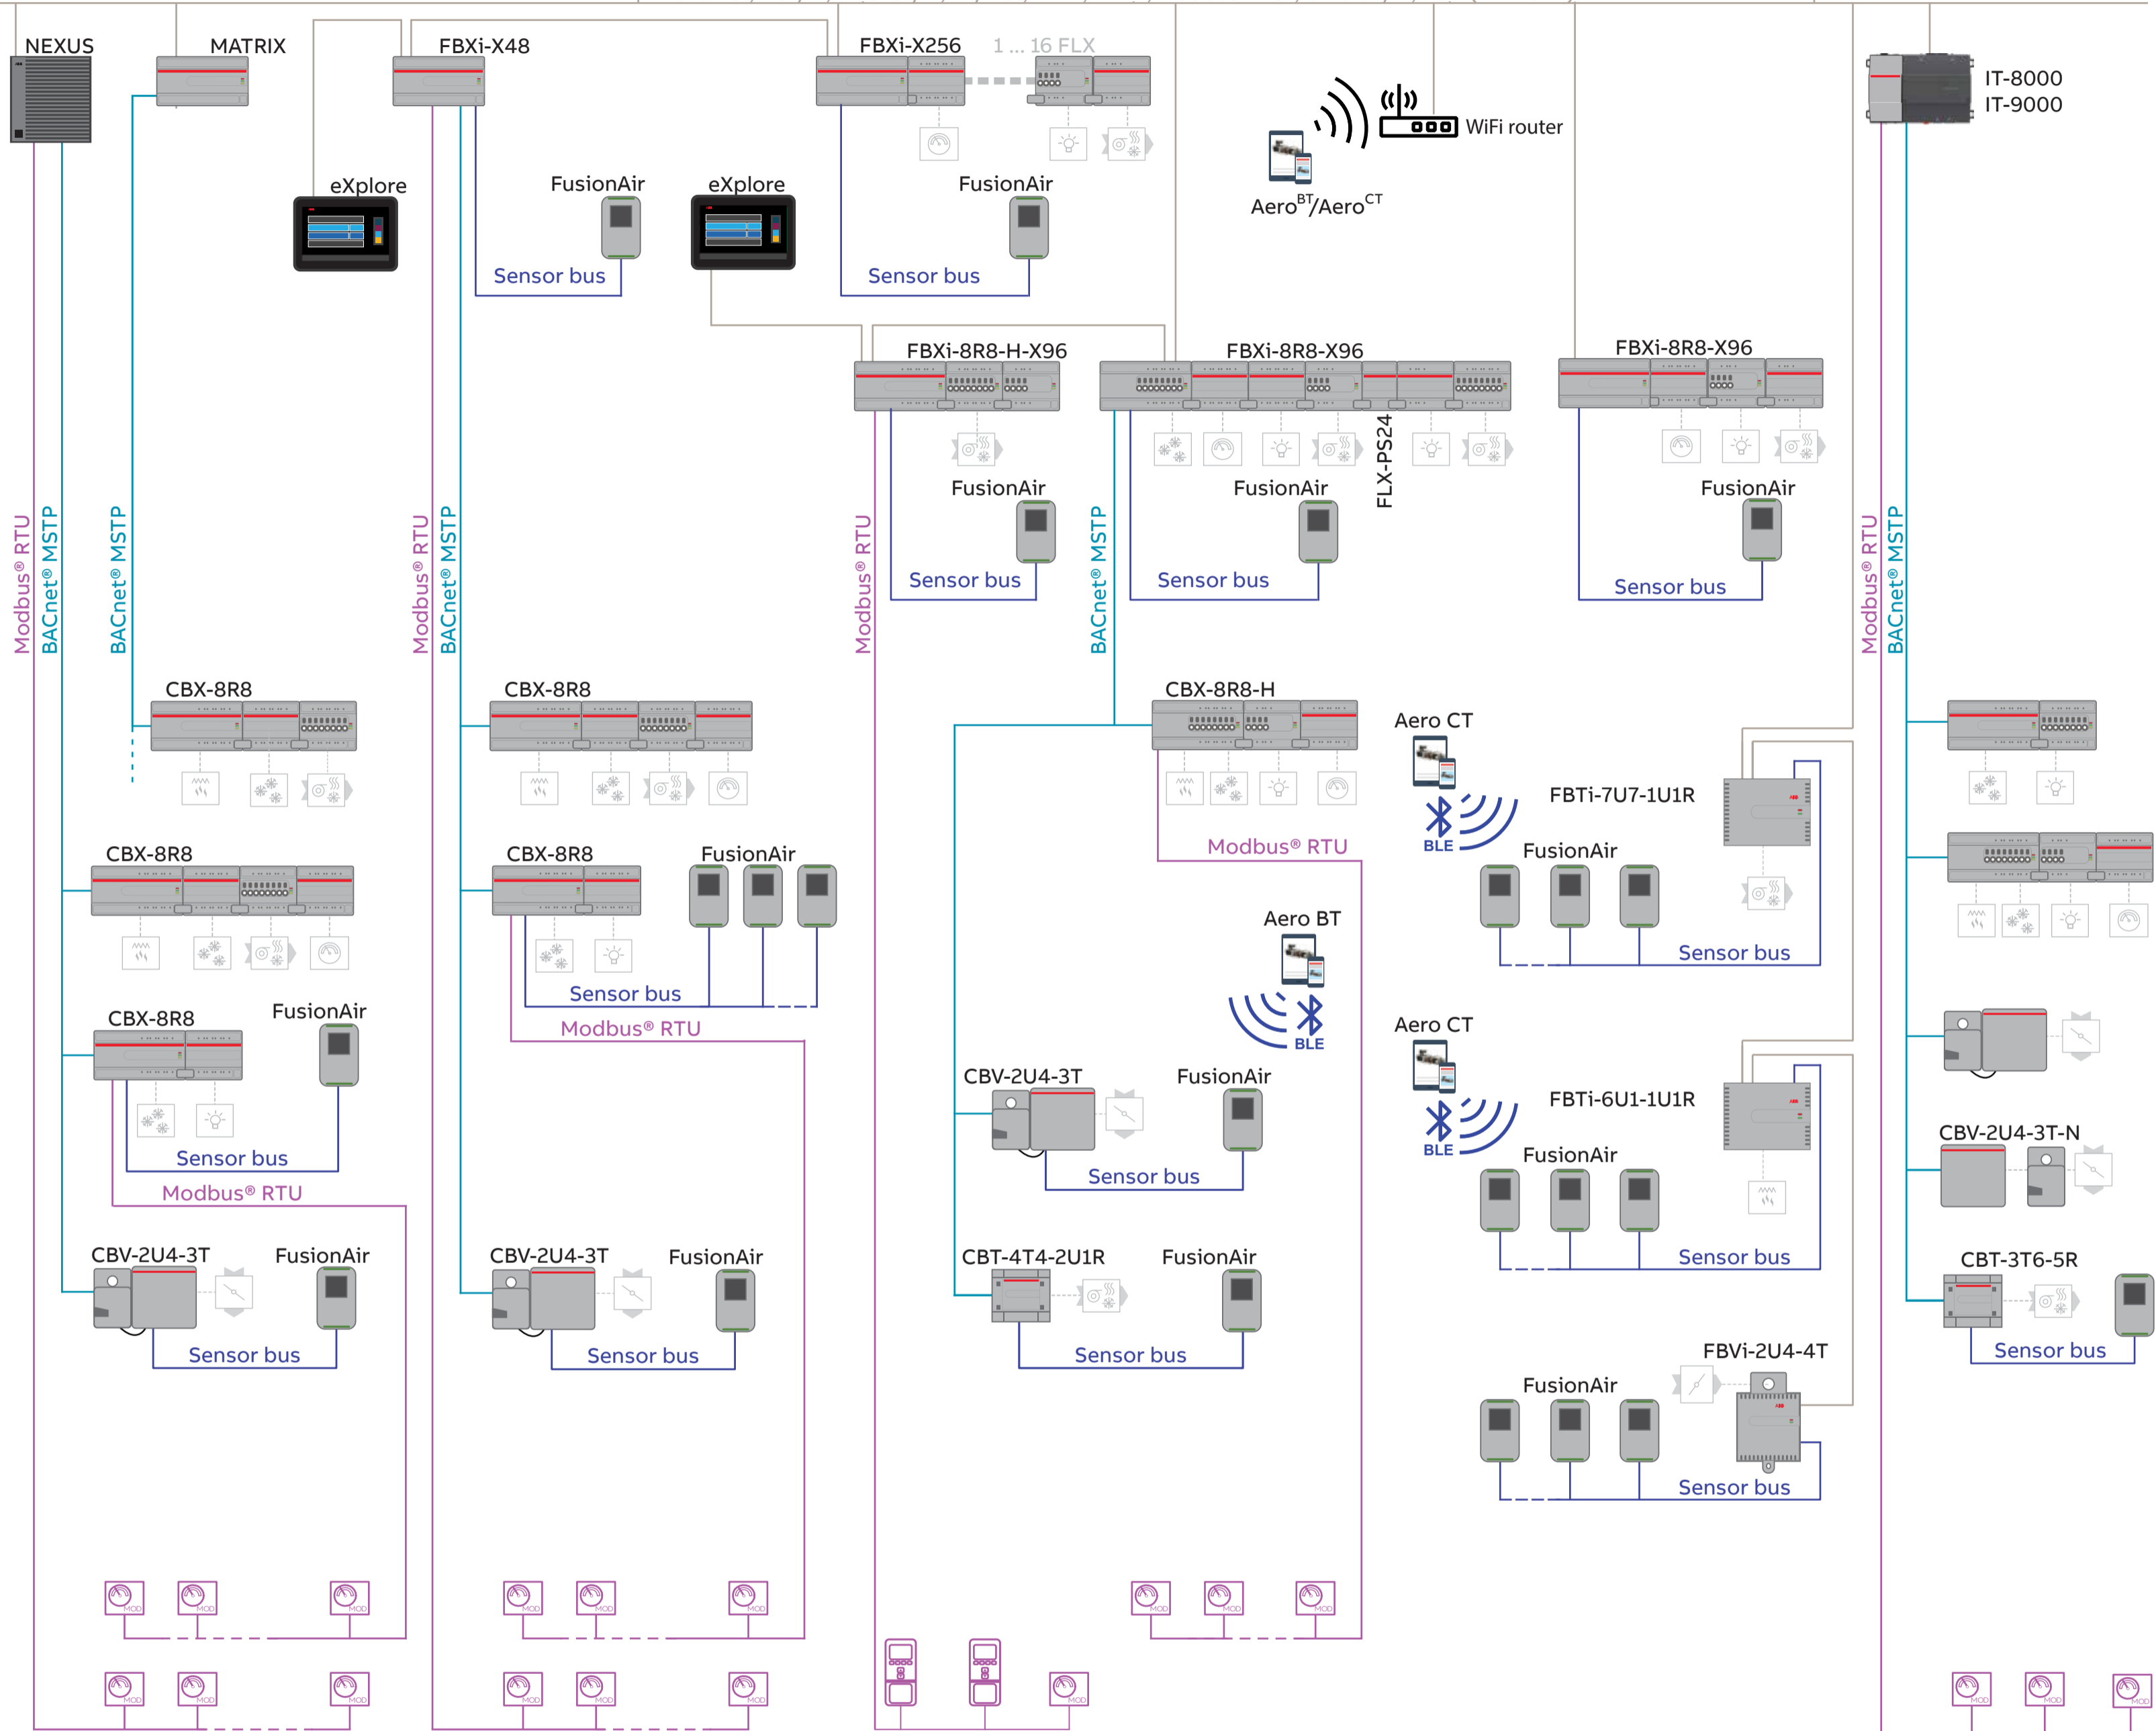

Remote Web Browser,
Mobile Applications and Tools

Ethernet, TCP/IP, BACnet/IP, FT/Net, XML, HTTP, Modbus TCP, Unifon/IP, FOX (INTEGRA)

| | | | | |
|------------------------------|--------------|-----------------|----------------|------------------------|
| FBXi / CBXi-8R8 / CBX-8R8 | FLX-8R8 -H | FBVi-2U4-4T | INTEGRA Series | FusionAir Smart Sensor |
| CBXi-8R8-H / CBX-8R8-H | FLX-4R4-H | NEXUS Series | eXplore | CBT-STAT |
| CBV-2U4-3T | FLX-PS24 | MATRIX-2 Series | | UCU Room Display |
| FLX-8R8 / FLX-4R4 / FLX-16DI | CBT-4T4-2U1R | | | |