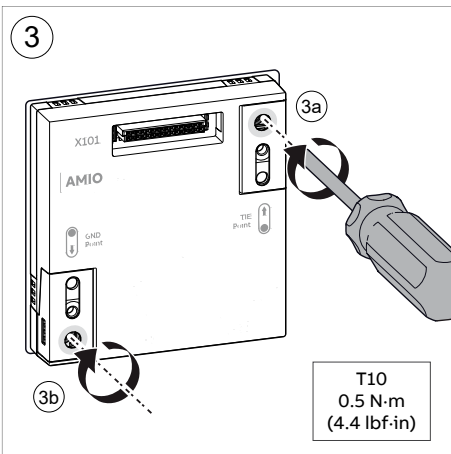

ABB DRIVES

AMIO option modules

Quick installation guide

NOTICE For drive-specific installation information, refer to the applicable hardware manual.

Related documents

[ACS380-E document list](#)

3AXD50001195083B