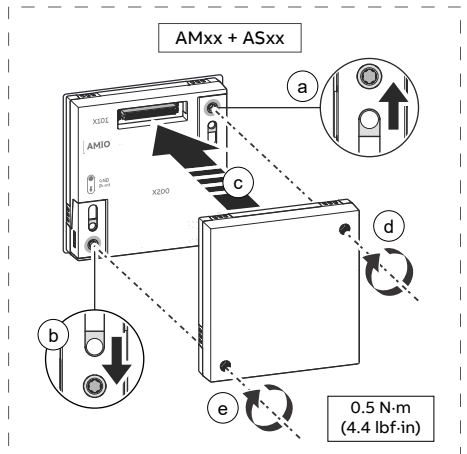

ABB DRIVES

AMIO option modules

Quick installation guide

NOTICE For drive-specific installation information, refer to the applicable hardware manual.

Related documents

[ACS380-E document list](#)

3AXD50001195083B