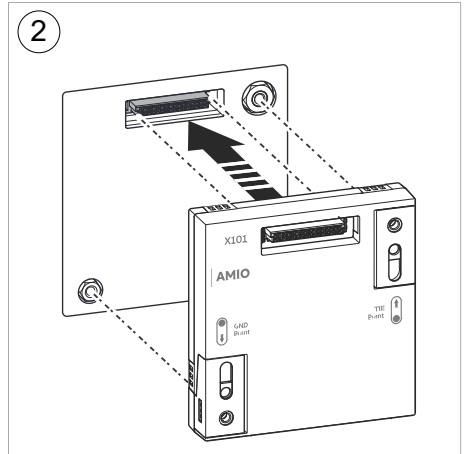

ABB DRIVES

AMIO option modules

Quick installation guide

NOTICE For drive-specific installation information, refer to the applicable hardware manual.

Related documents

[ACS380-E document list](#)

3AXD50001195083B