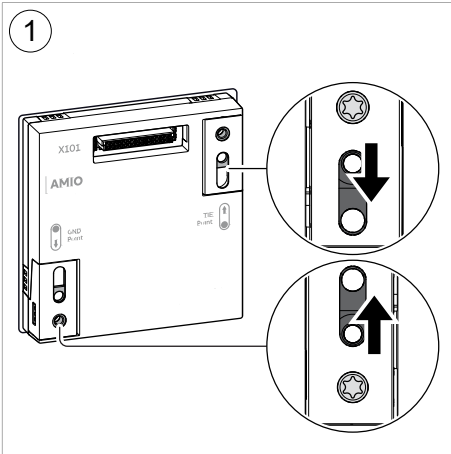

ABB DRIVES

AMIO option modules

Quick installation guide

NOTICE For drive-specific installation information, refer to the applicable hardware manual.

Related documents

[ACS380-E document list](#)

3AXD50001195083B