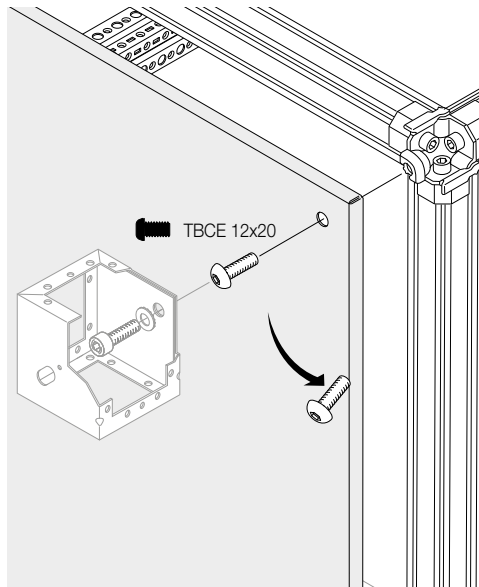

**A** PTBB.... IP65

4x TBCE 12x20 8mm

**B** PTBO.... IP65

4x TBCE 12x20 8mm

4x

**C** PTBT.... IP55

4x TBCE 12x20 8mm

**D** PFCF....

|     |       |         |
|-----|-------|---------|
| X x | M6x10 | Torx 30 |
| X x | M6    | 10      |

1 x

---

[www.ABB.com](http://www.ABB.com)

We reserve the right to change the contents of this document without prior notice, in the course of technical development of the product.