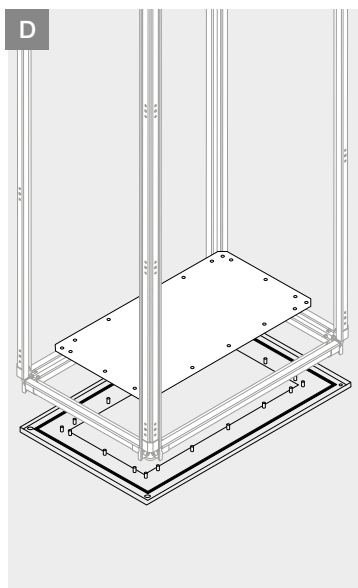

**A** PTBB.... IP65

4x TBCE 12x20 8mm

**B** PTBO.... IP65

4x TBCE 12x20 8mm

4x

**C** PTBT.... IP55

4x TBCE 12x20 8mm

**D** PFCF....

|     |       |         |
|-----|-------|---------|
| X x | M6x10 | Torx 30 |
| X x | M6    | 10      |

1 x

---

[www.ABB.com](http://www.ABB.com)

We reserve the right to change the contents of this document without prior notice, in the course of technical development of the product.