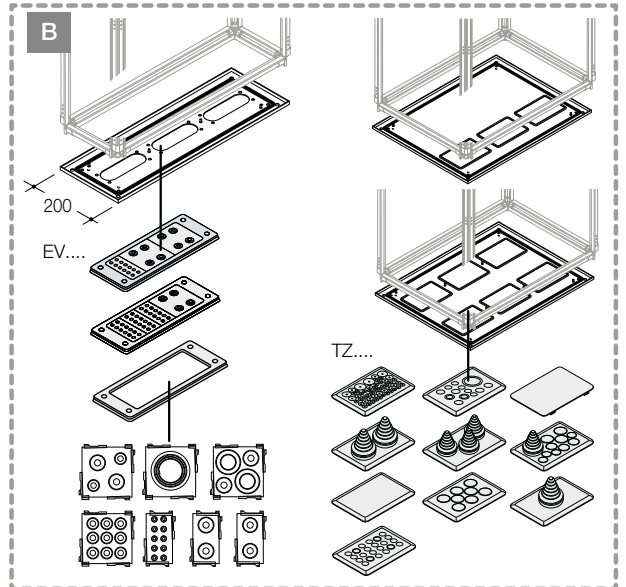

**A** PTBB.... IP65

4x TBCE 12x20 8mm

**B** PTBO.... IP65

4x TBCE 12x20 8mm

4x

**C** PTBT.... IP55

4x TBCE 12x20 8mm

**D** PFCF....

|     |       |         |
|-----|-------|---------|
| X x | M6x10 | Torx 30 |
| X x | M6    | 10      |

1 x

---

[www.ABB.com](http://www.ABB.com)

We reserve the right to change the contents of this document without prior notice, in the course of technical development of the product.