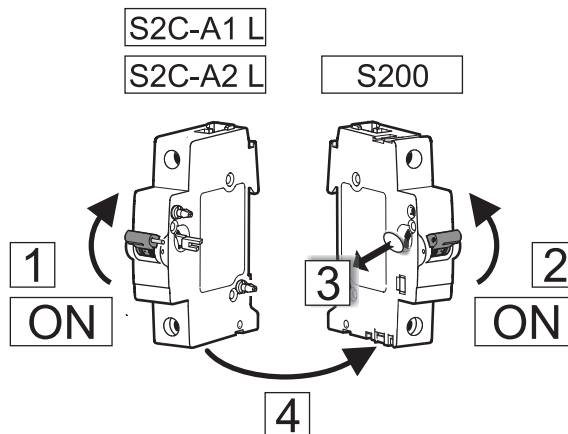

**S2C-A1L**  
**Arbeitsstromauslöser**  
**Shunt trip**  
 2CDS200907R0001  
 IT A649711

2CDC092028F0005

**CE**  
 Made in Germany

S2C-A1L	12...60 V AC/DC
S2C-A2L	110...415 V AC 110...250 V DC

	24.8 lb-in 2.8 Nm		0.49 in. 12.5 mm
--	----------------------	--	---------------------