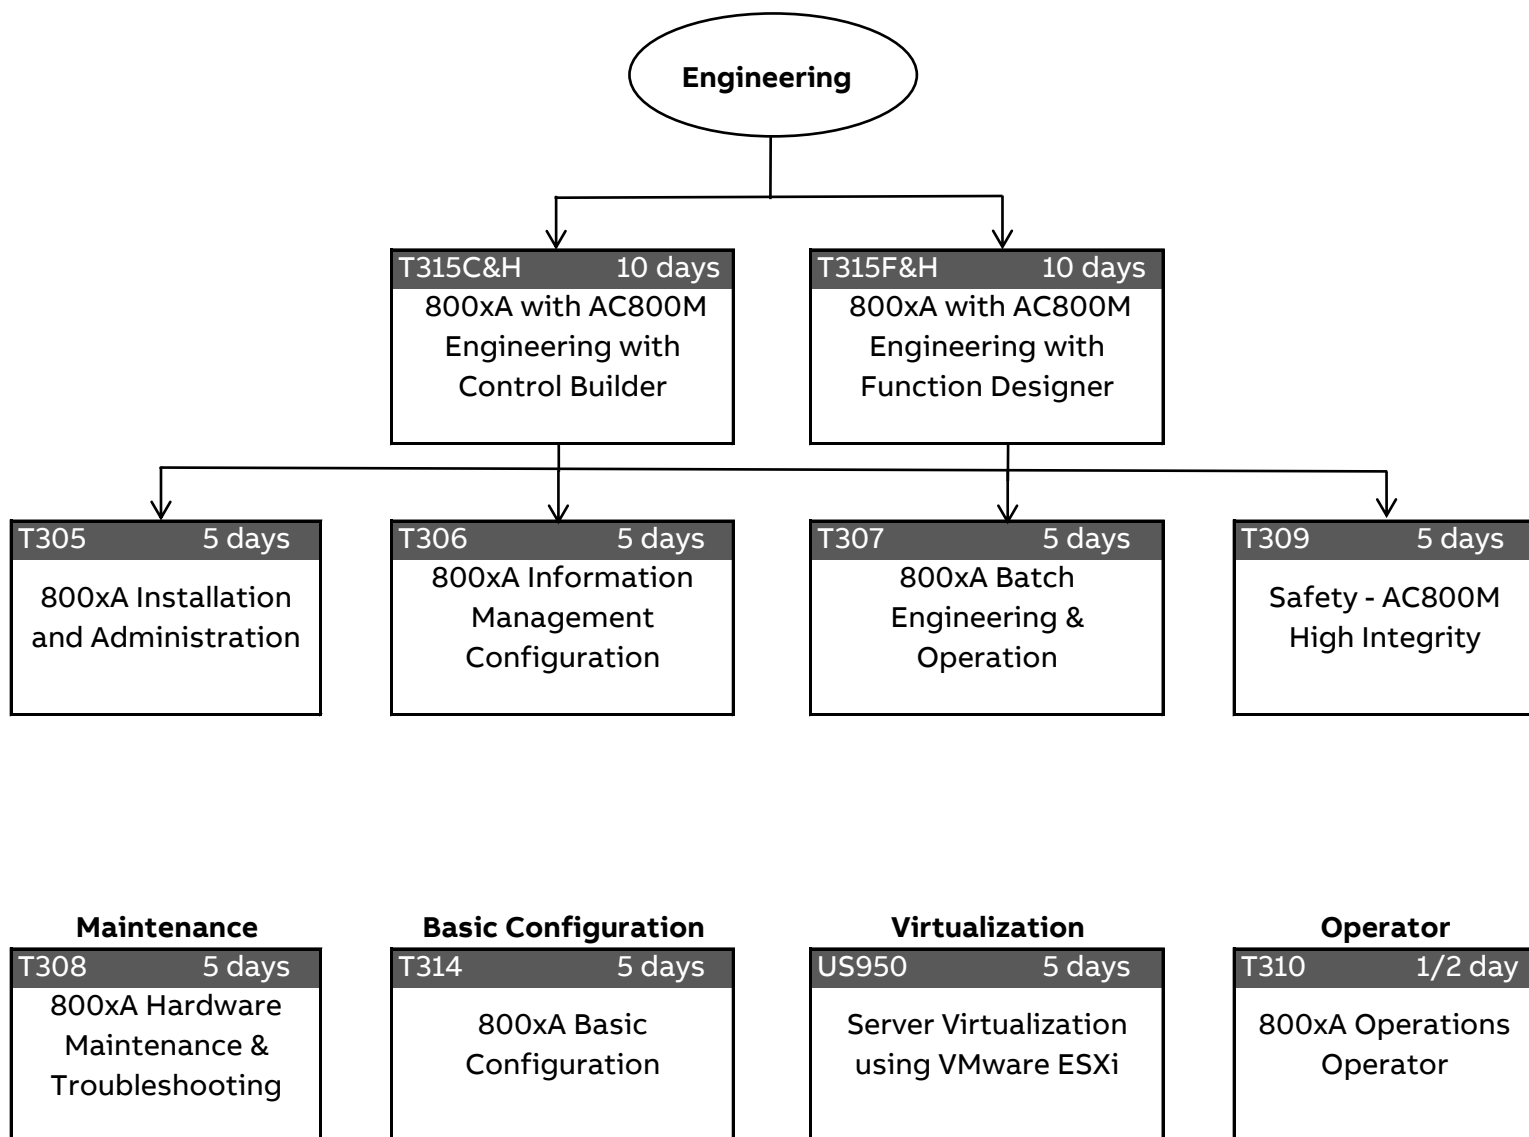

ABB University Learning Path

System 800xA

To register, contact the North America
Customer Service Center or visit us online
ABB Inc.
+1 800 HELP 365 Option 2, Option 4
Fax: +1 919 666 1388
abbuniversity@us.abb.com