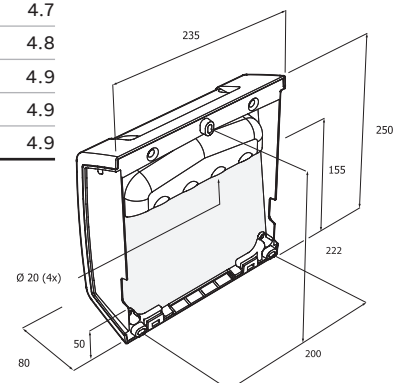

LTA-CLO - 1 LUX

Hoogte (m)				
2.0	4.5	10.1	1.8	5.0
2.5	5.2	11.6	1.8	5.2
3.0	5.9	13.1	1.7	5.3
3.5	6.6	14.6	1.7	5.1
4.0	7.2	16.0	1.7	5.0
4.5	7.8	17.3	1.7	4.9
5.0	8.3	18.7	1.7	4.9
5.5	8.8	20.0	1.7	4.7
6.0	9.1	21.3	1.7	4.7
6.5	9.4	22.4	1.7	4.7
7.0	9.4	23.4	1.7	4.8
7.5	9.4	24.4	1.7	4.9
8.0	9.4	25.8	1.6	4.9
8.5	9.3	25.8	1.5	4.9