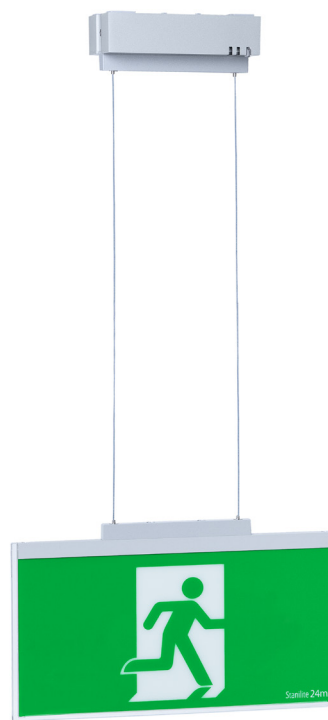

Stanilite®

Platinum exit LED evago Nexus® ceiling mount

Range

Platinum range

Product group

Exit LED evago

Features

- LED technology 100,000 hours plus lamp life
- Low power consumption and LED light source for reduced operation and maintenance costs
- Advanced charging technology combined with Lithium iron phosphate battery for long life and low maintenance
- Nexus monitored, wireless
- Bright and uniform exit face luminance
- Architecturally pleasing frameless slim line design
- First-fix plate for quick and easy installation and maintenance
- 24m viewing distance
- Surface mounting (requires space behind the ceiling for Nexus RF communication module and antenna)
- Product comes standard with running man pictograph straight. Other pictograph diffuser options (arrow left/right) can be ordered separately - see accessories
- 0.5m and 1m rod suspension kit available as a standard option
- 1.5m and 3m wire suspension kit available as a standard option

Catalogue no.	Description
Nexus products	
PELEVRFSCM-1	Platinum exit LED evago Nexus RF ceiling mount single sided picto
Accessories	
31-BPGEVG	Backplate evago 24m
31-PEVG1	Diffuser evago 24m picto
31-PEVG2	Diffuser evago 24m <picto
31-PEVG3	Diffuser evago 24m picto>
EVRSK50CM	Evago rod suspension kit 50cm
EVRSK100CM	Evago rod suspension kit 100cm
EVWSK150CM	Evago wire suspension kit 150cm
EVWSK300CM	Evago wire suspension kit 300cm
Spare parts	
03-YPMA011	Battery LiFePO4 3.2V 1.14Ah

Light source		
	Model	Light source
	Nexus RF	Multiple LED 0.6W

Power consumption		
	Model	Power consumption
	Nexus RF	2.0W average

Note: Preliminary results

Note:

- Designed to comply with AS2293 and meet relevant Australian EMC standards

Rod suspended

Wire suspended

Note on rod/wire suspended:

- Evago rod/wire suspension kits available separately, see accessories