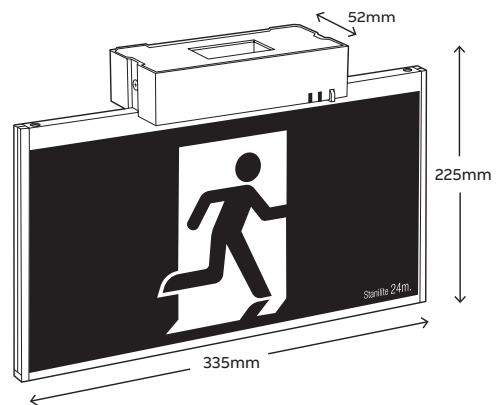

Stanilite®

Platinum exit LED evago Nexus® ceiling mount

Range

Platinum range

Product group

Exit LED evago

Features

- LED technology 100,000 hours plus lamp life
- Low power consumption and LED light source for reduced operation and maintenance costs
- Advanced charging technology combined with Lithium iron phosphate battery for long life and low maintenance
- Nexus monitored, wireless
- Bright and uniform exit face luminance
- Architecturally pleasing frameless slim line design
- First-fix plate for quick and easy installation and maintenance
- 24m viewing distance
- Surface mounting (requires space behind the ceiling for Nexus RF communication module and antenna)
- Product comes standard with running man pictograph straight. Other pictograph diffuser options (arrow left/right) can be ordered separately - see accessories
- 0.5m and 1m rod suspension kit available as a standard option
- 1.5m and 3m wire suspension kit available as a standard option

Catalogue no.	Description
Nexus products	
PELEVRFSCM-1	Platinum exit LED evago Nexus RF ceiling mount single sided picto
Accessories	
31-BPGEVG	Backplate evago 24m
31-PEVG1	Diffuser evago 24m picto
31-PEVG2	Diffuser evago 24m <picto
31-PEVG3	Diffuser evago 24m picto>
EVRSK50CM	Evago rod suspension kit 50cm
EVRSK100CM	Evago rod suspension kit 100cm
EVWSK150CM	Evago wire suspension kit 150cm
EVWSK300CM	Evago wire suspension kit 300cm
Spare parts	
03-YPMA011	Battery LiFePO4 3.2V 1.14Ah

Dimensions			
Item	Length	Width	Height
Control module	159mm	52mm	41mm
Diffuser assembly	335mm	12mm	184mm

Weight	
Model	Weight
Nexus RF	1.5kg

Construction	
Part	Construction
Body	Diecast aluminum
Light guide	Polycarbonate
Diffuser	Acrylic