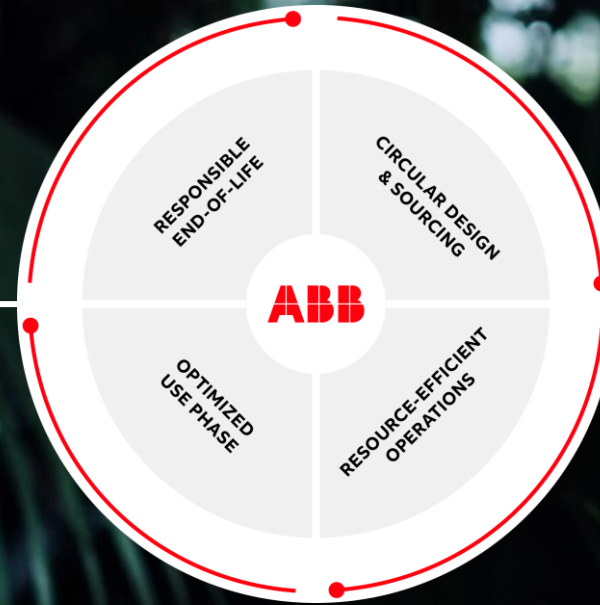

ABB EcoSolutions™ – Sky and Sky Essence

Sky and Sky Essence frame and cover plate family

Sky Niessen & Sky Essence, touch your imagination.

The Sky Niessen & Sky Essence profile is 8.5 mm thick. Pure essence, pure profile. A minimal thickness to ensure maximum comfort, functionality, and minimalism. A small detail that can make a big difference. A collection of light switches created to take your spaces to a new dimension.

ABB
Eco
Solutions™

End-of-life instructions

Clear instructions for product disassembly and recycling individual parts for re-use. ([LINK](#))

Designed for high recyclability

Up to 84% average recyclability rate, calculated according to EN 45555.