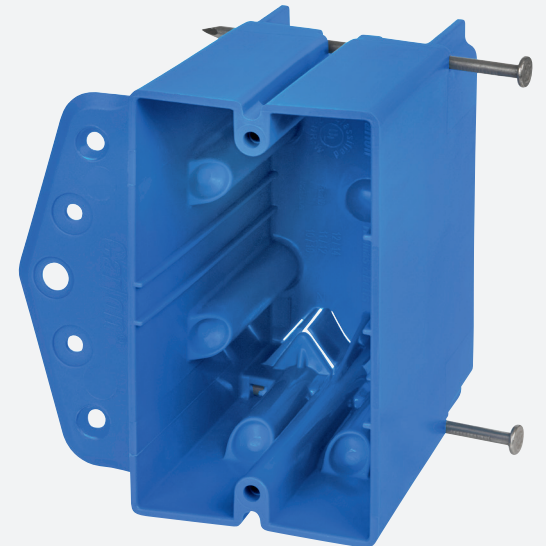

Carlon®

Largest single and double gang Multipurpose non-metallic electrical box

We reserve the right to make technical changes or modify the contents of this document without prior notice. With regard to purchase orders, the agreed particulars shall prevail. ABB AG does not accept any responsibility whatsoever for potential errors or possible lack of information in this document.

We reserve all rights in this document and in the subject matter and illustrations contained therein. Any reproduction, disclosure to third parties or utilization of its contents – in whole or in parts – is forbidden without prior written consent of ABB AG.

Copyright© 2019 ABB
All rights reserved