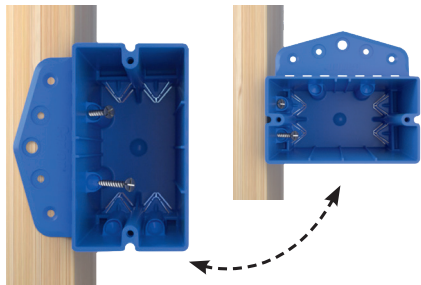

Deep Blue™ is the largest single gang box from Carlon®

Carlon's most versatile box ever for professionals and DIYers alike

Carlon is proud to introduce its largest and most versatile non-metallic box ever — in single- or double-gang designs that work on wood or steel studs; in new or old work; with simple, fast installation.

A unique combination of features:

- Captive nails and screw guides — for vertical or horizontal mounting.
- Break away flanges — for new or old work.
- Generous size — to hold dimmers and large switches.

Copyright© 2019 ABB
 All rights reserved

Features

B125AB

B249B

SCDIVS

B125AB	Features
	Carlson's largest standard single gang at 24.5 cu. in.
	New work and old work—stud mount applications
	Suitable for wood and steel studs
	Suitable for horizontal and vertical mounting
	Easy installation with captive nails
	Internal screw guides for installation
	Internal mounts allow to change depth of install
	Flange for new work application
	Break away flange for old work application
	Internal screws (not provided) #6x1.25" minimum
	Accepts wire fill/size: 12/14, 11/12, 10/10

Size (cu. in)	Mounting means	Dimensions (in.)	Std. Ctn
24.5	Captive nails, side flange, internal screws	3 15/16 L 2 7/32 W 3 13/16 D	24

B249B	Features
	Carlson's largest double-gang at 48.2 cu. in.
	Voltage divider available
	Suitable for old work and new work
	Suitable for wood and steel studs
	Internal screw guides for installation
	Internal mounts allow to change depth of install
	Flange for new work application
	Break away flange for old work application
	Internal screws (not provided) #6x1.25" minimum
	Accepts wire fill/size: 23/14, 20/12, 18/10