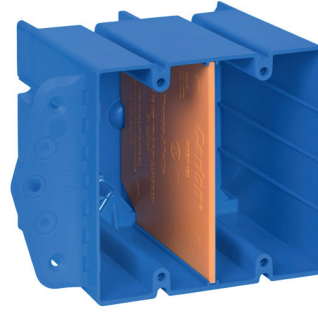

Copyright© 2019 ABB
 All rights reserved

Features

B125AB

B249B

SCDIVS

B125AB	Features
	Carlson's largest standard single gang at 24.5 cu. in.
	New work and old work—stud mount applications
	Suitable for wood and steel studs
	Suitable for horizontal and vertical mounting
	Easy installation with captive nails
	Internal screw guides for installation
	Internal mounts allow to change depth of install
	Flange for new work application
	Break away flange for old work application
	Internal screws (not provided) #6x1.25" minimum
	Accepts wire fill/size: 12/14, 11/12, 10/10

Size (cu. in)	Mounting means	Dimensions (in.)	Std. Ctn
24.5	Captive nails, side flange, internal screws	3 15/16 L 2 7/32 W 3 13/16 D	24

B249B	Features
	Carlson's largest double-gang at 48.2 cu. in.
	Voltage divider available
	Suitable for old work and new work
	Suitable for wood and steel studs
	Internal screw guides for installation
	Internal mounts allow to change depth of install
	Flange for new work application
	Break away flange for old work application
	Internal screws (not provided) #6x1.25" minimum
	Accepts wire fill/size: 23/14, 20/12, 18/10

Size (cu. in)	Mounting means	Dimensions (in.)	Std. Ctn
48.2	Side flange, internal screws	3 15/16 L 4 1/32 W 3 13/16 D	12

SCDIVS	Features
	For high and low-voltage closed back box
	Slip-in place divider
	Ideal for Fire-rated box