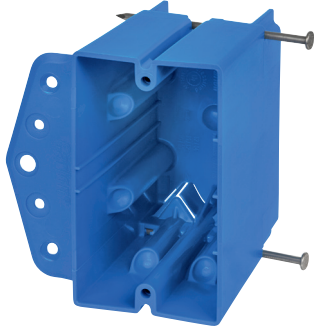

Copyright© 2019 ABB
 All rights reserved

Features

B125AB

B249B

SCDIVS

B125AB	Features
	Carlson's largest standard single gang at 24.5 cu. in.
	New work and old work—stud mount applications
	Suitable for wood and steel studs
	Suitable for horizontal and vertical mounting
	Easy installation with captive nails
	Internal screw guides for installation
	Internal mounts allow to change depth of install
	Flange for new work application
	Break away flange for old work application
	Internal screws (not provided) #6x1.25" minimum
	Accepts wire fill/size: 12/14, 11/12, 10/10

Size (cu. in)	Mounting means	Dimensions (in.)	Std. Ctn
24.5	Captive nails, side flange, internal screws	3 15/16 L 2 7/32 W 3 13/16 D	24

B249B	Features
	Carlson's largest double-gang at 48.2 cu. in.
	Voltage divider available
	Suitable for old work and new work
	Suitable for wood and steel studs
	Internal screw guides for installation
	Internal mounts allow to change depth of install
	Flange for new work application
	Break away flange for old work application
	Internal screws (not provided) #6x1.25" minimum
	Accepts wire fill/size: 23/14, 20/12, 18/10