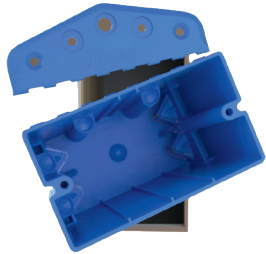

Deep Blue™ is the largest single gang box from Carlon®

Carlon's most versatile box ever for professionals and DIYers alike

Carlon is proud to introduce its largest and most versatile non-metallic box ever — in single- or double-gang designs that work on wood or steel studs; in new or old work; with simple, fast installation.

A unique combination of features:

- Captive nails and screw guides — for vertical or horizontal mounting.
- Break away flanges — for new or old work.
- Generous size — to hold dimmers and large switches.

Copyright© 2019 ABB
 All rights reserved

Features

B125AB

B249B

SCDIVS

B125AB	Features
	Carlson's largest standard single gang at 24.5 cu. in.
	New work and old work—stud mount applications
	Suitable for wood and steel studs
	Suitable for horizontal and vertical mounting
	Easy installation with captive nails
	Internal screw guides for installation
	Internal mounts allow to change depth of install
	Flange for new work application
	Break away flange for old work application
	Internal screws (not provided) #6x1.25" minimum
	Accepts wire fill/size: 12/14, 11/12, 10/10

Size (cu. in)	Mounting means	Dimensions (in.)	Std. Ctn
24.5	Captive nails, side flange, internal screws	3 15/16 L 2 7/32 W 3 13/16 D	24

B249B	Features
	Carlson's largest double-gang at 48.2 cu. in.
	Voltage divider available
	Suitable for old work and new work
	Suitable for wood and steel studs
	Internal screw guides for installation
	Internal mounts allow to change depth of install
	Flange for new work application
	Break away flange for old work application
	Internal screws (not provided) #6x1.25" minimum
	Accepts wire fill/size: 23/14, 20/12, 18/10