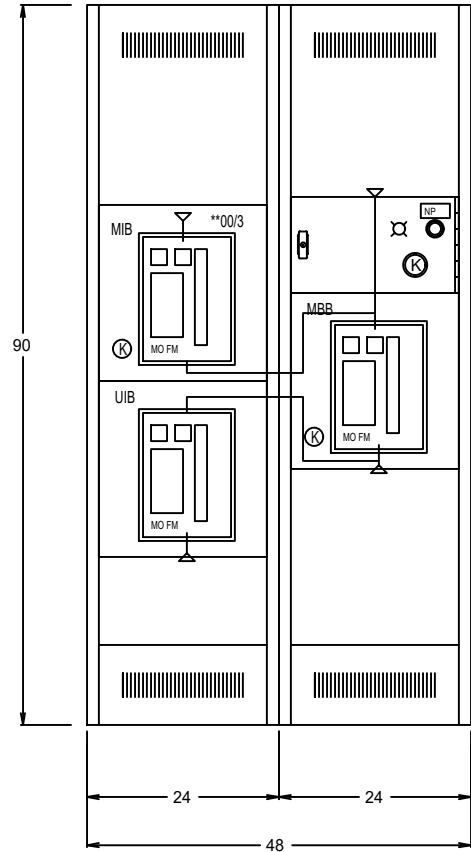

TOMC-3-17

“MBC” - - - -

PLAN VIEW

FRONT VIEW

TOMC-3-17

MBC-UPS SWBD - 480/277V - 3Ph 4W - 1600 AMP COPPER - NEMA 1 - FINISH BLACK TEXTURE

MBC-UPS SWBD - 480/277V - 3Ph 4W - 2000 AMP COPPER - NEMA 1 - FINISH BLACK TEXTURE

SINGLE LINE DIGRAM 3PH 4W CU.

ABB
MegaFlex UL UPS Maintenance Bypass

SKU	Desc
MBSA243A6A60MIK600	MBS MGFX 1.2, 3CB 1600A 65k
MBSA643B0B00MIK600	MBS MGFX 1.6, 3CB 2000A 65k
MBSA243A6A60MIKA00	MBS MGFX 1.2, 3CB 1600A 100k
MBSA643B0B00MIKA00	MBS MGFX 1.6, 3CB 2000A 100k

FRONT VIEW & SINGLE LINE DIAGRAM

NO.	DATE	REVISION DESCRIPTION	INITIALS

DRAWING STATUS: RELEASE
PROJECT: "MBC"
SOLD TO ADDRESS: -----
SHIP TO ADDRESS: -----

ENGINEER: HAMEED SALEH
DRAWN BY: HAMEED SALEH
CHECKED BY: HARISH RAGHAVAN
P.O. #:
IEM ID #: TOME-3-17
JOB (CO) #: TOMC-3-17
L.I. #: ----
LOCATION: N/A
SHEET: ----_FV_01