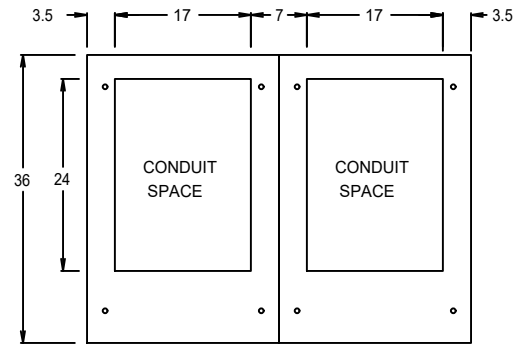

TOMC-3-17

“MBC” - - - -

PLAN VIEW

FRONT VIEW

TOMC-3-17

MBC-UPS SWBD - 480/277V - 3Ph 4W - 1600 AMP COPPER - NEMA 1 - FINISH BLACK TEXTURE

MBC-UPS SWBD - 480/277V - 3Ph 4W - 2000 AMP COPPER - NEMA 1 - FINISH BLACK TEXTURE

FRONT VIEW & SINGLE LINE DIAGRAM

NO.	DATE	REVISION DESCRIPTION	INITIALS

DRAWING STATUS: RELEASE
PROJECT: "MBC"
SOLD TO ADDRESS: -----
SHIP TO ADDRESS: -----

ENGINEER: HAMEED SALEH
DRAWN BY: HAMEED SALEH
CHECKED BY: HARISH RAGHAVAN
P.O. #:
IEM ID #: TOME-3-17
JOB (CO) #: TOMC-3-17
L.I. #: ----
LOCATION: N/A
SHEET: ----_FV_01