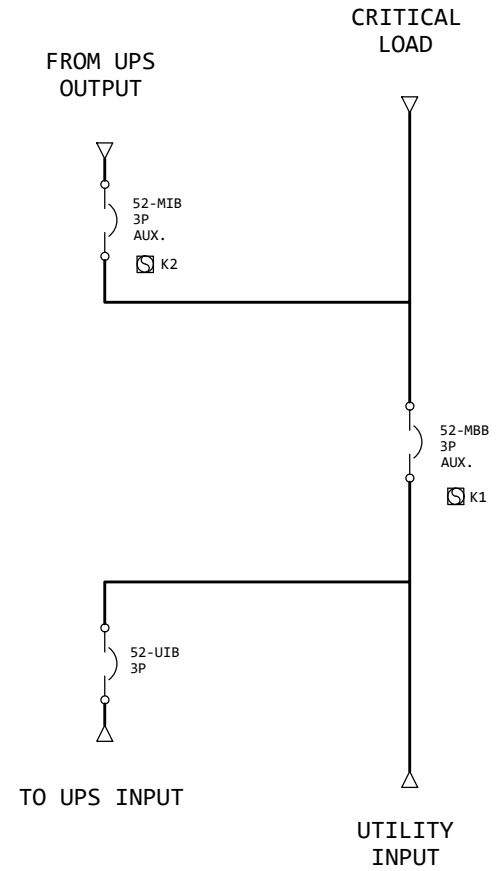

TOMC-3-17

“MBC” - - - -

PLAN VIEW

FRONT VIEW

TOMC-3-17

MBC-UPS SWBD - 480/277V - 3Ph 4W - 1600 AMP COPPER - NEMA 1 - FINISH BLACK TEXTURE

MBC-UPS SWBD - 480/277V - 3Ph 4W - 2000 AMP COPPER - NEMA 1 - FINISH BLACK TEXTURE

SINGLE LINE DIGRAM 3PH 4W CU.

ABB
MegaFlex UL UPS Maintenance Bypass

SKU	Desc
MBSA243A6A60MIK600	MBS MGFX 1.2, 3CB 1600A 65k
MBSA643B0B00MIK600	MBS MGFX 1.6, 3CB 2000A 65k
MBSA243A6A60MIKA00	MBS MGFX 1.2, 3CB 1600A 100k
MBSA643B0B00MIKA00	MBS MGFX 1.6, 3CB 2000A 100k

FRONT VIEW & SINGLE LINE DIAGRAM

NO.	DATE	REVISION DESCRIPTION	INITIALS

DRAWING STATUS: RELEASE
PROJECT: "MBC"
SOLD TO ADDRESS: -----
SHIP TO ADDRESS: -----

ENGINEER: HAMEED SALEH
DRAWN BY: HAMEED SALEH
CHECKED BY: HARISH RAGHAVAN
P.O. #:
IEM ID #: TOME-3-17
JOB (CO) #: TOMC-3-17
L.I. #: ----
LOCATION: N/A
SHEET: ----_FV_01