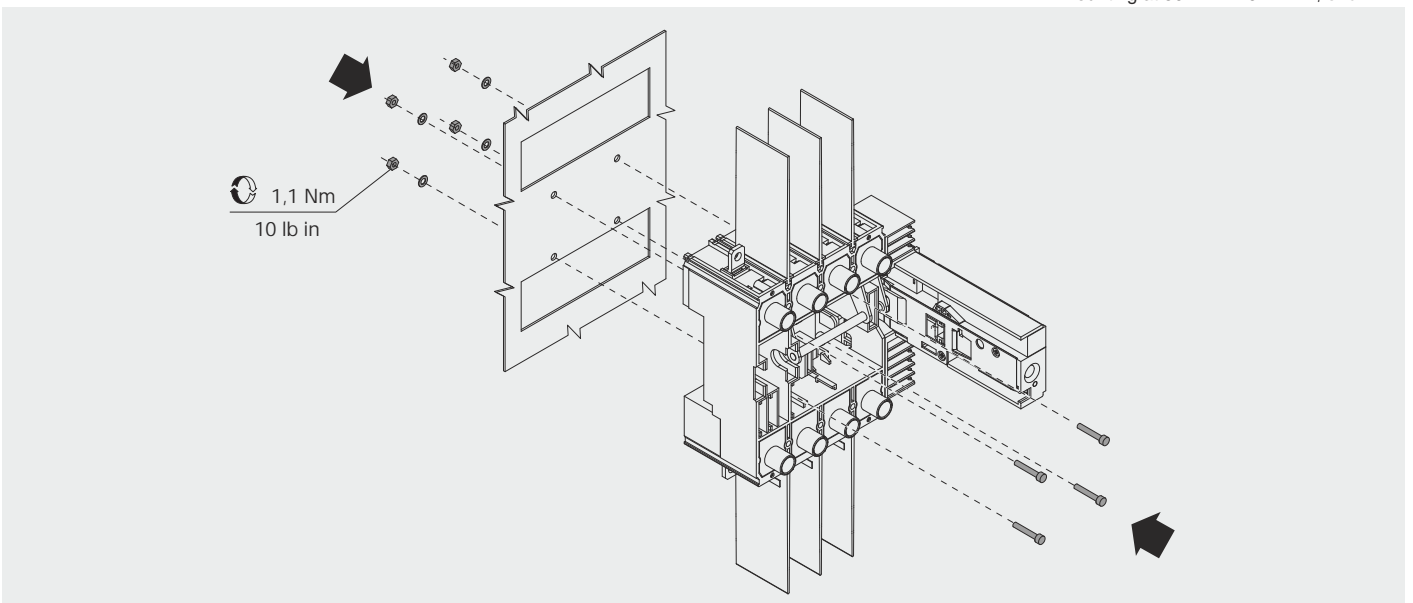

A

B

C

D

Mounting at 70mm - 2.75": only for with extended front terminals

E

Mounting at 50mm - 1.97"mm: ,for all

F