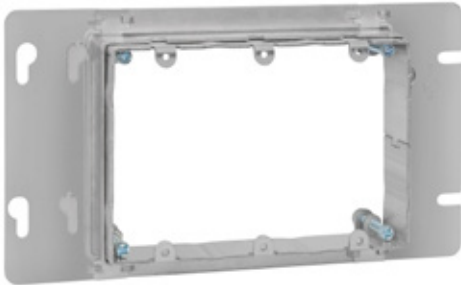

52CADJ3612