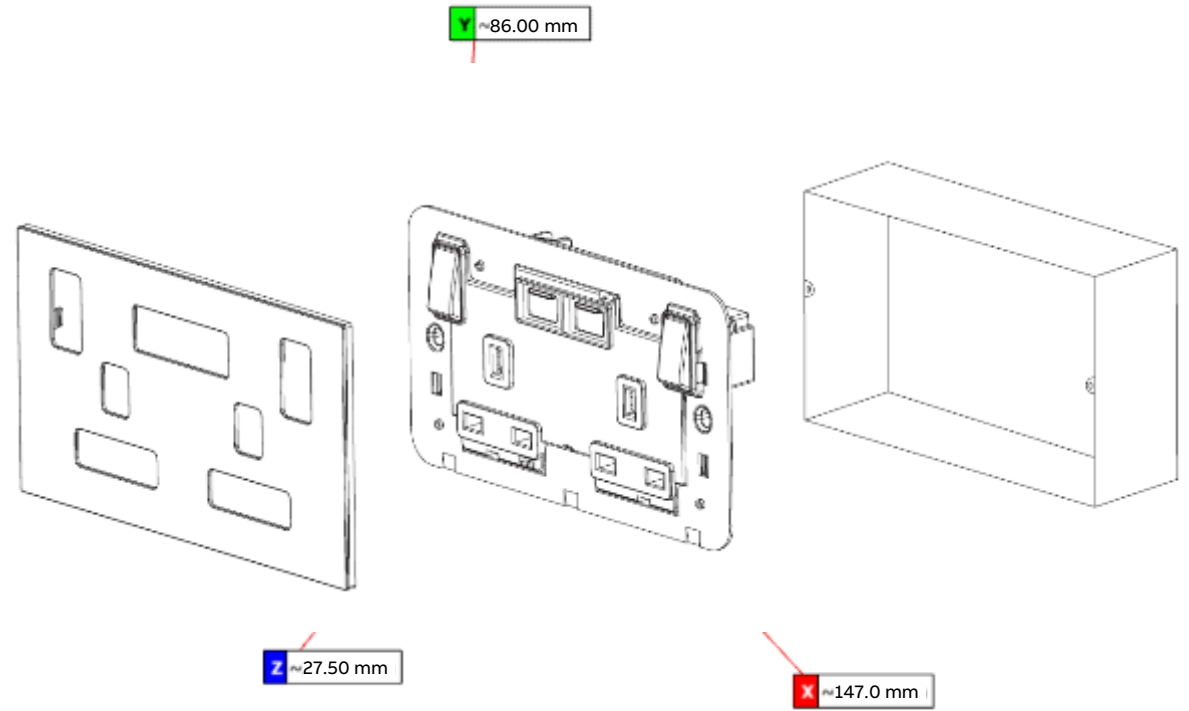

47 mm boxes

Recommended

(more room for wiring)

35 mm boxes

Compatible

47 mm boxes

Compatible

Millenium USB chargers