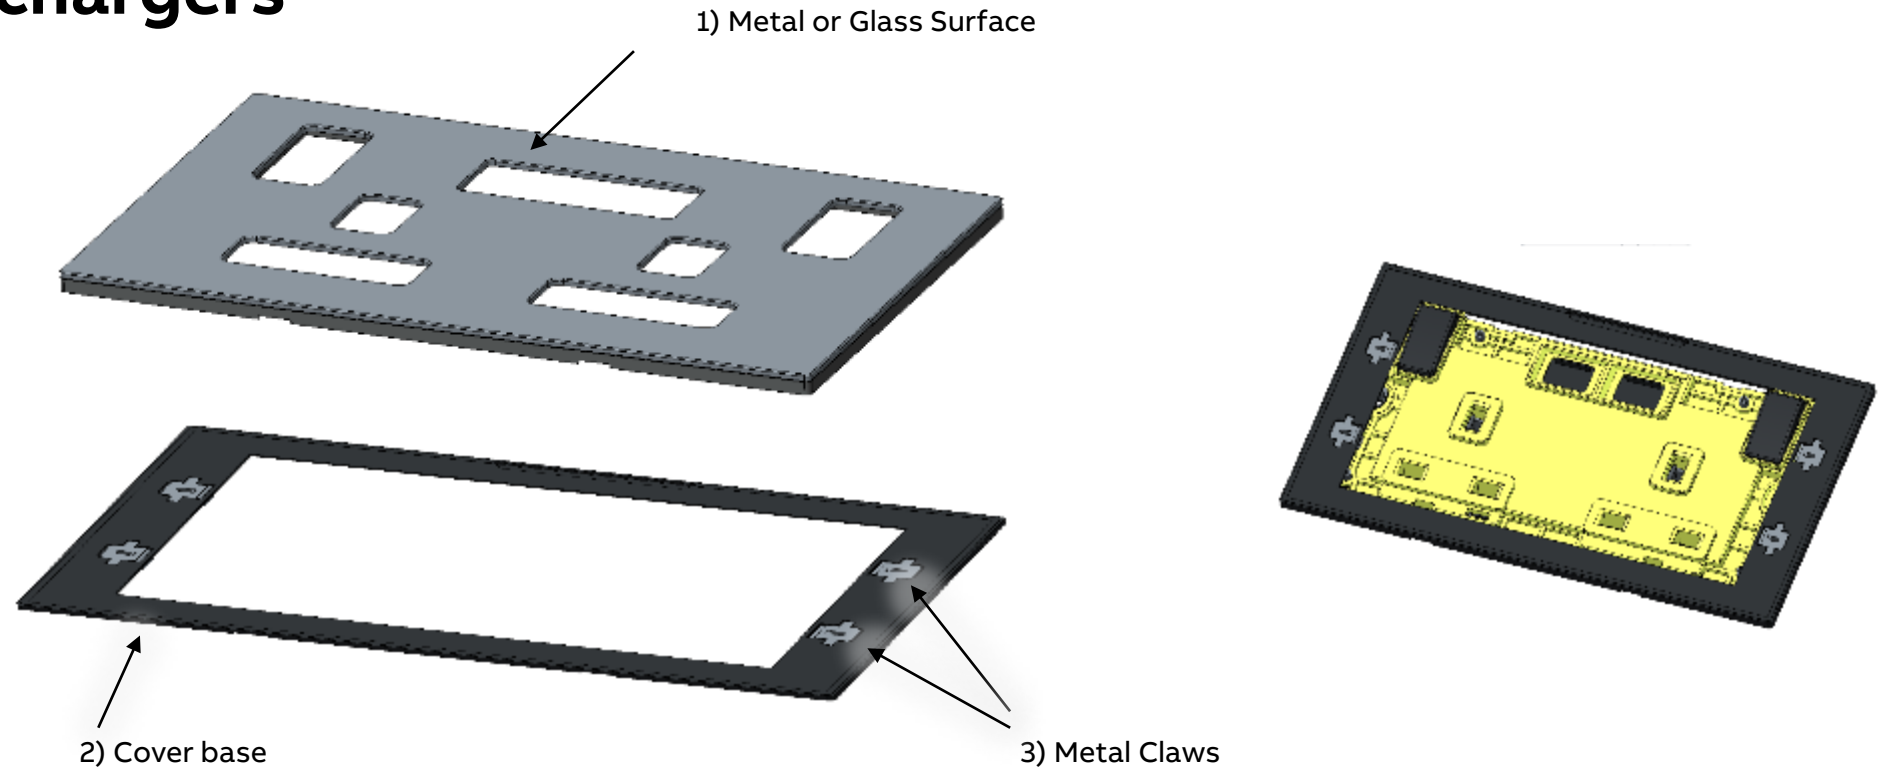

Materials

Item	Part	Description
1)	Cover Plate	Stainless Steel or CSG glass material
2)	Cover base (White)	PC material - White version (WG)
2)	Cover base (Grey)	PC+ABS blend material - Grey version (BG)
3)	Metal Claws	Stainless Steel 301