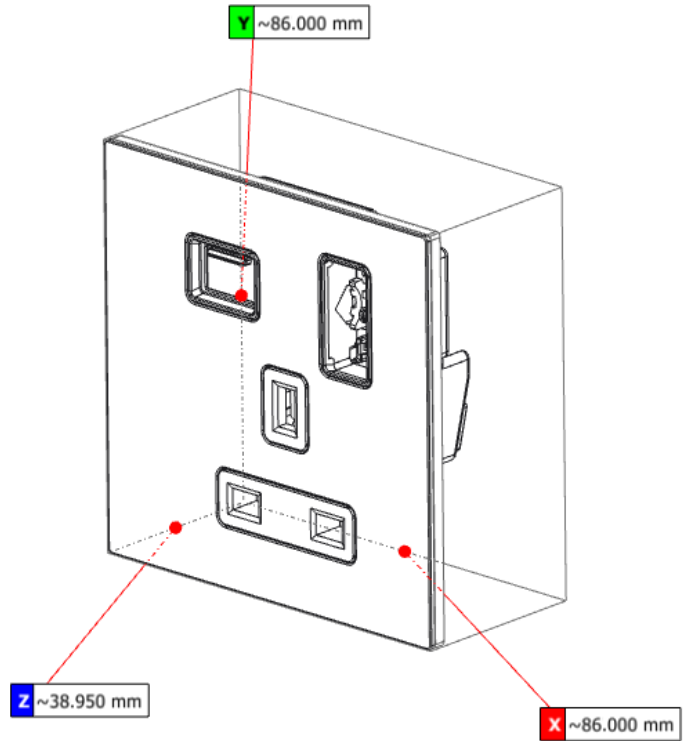

Millenium USB chargers

Installation / Mounting

35 mm boxes

Compatible

47 mm boxes

Recommended

(more room for wiring)