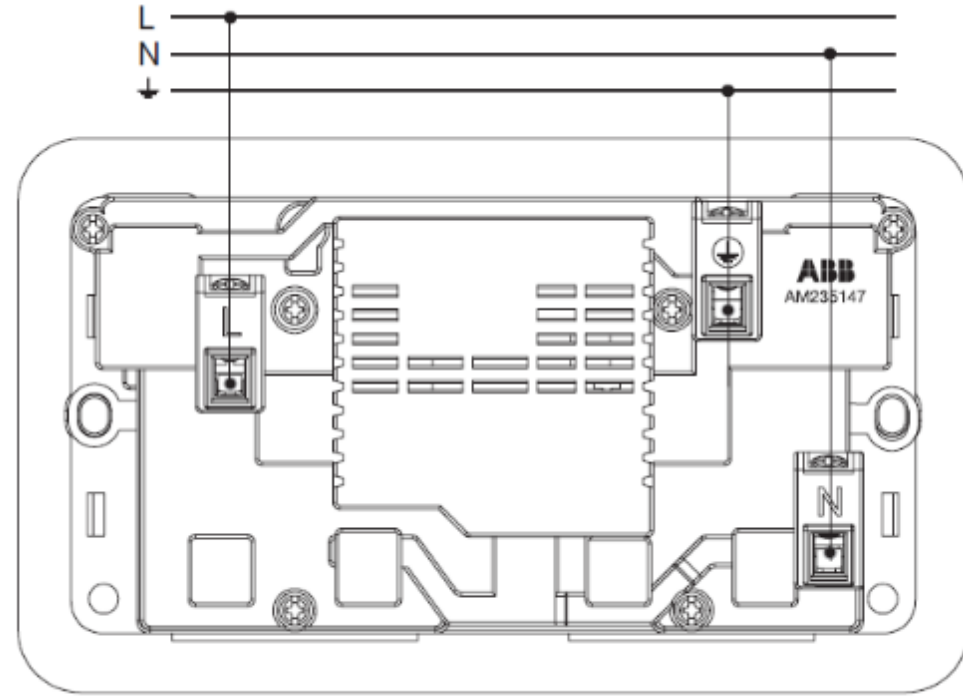

Millenium USB chargers

Installation | Mounting

AM235147