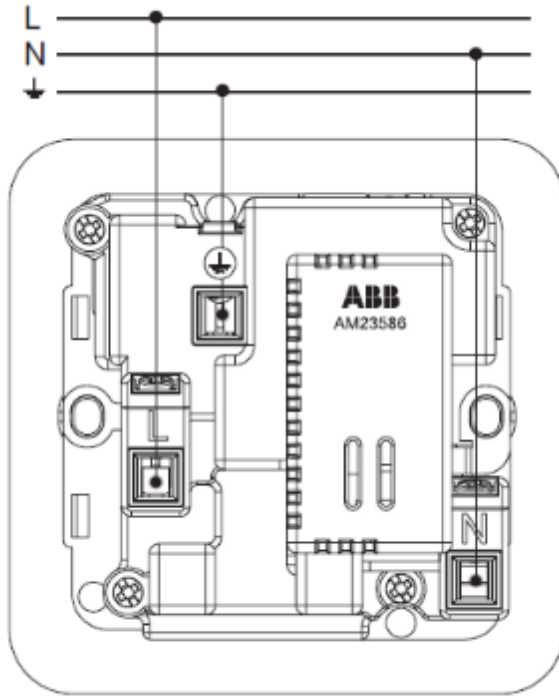

Millenium USB chargers

Installation | Mounting

AM23586