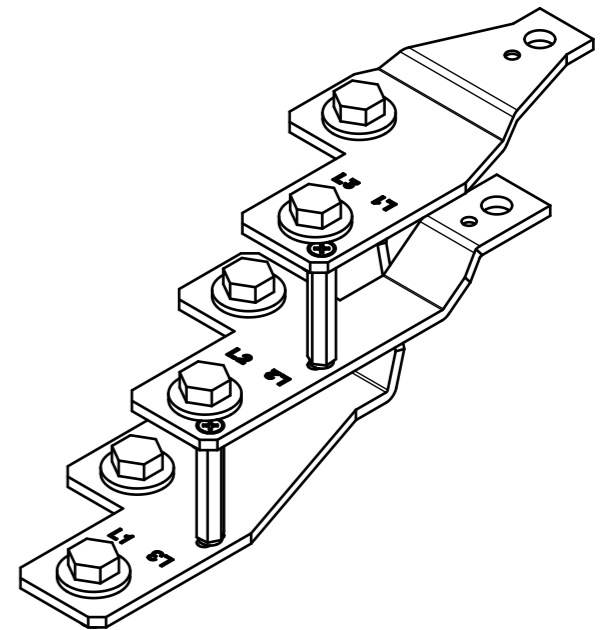

A(1:2)

SCALE 1:3

We reserve all rights in this document and in the information contained therein. Reproduction, use or disclosure to third parties without express authority is strictly forbidden. © Copyright 2020 ABB.

COLOR		UNMARKED ROUNDINGS	UNMARKED DRAFTS	INSPECTED DIMENSIONS
RAW MATERIAL		MATERIAL NORM	NET WEIGHT 1545,8 g	VOLUME 229,7 cm ³
CREATED 2020-06-29 Alekski Primetta		MODIFIED 2020-08-05 Alekski Primetta		APPROVED
ECN NUMBER	ECN DATE	CONCERNING		DRAWING FILE 1SEB619277 A.1
ORGANIZATION ABB Oy, Smart Power		DEPARTMENT FIELSP	TOLERANCES	
TITLE (FI)		TYPE	SCALE 1:2	FORMAT A3
TITLE (EN) ZLBM123 Cable lug kit 2x300 mm ²		DOC. NO.	LANGUAGE EN/FI	SHEET 1/1
				REV. A