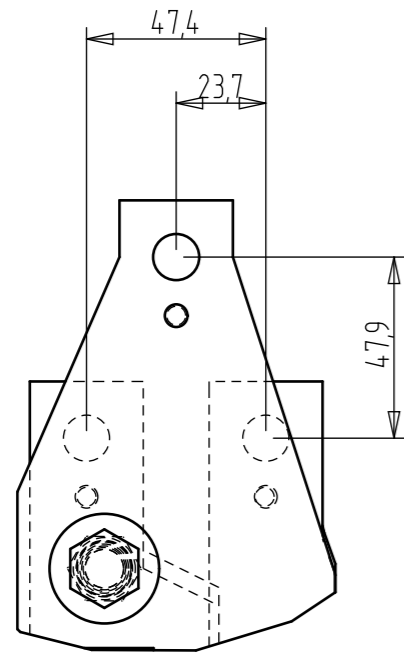

A(1:2)

SCALE 1:3

We reserve all rights in this document and in the information contained therein. Reproduction, use or disclosure to third parties without express authority is strictly forbidden. © Copyright 2020 ABB.

COLOR		UNMARKED ROUNDINGS	UNMARKED DRAFTS	INSPECTED DIMENSIONS
RAW MATERIAL		MATERIAL NORM	NET WEIGHT 1545,8 g	VOLUME 229,7 cm ³
CREATED 2020-06-29 Alekski Primetta		MODIFIED 2020-08-05 Alekski Primetta		APPROVED
ECN NUMBER	ECN DATE	CONCERNING		DRAWING FILE 1SEB619277 A.1
ORGANIZATION ABB Oy, Smart Power		DEPARTMENT FIELSP	TOLERANCES	
TITLE (FI)		TYPE	SCALE 1:2	FORMAT A3
TITLE (EN) ZLBM123 Cable lug kit 2x300 mm ²		DOC. NO.	LANGUAGE EN/FI	SHEET 1/1
				REV. A