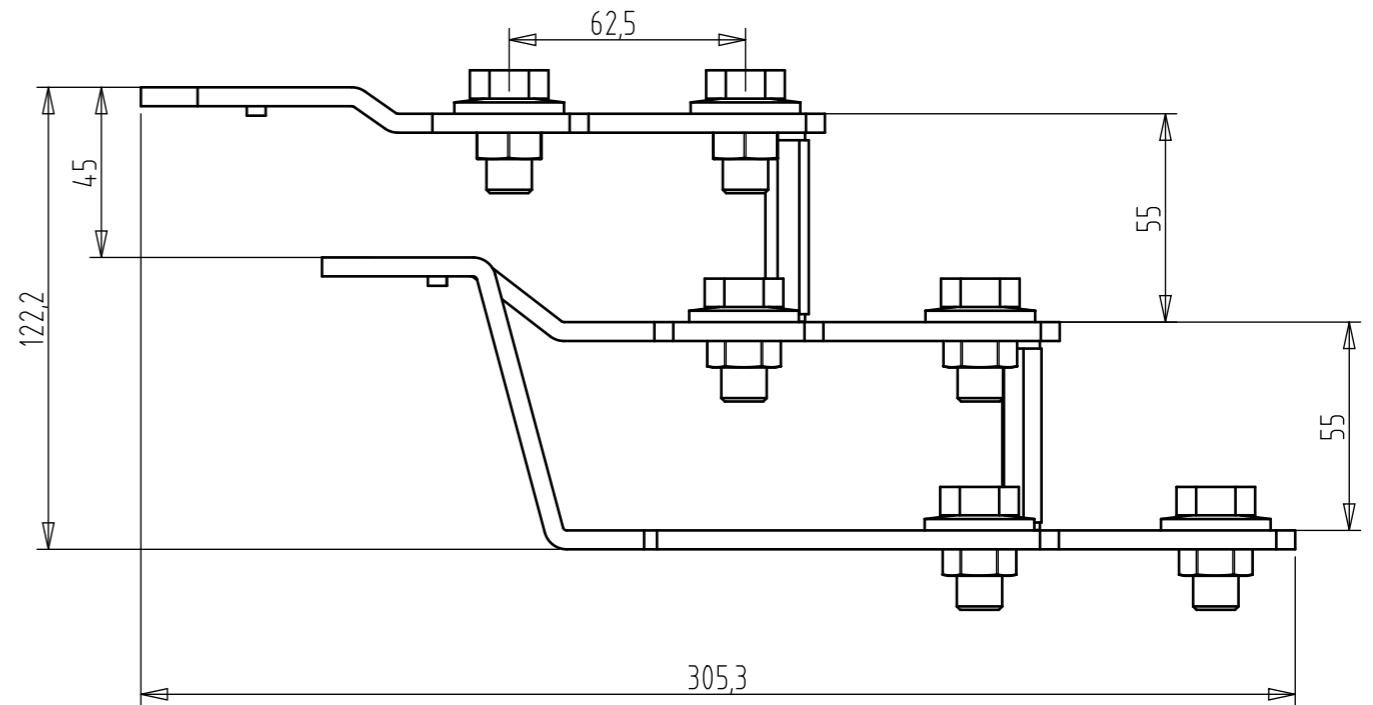

A(1:2)

SCALE 1:3

We reserve all rights in this document and in the information contained therein. Reproduction, use or disclosure to third parties without express authority is strictly forbidden. © Copyright 2020 ABB.

COLOR		UNMARKED ROUNDINGS	UNMARKED DRAFTS	INSPECTED DIMENSIONS
RAW MATERIAL		MATERIAL NORM	NET WEIGHT 1545,8 g	VOLUME 229,7 cm ³
CREATED 2020-06-29 Alekski Primetta		MODIFIED 2020-08-05 Alekski Primetta		APPROVED
ECN NUMBER	ECN DATE	CONCERNING		DRAWING FILE 1SEB619277 A.1
ORGANIZATION ABB Oy, Smart Power		DEPARTMENT FIELSP	TOLERANCES	
TITLE (FI)		TYPE	SCALE 1:2	FORMAT A3
TITLE (EN) ZLBM123 Cable lug kit 2x300 mm ²		DOC. NO.	LANGUAGE EN/FI	SHEET 1/1
				REV. A