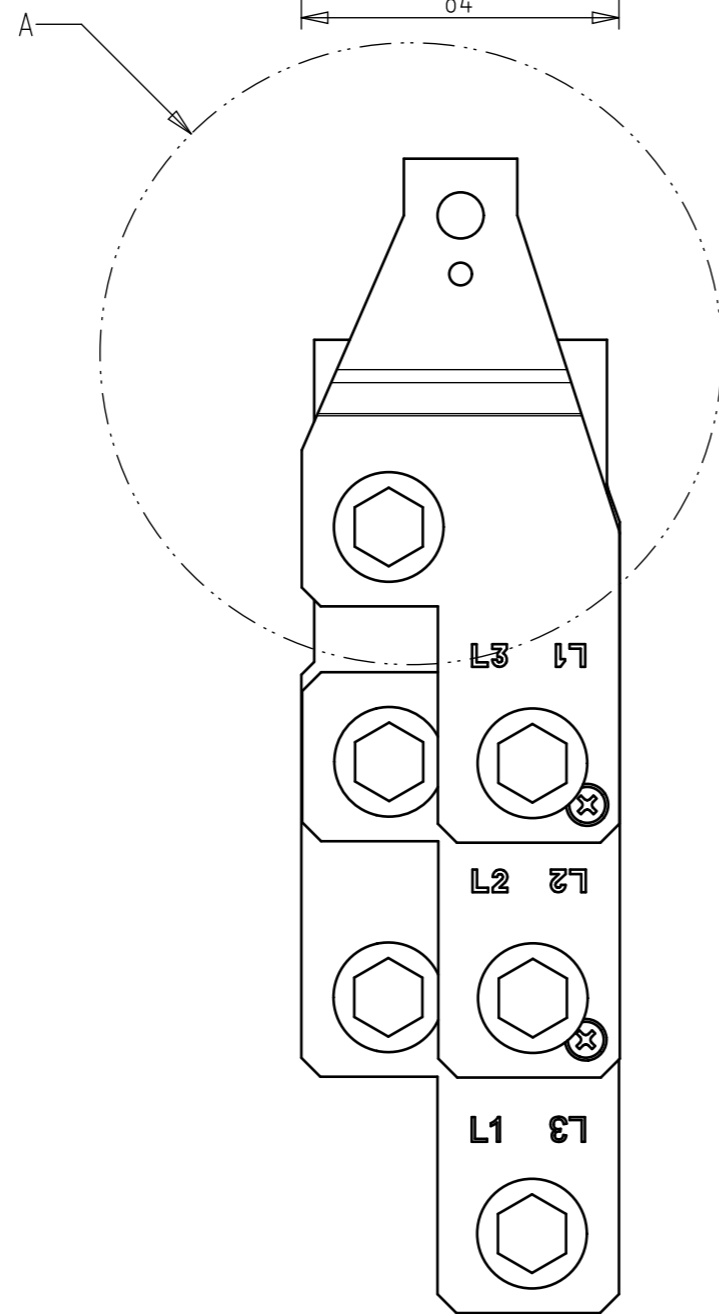

A(1:2)

SCALE 1:3

We reserve all rights in this document and in the information contained therein. Reproduction, use or disclosure to third parties without express authority is strictly forbidden. © Copyright 2020 ABB.

COLOR		UNMARKED ROUNDINGS	UNMARKED DRAFTS	INSPECTED DIMENSIONS
RAW MATERIAL		MATERIAL NORM	NET WEIGHT 1545,8 g	VOLUME 229,7 cm ³
CREATED 2020-06-29 Alekski Primetta		MODIFIED 2020-08-05 Alekski Primetta		APPROVED
ECN NUMBER	ECN DATE	CONCERNING		DRAWING FILE 1SEB619277 A.1
ORGANIZATION ABB Oy, Smart Power		DEPARTMENT FIELSP	TOLERANCES	
TITLE (FI)		TYPE	SCALE 1:2	FORMAT A3
TITLE (EN) ZLBM123 Cable lug kit 2x300 mm ²		DOC. NO.	LANGUAGE EN/FI	SHEET 1/1
				REV. A