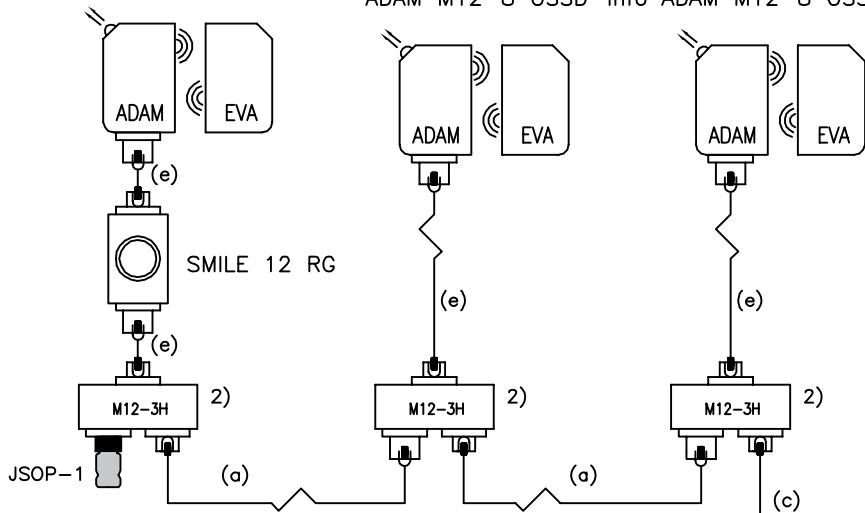

ADAM M12-8 OSSD-Reset ADAM M12-8 OSSD-Info ADAM M12-8 OSSD-Info

Cable (a): M12-5 male + female.
 Cable (c): M12-5 male single ended.
 Cable (e): M12-8 male + female

Anmärkning Remark

Connection ex. SSR10 Eden OSSD 8-pol, M12-3H Serie

Konstr Design HHg	Godk Appr	Datum Date 2017-09-21	Blad Sheet
Ritad Drawn HHg	Sidor Pages	Ritn nr Drawing no 2TLC010020T0002	Forts Cont