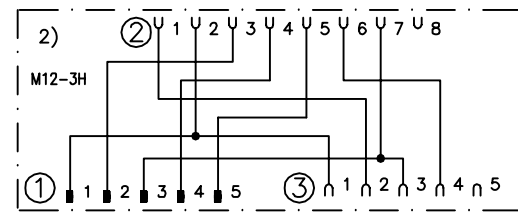

ADAM M12-8 OSSD-Reset ADAM M12-8 OSSD-Info ADAM M12-8 OSSD-Info

Cable (a): M12-5 male + female.
 Cable (c): M12-5 male single ended.
 Cable (e): M12-8 male + female

Anmärkning Remark

Connection ex. SSR10 Eden OSSD 8-pol, M12-3H Serie

Konstr Design HHg	Godk Appr	Datum Date 2017-09-21	Blad Sheet
Ritad Drawn HHg	Sidor Pages	Ritn nr Drawing no 2TLC010020T0002	Forts Cont