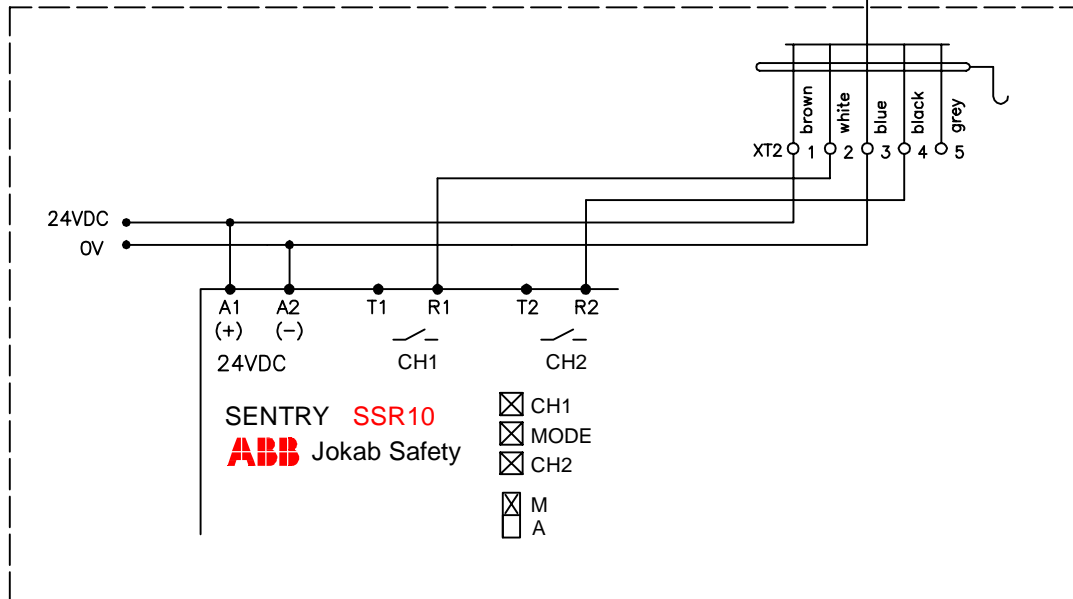

ADAM M12-8 OSSD-Reset ADAM M12-8 OSSD-Info ADAM M12-8 OSSD-Info

Cable (a): M12-5 male + female.
 Cable (c): M12-5 male single ended.
 Cable (e): M12-8 male + female

Anmärkning Remark

Connection ex. SSR10 Eden OSSD 8-pol, M12-3H Serie

Konstr Design HHg	Godk Appr	Datum Date 2017-09-21	Blad Sheet
Ritad Drawn HHg	Sidor Pages	Ritn nr Drawing no 2TLC010020T0002	Forts Cont