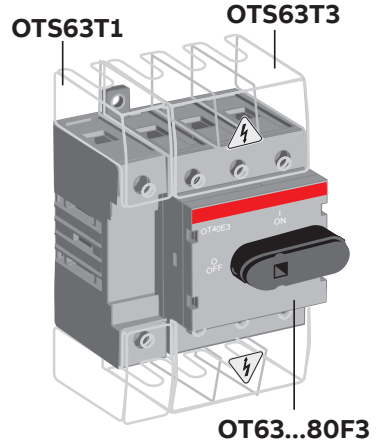

—
INSTALLATION INSTRUCTION

Terminal shroud

OTS40...125_

Terminal shroud

OTS40...125_

Terminal shroud

OTS40...125_

Listed for use with

OTS40T1:

OT16, -25, -40F4, -FT4

OTP_40FP, -FD

OTS40T3:

OT16, -25, -40F3, -FT3

OTS63T1:

OT63F4, -80F4, -63FT4, -80FT4

OTP_80FP, -FD