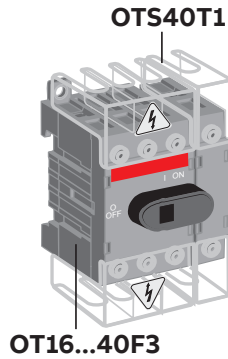

—
INSTALLATION INSTRUCTION

Terminal shroud

OTS40...125_

Terminal shroud

OTS40...125_

Terminal shroud

OTS40...125_

Listed for use with

OTS40T1:

OT16, -25, -40F4, -FT4

OTP_40FP, -FD

OTS40T3:

OT16, -25, -40F3, -FT3

OTS63T1:

OT63F4, -80F4, -63FT4, -80FT4

OTP_80FP, -FD