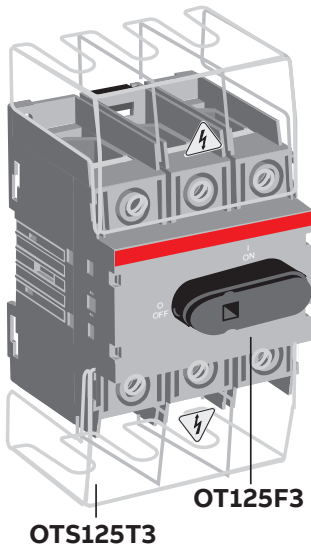

—
INSTALLATION INSTRUCTION

Terminal shroud

OTS40...125_

Terminal shroud

OTS40...125_

Terminal shroud

OTS40...125_

Listed for use with

OTS40T1:

OT16, -25, -40F4, -FT4

OTP_40FP, -FD

OTS40T3:

OT16, -25, -40F3, -FT3

OTS63T1:

OT63F4, -80F4, -63FT4, -80FT4

OTP_80FP, -FD