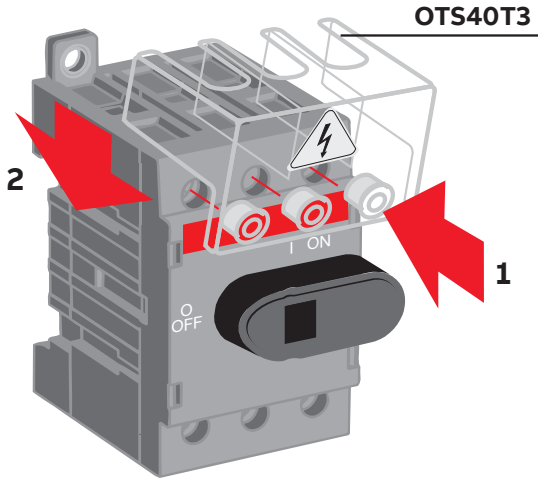

—
INSTALLATION INSTRUCTION

Terminal shroud

OTS40...125_

Terminal shroud

OTS40...125_

Terminal shroud

OTS40...125_

Listed for use with

OTS40T1:

OT16, -25, -40F4, -FT4

OTP_40FP, -FD

OTS40T3:

OT16, -25, -40F3, -FT3

OTS63T1:

OT63F4, -80F4, -63FT4, -80FT4

OTP_80FP, -FD